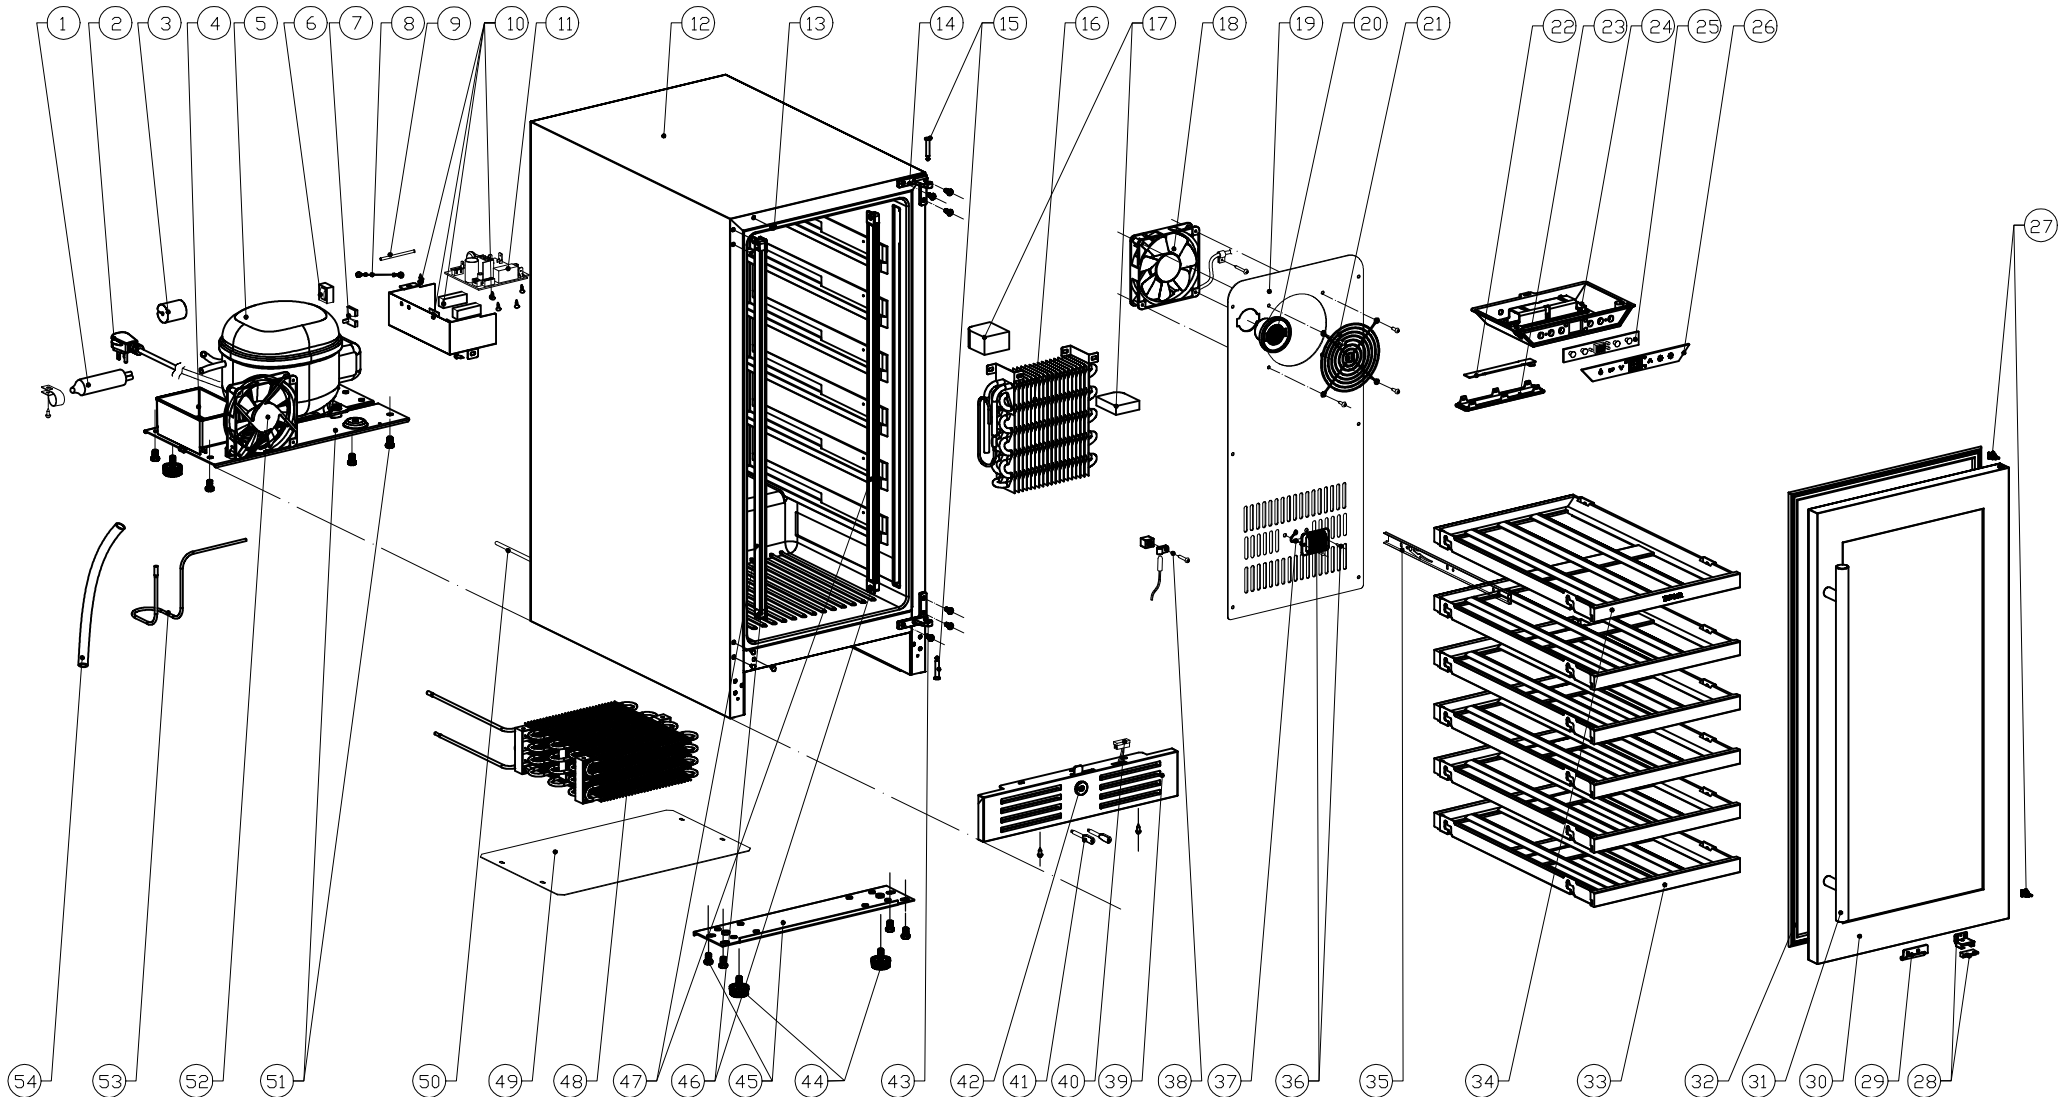

PRW15C01CG

Presrv™ Single Zone Wine Cooler

ZEPHYR

PRW15C01CG

Ref #	Part #	Description	Qty.
1	56300003	Dryer Filter	1
2	11030118	Power Cord	1
3	56220051	Anti Vibration Gasket	2
4	56130043	Drip Tray	1
5	12160008	Compressor	1
6	11050028	Compressor Starter	1
7	11050029	Compressor Relay	1
8	11030119	Compressor Ground Wire	1
9	50330010	Sealing Tube	1
10	56200121	Main PCB Box	1
11	11010174	Main Power Control Board	1
13	56210075	Decorative Hole Cover	6
14	54180072	Upper Right Hinge	1
14-1	01020066	Hinge Screw	3
15	50330037	Door Axis Pin	2
16	54240005	Evaporator	1
17	56180015	Evaporator Foam	2
18	12130043	Evaporator Fan Assembly	1
19	54170023	Air Duct Board	1
20	Z0F-C004	Carbon Filter	1
21	54210017	Fan Cover	1
22	12010018	LED Light	1
23	52150017	LED Light Cover	1
24	56200124	Display Box	1
25	11010170	Display Control Board	1
26	52050030	Display Panel	1
27	54210038	Door Axis Cover	2
28	54220011	Magnet	1

28-1	54140247	Magnet Bracket	1
29	54050093	Door Lock Plate	1
30	50230036	Door	1
31	50280003	Handle	1
32	56220058	Door Gasket	1
33	50150038	Wooden Shelf	6
35	50320040	Shelf Slider Set	6
36	54210014	Sensor Cover	1
37	11050008	Sensor	1
38	11050007	Sensor	1
39	50260023	Kick Plate	1
39-1	01020073	Kick Plate Screw	5
40	11040033	Magnetic Switch	1
41	15000019	Door Lock Key	2
42	50180006	Door Lock	1
43	54180073	Lower Right Hinge	1
43-1	01020066	Hinge Screw	3
44	50350008	Leveling Leg	4
45	54140294	Cabinet Bottom Bracket	1
45-1	01060015	Cabinet Bracket Screw	4
46	56140022	LED End Cap	4
46-1	01020065	Screw Cover	4
47	12010019	LED Light Assembly	2
48	54270005	Condensor	1
49	54210018	Condensor Cover	1
50	50330033	Capillary Tube	1
51	54190068	Compressor Support Plate	1
51-1	01060015	Support Plate Screw	4
52	12130032	Fan	1
52-1	54210016	Fan Cover	1
53	50330032	Connecting Pipe	1
54	50330025	Water Pipe	1

55	00100030	Hex Wrench M3	1
----	----------	---------------	---

JUL23.0101