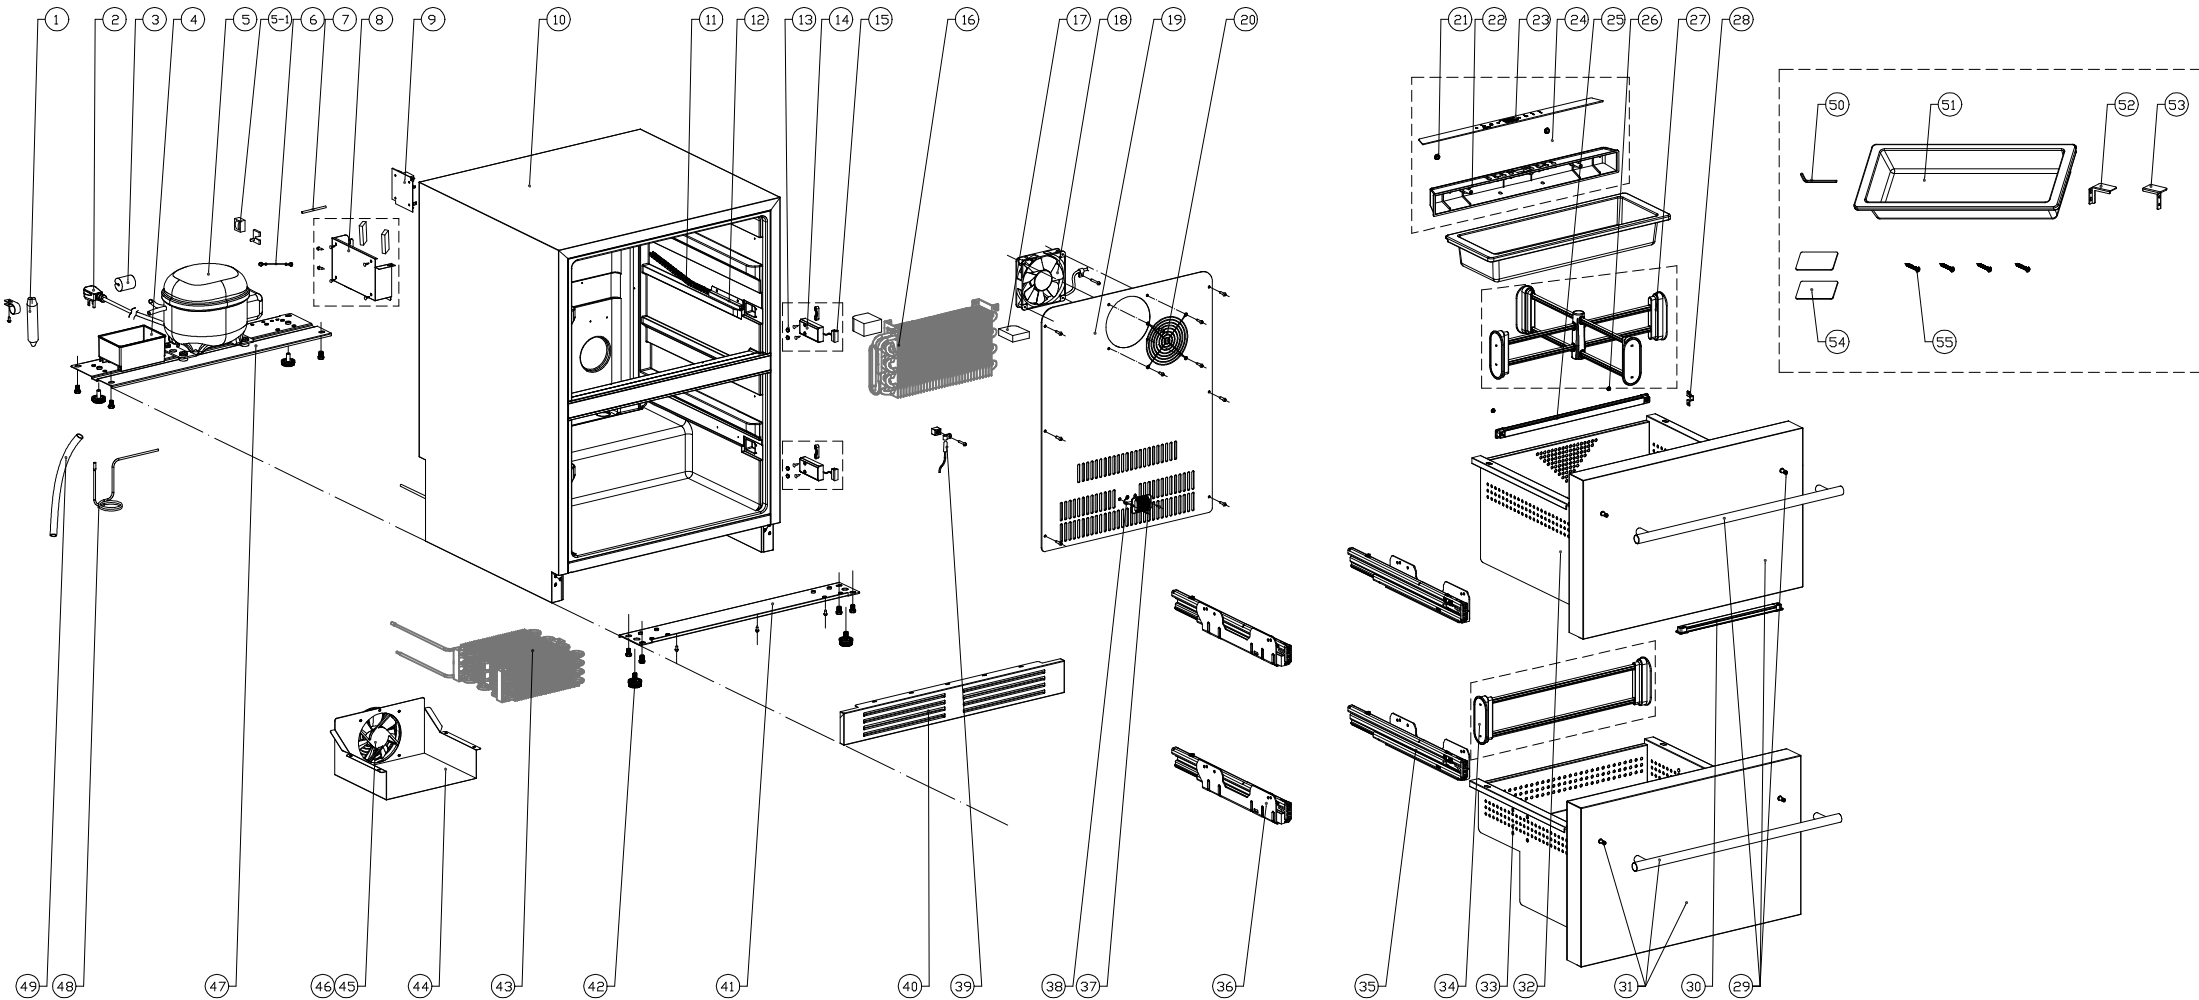

PRRD24C1AS

Presrv™ Refrigerator Drawer, Single Zone

ZEPHYR

PRRD24C1AS

Ref #	Part #	Description	Qty.
1	56300003	Dryer Filter	1
2	11030184	Power Cord	1
3	56220051	Anti Vibration Gasket	1
4	56130035	Drip Tray	1
5	12160006	Compressor	1
5-1	11050030	Compressor Starter & Relay	1
6	11030119	Compressor Ground Wire	1
7	50330010	Sealing Tube	1
8	56200105	Main PCB Box	1
8-1	01020073	Screw, Black, ST4*8	2
9	11010175	Main Power Control Board	1
11	11030183	Display Board Connecting Wire	1
12	54140360	Tank Chain Bracket	1
13	01020065	Screw Cover	4
14	56200127	Magnet Switch Box	2
14-1	01020075	Screw, ST3*16	4
14-2	54150024	Power Line Clip	1
14-3	01020076	Screw, Black, ST3*12	2
15	11040033	Magnet Switch	2
16	54240001	Evaporator	1
17-1	56180019	Evaporator Foam	1
17-2	56180018	Evaporator Foam	1
18	12130043	Fan Assembly	1
19	54170035	Air Duct Board	1
20	54210017	Fan Cover	1
21	54210042	Screw Cover	2
22	56200128	Display Board Box	1
22-1	01020077	Screw, Black, ST4*35	2

23	52050033	Display Panel	1
24	11010176	Display Control Board	1
24-1	01020045	Screw, ST3*8	2
25	12010021	LED Light Strip, Upper Drawer	1
25-1	01020075	Screw, ST3*16	2
26	01020065	Screw Cover	2
27	54260008	Upper Drawer Divider Assembly	1
28	50180013	Tank Chain Clip	1
29-1	50230037	Upper Drawer Door	1
29-2	50280011	Handle	1
29-3	01020078	Threaded Handle Post	2
29-4	56220059	Door Gasket	1
30	12010022	LED Light Strip, Lower Drawer	1
30-1	01020065	Screw Cover	2
30-2	01020075	Screw, ST3*16	2
31-1	50230038	Lower Drawer Door	1
31-2	50280011	Handle	1
31-3	01020078	Threaded Handle Post	2
31-4	56220059	Door Gasket	1
32	50500177	Upper Drawer Assembly	1
33	50500178	Lower Drawer Assembly	1
34	54260009	Lower Drawer Divider Assembly	1
35	50320061	Sliding Rail Right	2
36	50320062	Sliding Rail Left	2
37	54210040	Sensor Cover	1
38	11050008	Sensor	1
39	11050007	Sensor	1
40	50260024	Kick Plate	1
40-1	01020073	Screw, Black, ST4*8	5
41	54140361	Cabinet Bracket	1
41-1	01060015	Hex Bolt, M8*16	4
42	50350008	Leveling Leg	4