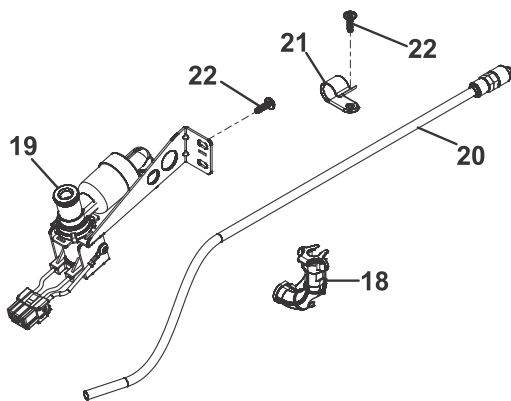

ICE MAKERS & CONTAINER

IMPRMC2285AF

ICE MAKERS & CONTAINER

POS. NO	PART NO.	DESCRIPTION
1 #	5304523841	Ice Maker, assembly, freezer, twist tray
2	241641502	Screw, hilo phil pn, 8-18 x 3/8
3	5304523075	Bracket, ice maker, freezer
4	5304524340	Cover, ice blocker
9 #	243297607	Ice Maker, assembly, fresh food, 115 V, twist tray
10	5304523076	Cover, harness, ff ice maker
11	241953909	Screw, quad hilo sts, #8-18
14	5304523077	Bucket Assembly, ice container, w/moving parts
18	242200102	Clip, tubing, 90 deg elbow
19 #	5304523078	Valve, water, single
20 #	5304519216	Tube Assembly, inlet, w/connector
21	240396801	Clamp, tube/wiring, nylon, black/natural
22	811949503	Screw, truss, 4.2 x 13