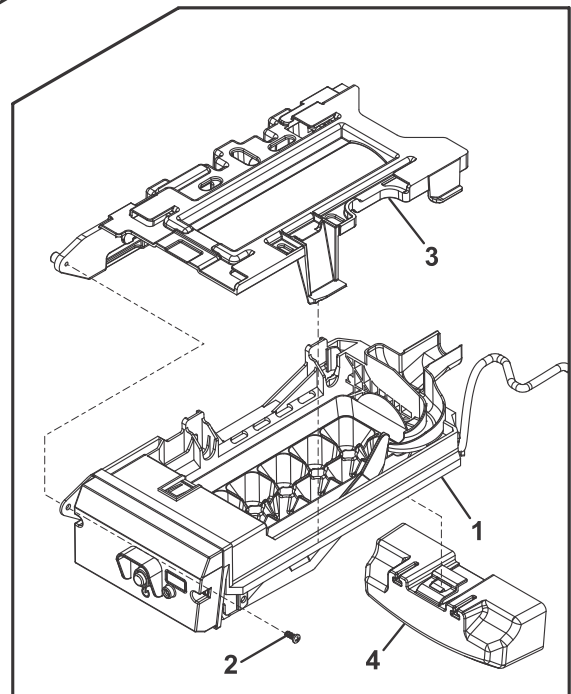

ICE MAKERS & CONTAINER

IMPRMC2285AF

ICE MAKERS & CONTAINER

POS. NO	PART NO.	DESCRIPTION
1 #	5304523841	Ice Maker, assembly, freezer, twist tray
2	241641502	Screw, hilo phil pn, 8-18 x 3/8
3	5304523075	Bracket, ice maker, freezer
4	5304524340	Cover, ice blocker
9 #	243297607	Ice Maker, assembly, fresh food, 115 V, twist tray
10	5304523076	Cover, harness, ff ice maker
11	241953909	Screw, quad hilo sts, #8-18
14	5304523077	Bucket Assembly, ice container, w/moving parts
18	242200102	Clip, tubing, 90 deg elbow
19 #	5304523078	Valve, water, single
20 #	5304519216	Tube Assembly, inlet, w/connector
21	240396801	Clamp, tube/wiring, nylon, black/natural
22	811949503	Screw, truss, 4.2 x 13