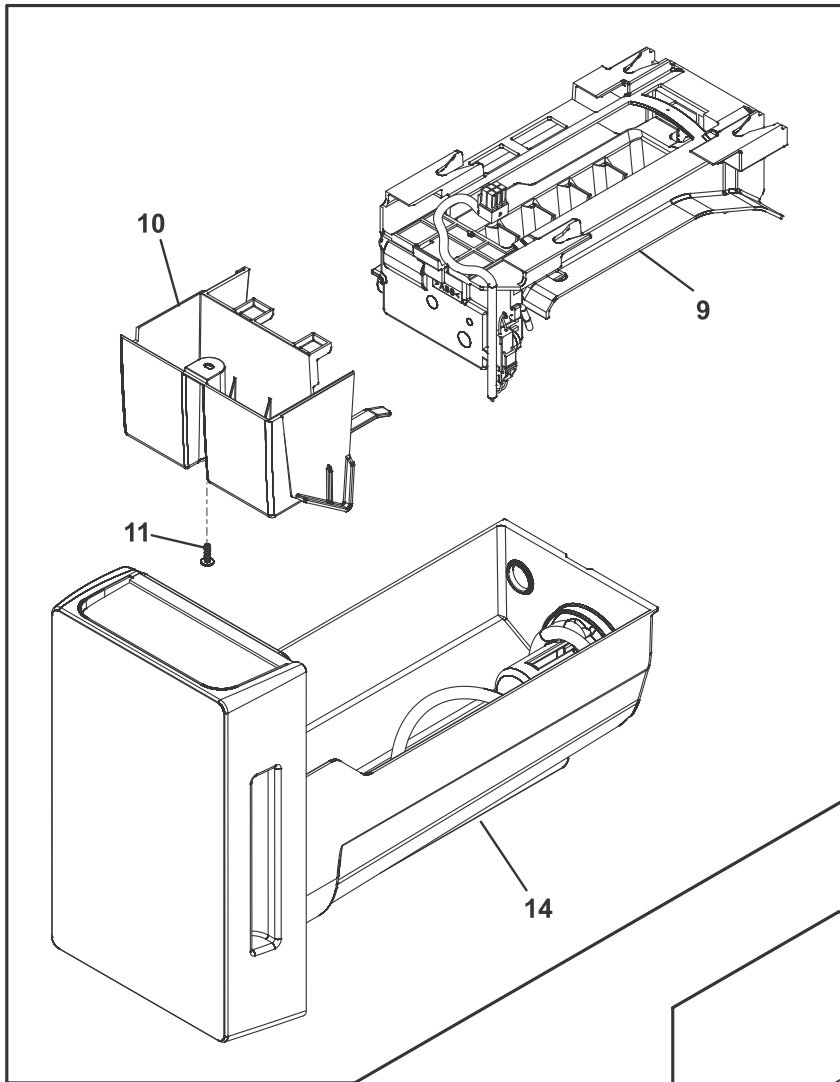

ICE MAKERS & CONTAINER

IMPRMC2285AF

ICE MAKERS & CONTAINER

POS. NO	PART NO.	DESCRIPTION
1 #	5304523841	Ice Maker, assembly, freezer, twist tray
2	241641502	Screw, hilo phil pn, 8-18 x 3/8
3	5304523075	Bracket, ice maker, freezer
4	5304524340	Cover, ice blocker
9 #	243297607	Ice Maker, assembly, fresh food, 115 V, twist tray
10	5304523076	Cover, harness, ff ice maker
11	241953909	Screw, quad hilo sts, #8-18
14	5304523077	Bucket Assembly, ice container, w/moving parts
18	242200102	Clip, tubing, 90 deg elbow
19 #	5304523078	Valve, water, single
20 #	5304519216	Tube Assembly, inlet, w/connector
21	240396801	Clamp, tube/wiring, nylon, black/natural
22	811949503	Screw, truss, 4.2 x 13