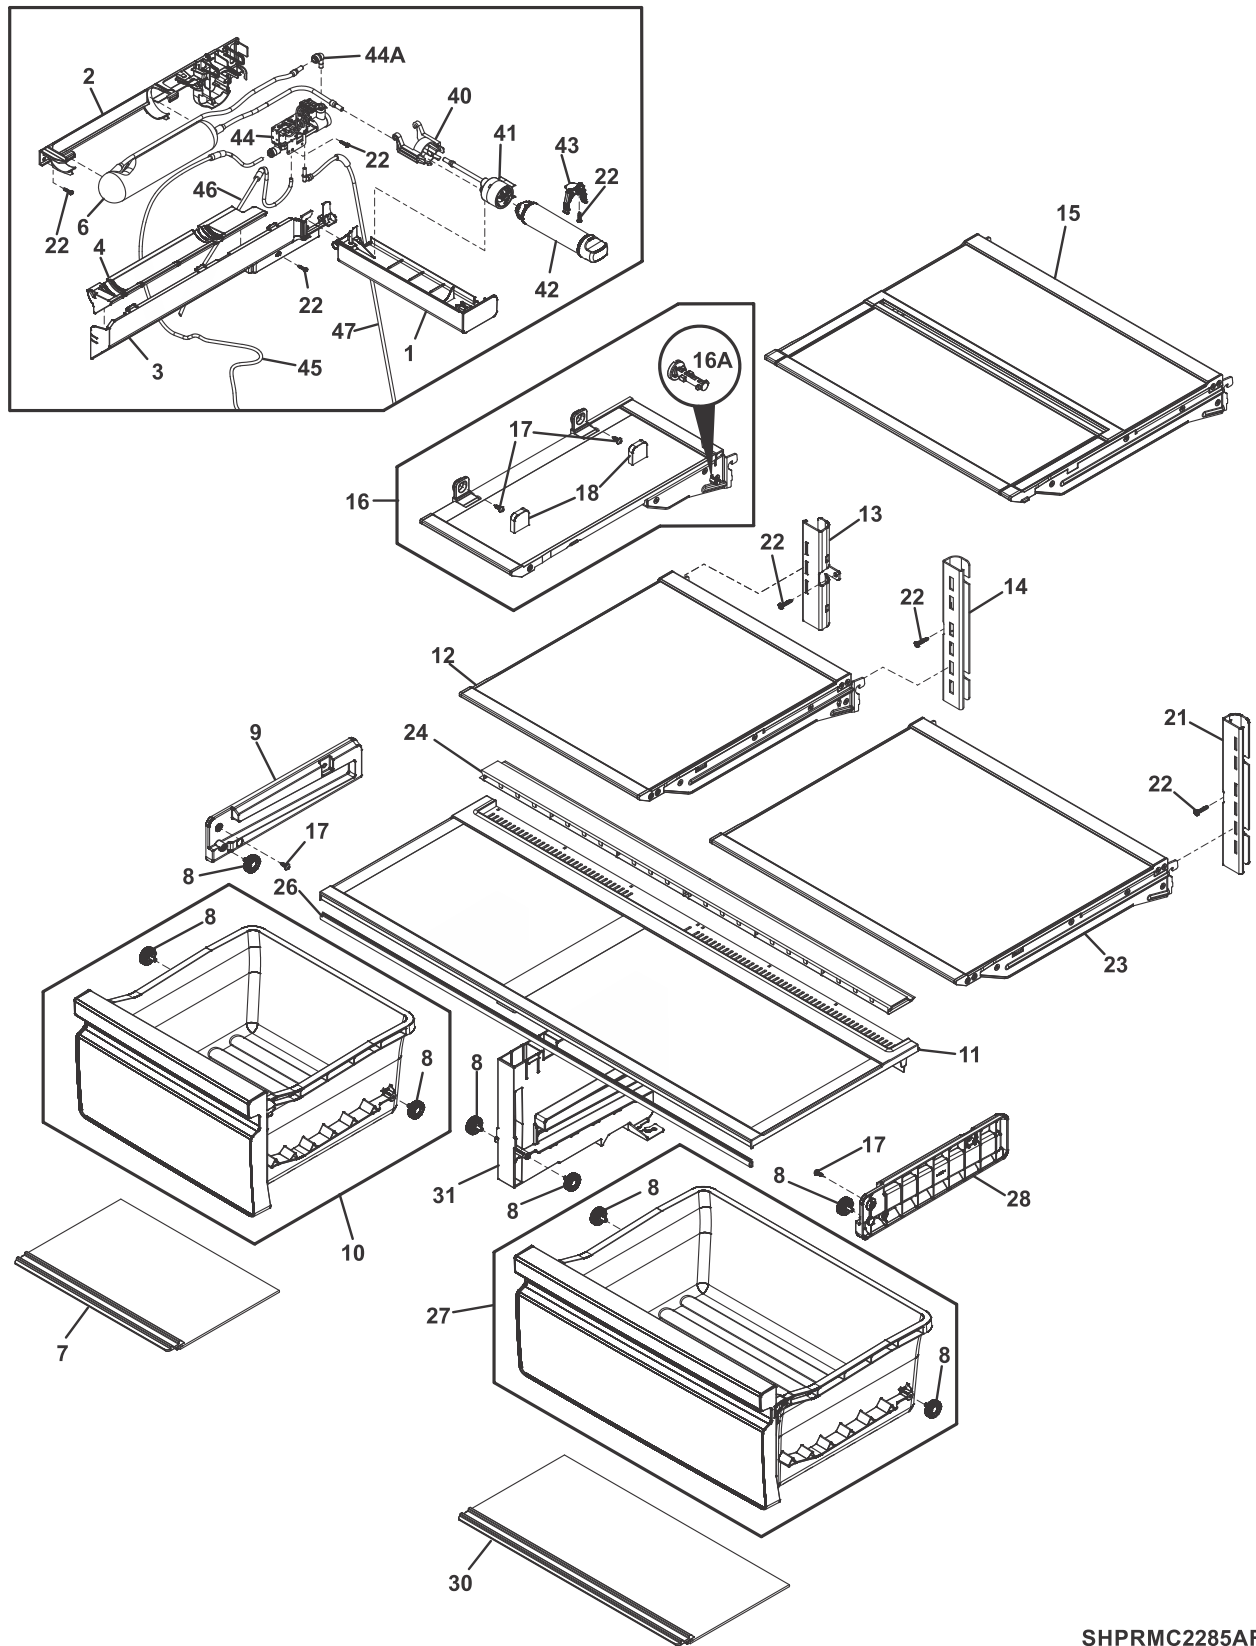

SHELVES

SHPRMC2285AF

SHELVES

POS. NO	PART NO.	DESCRIPTION
1	5304519118	Cover, water filter
2	5304523034	Support, water valve, & tank
3	5304523035	Cover, water tank
4	5304523036	Insulation, water tank
6 #	5304523037	Tank, water, disp reservoir
7	5304523038	Cover, mullion storage, glass, LH
8	5304519124	Roller, crisper glide
9	5304519125	Rail, crisper, LH side
10	5304523039	Drawer Assembly, crisper, LH, w/rollers
11	5304523040	Cover Assembly, crispers, w/glass
12	5304523041	Shelf Assembly, cantilever, glass, LH
13	5304523042	Bracket, cantilever shlf, grey, LH
14	5304523043	Bracket, cantilever shlf, grey, center
15	5304523044	Shelf Assembly, cantilever, glass, upper
16	5304523045	Shelf Assembly, flip up, glass, LH
16A	5304523682	Pin, interlock, flip up shelf
17	241641505	Screw, hilo phil pn, .5", white
18	5304519133	Cover, screw, small
21	5304523046	Bracket, cantilever shlf, grey, RH
22	811949503	Screw, truss, 4.2 x 13
23	5304523047	Shelf Assembly, cantilever, glass, RH
24	5304523048	Housing Assembly, auto humidity, w/membrane
26	5304519140	Gasket, crisper cover
27	5304523049	Drawer Assembly, crisper, RH, w/rollers
28	5304519142	Rail, crisper, RH side
30	5304523050	Cover, mullion storage, glass, RH
31	5304523051	Divider, crisper cover
40	5304519145	Guide, filter manifold
41 #	5304522682	Manifold, water filter, w/water line, to main valve
42 #	5304520985	Filter Assembly, PureSource, w/cap
43	5304519148	Holder, water filter
44 #	5304523052	Water Valve, assembly, triple
44A	5304523053	Connector, tubing, quick connect
45 #	5304523683	Tubing, valve, to door hinge
46 #	5304523684	Tubing, valve, to FF ice maker
47 #	5304523685	Tubing, valve, to fz ice maker
*	242200102	Clip, tubing, 90 deg elbow