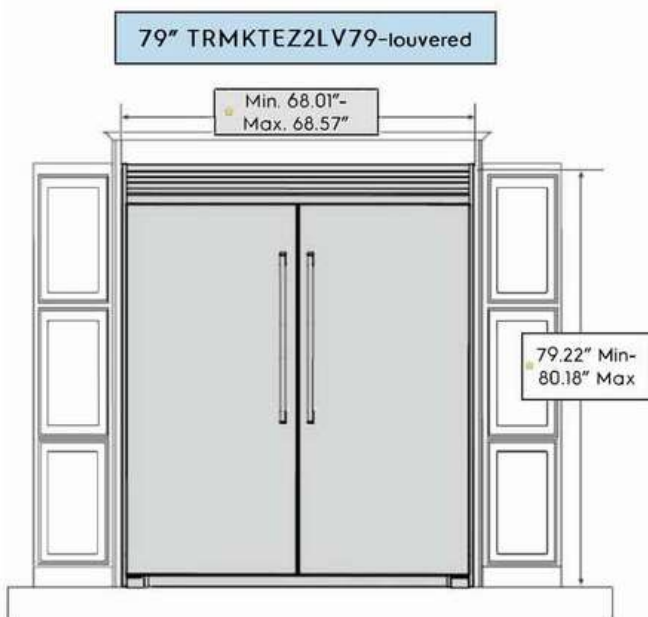

## Installation Diagram

Recommended cutout size for kitchen cabinets:  
 Height: 75" +/- 0.06"  
 Width: 66.25" +/- 0.032"  
 Depth: 25.25" minimum

Recommended cutout size for kitchen cabinets:  
 Height: 79" +/- 0.06"  
 Width: 66.25" +/- 0.032"  
 Depth: 25.25" minimum