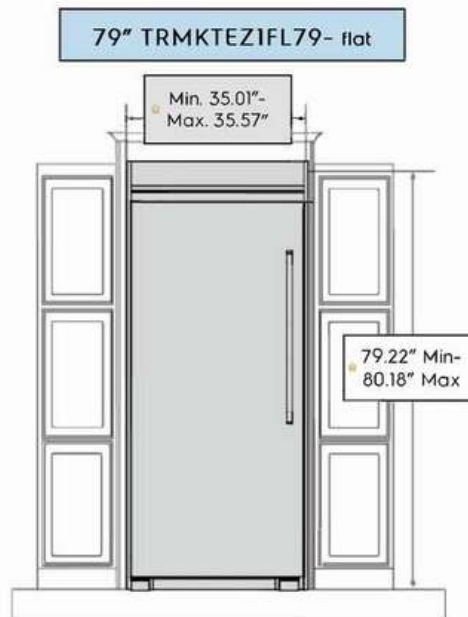

## Installation Diagram

Recommended cutout size for kitchen cabinets:  
 Height: 75" +/- 0.06"  
 Width: 66.25" +/- 0.032"  
 Depth: 25.25" minimum

Recommended cutout size for kitchen cabinets:  
 Height: 79" +/- 0.06"  
 Width: 66.25" +/- 0.032"  
 Depth: 25.25" minimum

Recommended cutout size for kitchen cabinets:  
 Height: 79" +/- 0.06"  
 Width: 66.25" +/- 0.032"  
 Depth: 25.25" minimum

Recommended cutout size for kitchen cabinets:  
 Height: 79" +/- 0.06"  
 Width: 33" +/- 0.032"  
 Depth: 25.25" minimum