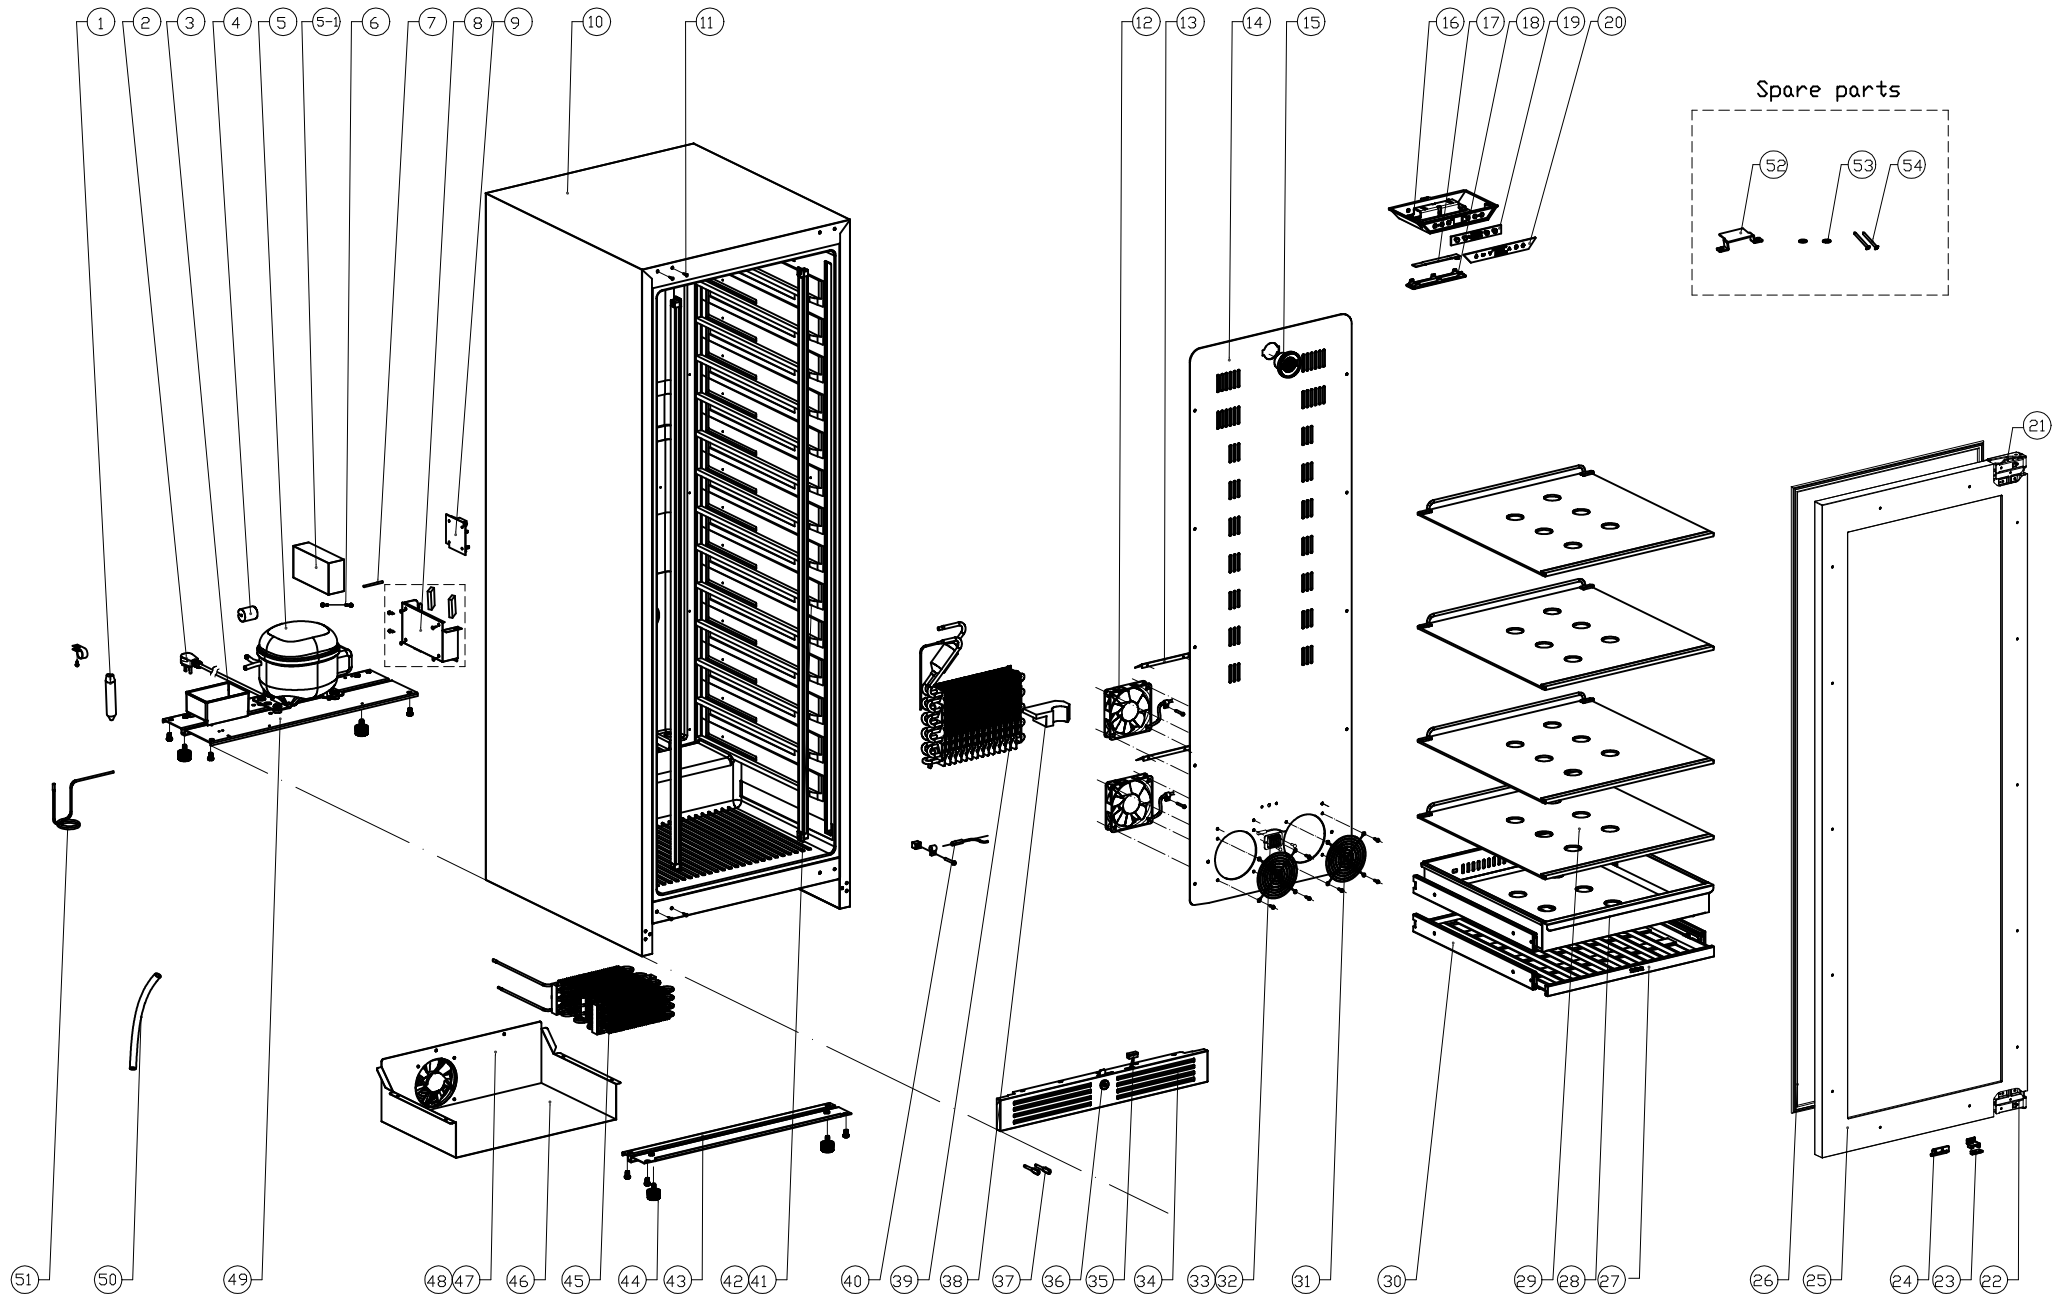

PRB24F01BPG

Presrv™ Full Size Panel Ready Beverage Cooler

ZEPHYR

PRB24F01BPG

| Ref # | Part # | Description | Qty. |
|--------------|---------------|----------------------------|-------------|
| 1 | 56300003 | Dryer Filter | 1 |
| 2 | 11030184 | Power Cord | 1 |
| 3 | 56130057 | Drip Tray | 1 |
| 4 | 56220051 | Anti Vibration Gasket | 3 |
| 5 | 12160012 | Compressor | 1 |
| 5-1 | 11010181 | Compressor Driver Board | 1 |
| 6 | 11030130 | Compressor Ground Wire | 1 |
| 7 | 50330010 | Sealing Tube | 1 |
| 8 | 56200105 | Main PCB Box | 1 |
| 8-1 | 01020073 | Screw, Black, ST4*8 | 2 |
| 9 | 11010182 | Main Power Control Board | 1 |
| 11 | 56210075 | Decorative Hole Cover | 4 |
| 12 | 12130047 | Fan Assembly | 2 |
| 13 | 54140250 | Breakwater Bracket | 2 |
| 14 | 54170042 | Air Duct Panel | 1 |
| 15 | Z0F-C004 | Charcoal Filter | 1 |
| 16 | 56200124 | Display Board Box | 1 |
| 17 | 12010018 | Tri Color LED Light | 1 |
| 18 | 52150017 | LED Light Cover | 1 |
| 19 | 11010170 | Display Control Board | 1 |
| 20 | 52050030 | Display Panel Cover | 1 |
| 21 | 54180074 | Articulating Hinge, Top | 1 |
| 22 | 54180075 | Articulating Hinge, Bottom | 1 |
| 23 | 54220011 | Door Magnet | 1 |
| 23-1 | 54140366 | Door Magnet Bracket | 1 |
| 24 | 54050094 | Door Lock Plate | 1 |
| 25 | 50230041 | Door | 1 |
| 26 | 56220060 | Door Gasket | 1 |