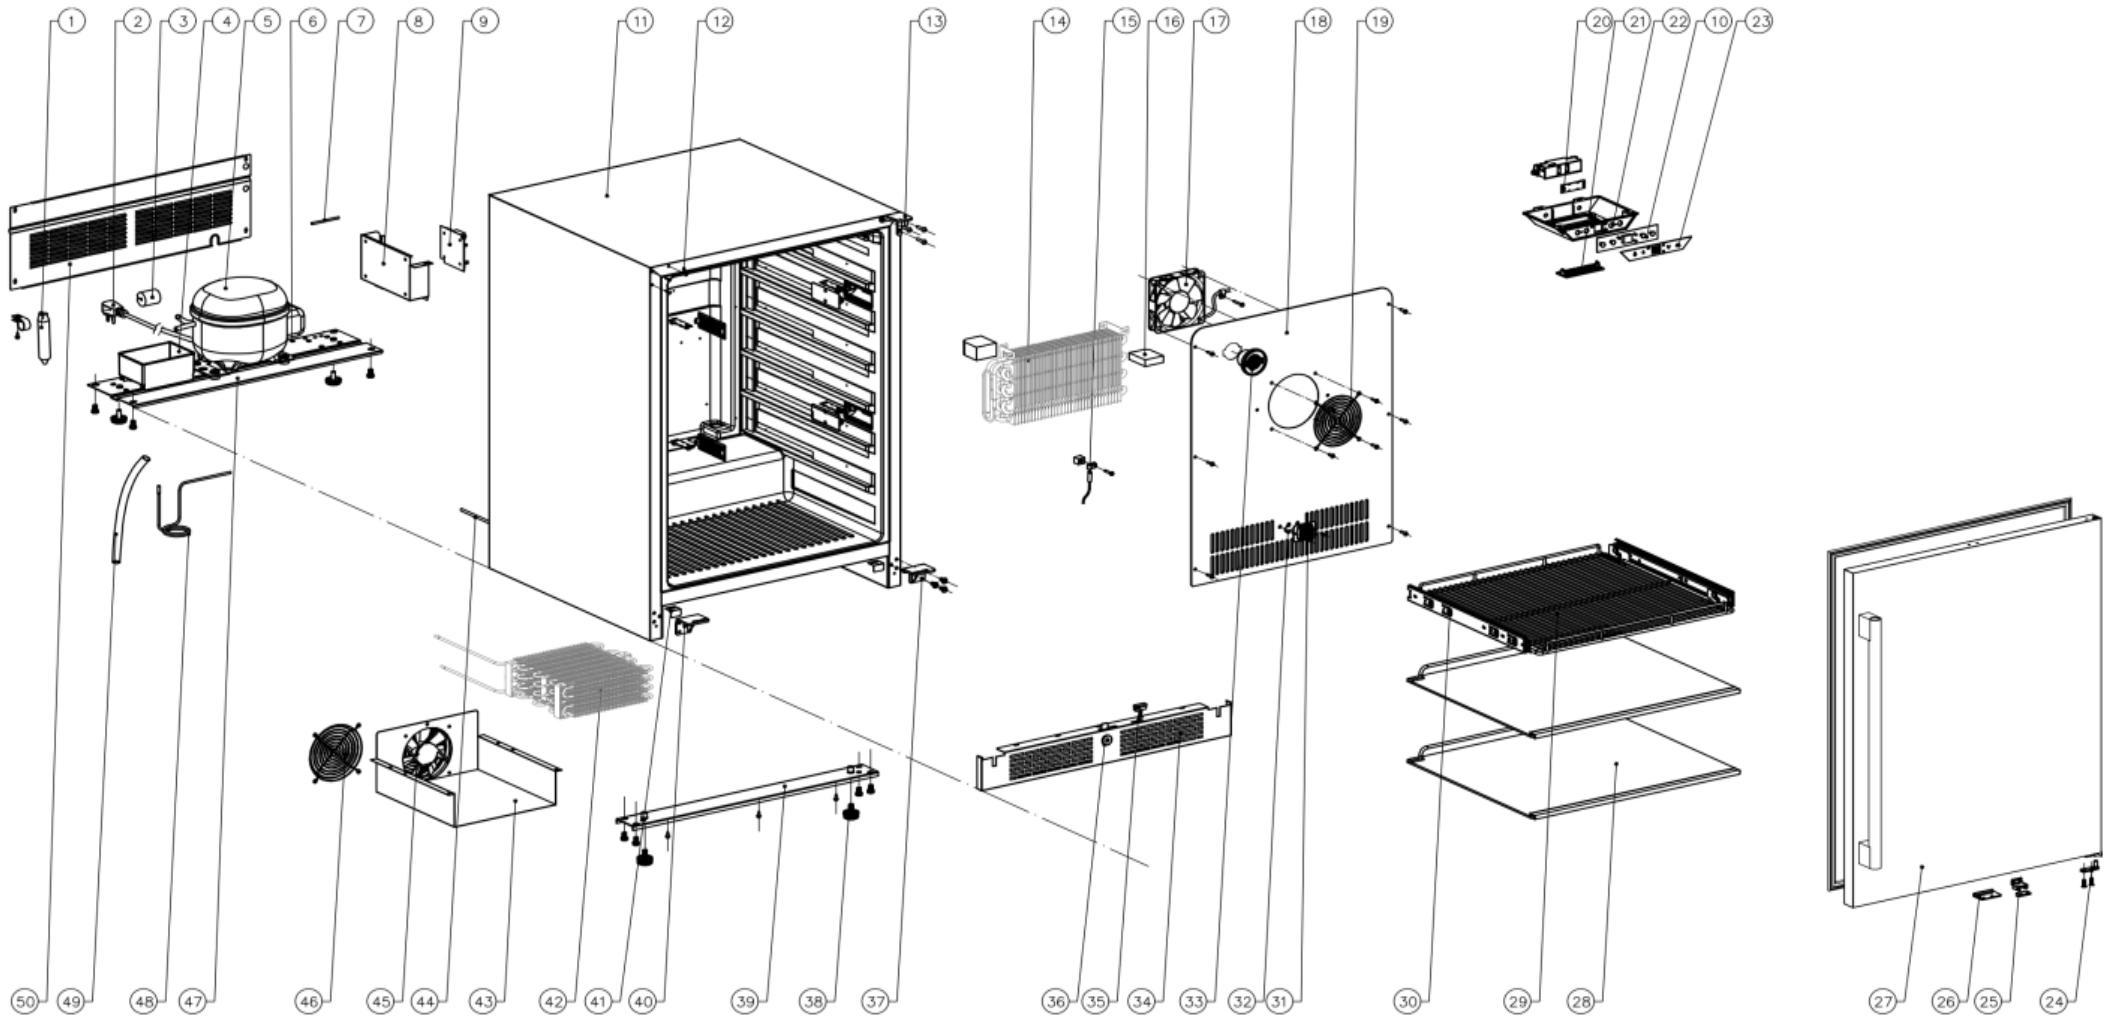

# PRB24C01AS-OD

Presrv™ Outdoor Single Zone Beverage Cooler

# ZEPHYR

**PRB24C01AS-OD**

<b>Ref #</b>	<b>Part #</b>	<b>Description</b>	<b>Qty.</b>
1	56300003	Dryer Filter	1
2	11030137	Power Cord	1
3	56220035	Anti Vibration Gasket	1
4	56130035	Drip Tray	1
5	12160006	Compressor	1
6	11030119	Compressor Ground Wire	1
7	50330010	Sealing Tube	1
8	56200108	Main PCB Box	1
9	11010119	Main Power Control Board	1
10	11010110	Display Control Board	1
12	56210093	Decorative Hole Cover	3
13	54180032	Upper Right Hinge	1
14	54240001	Evaporator	1
15	11050007	Sensor	1
16	56180015	Evaporator Foam	1
17	12130032	Fan	1
18	54170017	Air Duct Board	1
19	54210017	Fan Cover	1
20	12010012	LED Light Board	5
21	52150014	LED Light Cover	5
22	56200110	Electrical Box	1
23	52050023	Display Panel	1
24	54190062	Door Axis Plate	1
25	54220014	Door Magnet	1
26	50180005	Door Locking Hook	1
27	50230014	Door	1
27	56220047	Door Gasket	1
27	50280008	Door Handle	1
28	50150025	Glass Shelf	1

29	50150033	Sliding Wire Shelf Assembly	1
30	50320040	Shelf Slider Set	1
31	54210014	Sensor Cover	1
32	11050008	Sensor	1
33	Z0F-C004	Charcoal Filter	1
34	50260012	Kick Plate	1
35	11040032	Magnetic Switch	1
36	50180006	Door Lock	1
37	54180033	Lower Right Hinge	1
38	50350008	Leveling Leg	4
39	54140284	Cabinet Support Bracket	1
40	54180034	Lower Left Hinge	1
41	54140289	Cabinet Bracket	2
42	54270001	Condensor	1
43	54210015	Condensor Cover	1
44	50330011	Capillary Tube	1
45	12130032	Fan	1
46	54210016	Fan Cover	1
47	54190058	Compressor Support Plate	1
48	50330020	Connecting Pipe	1
49	50330026	Exhaust Water Pipe	1
50	56210094	Compressor Cover	1
51	54180035	Upper Left Hinge	1
52	52050024	Zephyr Metal Logo	1
53	81010012	Logo Position Template	1