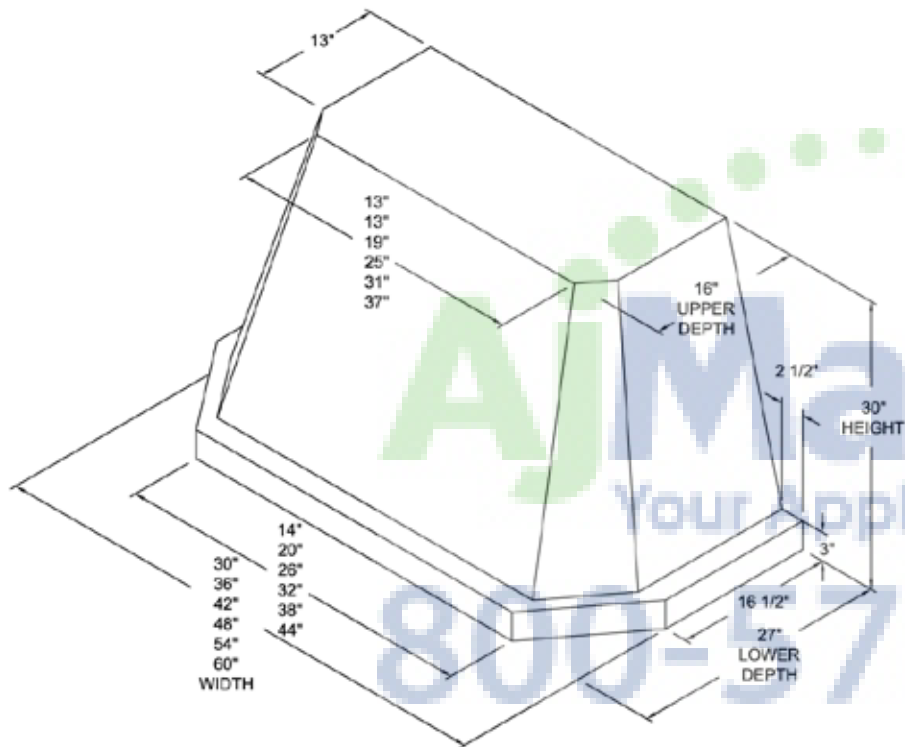

# PONDEROSA Wall Model

- SEAMLESS CONSTRUCTION
- 3-SPEED CONTROL
- 50 WATT AMBIENT & BRILLIANT-BULBS INCLUDED
- HIGH HEAT SENSOR
- BAFFLE FILTERS- STAINLESS STEEL
- ENCLOSED LINER- STAINLESS STEEL
- 16 GAUGE MATERIAL
- MİRRORED, FINISHED EDGES
- SPECIFY TOP OR REAR DISCHARGE
- ACCEPTS CFM600, CFM1200, CFMR600, CFMR1000 OR CFMR1400 FAN (PURCHASED SEPARATELY)

MODEL	SIZE	MATERIAL
POND-30-SS	30"	BRUSHED SS
POND-36-SS	36"	BRUSHED SS
POND-42-SS	42"	BRUSHED SS
POND-48-SS	48"	BRUSHED SS
POND-54-SS	54"	BRUSHED SS
POND-60-SS	60"	BRUSHED SS
POND-30-BS	30"	EUROPEAN BS
POND-36-BS	36"	EUROPEAN BS
POND-42-BS	42"	EUROPEAN BS
POND-48-BS	48"	EUROPEAN BS
POND-54-BS	54"	EUROPEAN BS
POND-60-BS	60"	EUROPEAN BS
POND-30-BC	30"	BRUSH COPPER
POND-36-BC	36"	BRUSH COPPER
POND-42-BC	42"	BRUSH COPPER
POND-48-BC	48"	BRUSH COPPER
POND-54-BC	54"	BRUSH COPPER
POND-60-BC	60"	BRUSH COPPER
POND-30-AC	30"	ANTIQUATED
POND-36-AC	36"	ANTIQUATED
POND-42-AC	42"	ANTIQUATED
POND-48-AC	48"	ANTIQUATED
POND-54-AC	54"	ANTIQUATED
POND-60-AC	60"	ANTIQUATED
POND-30-HC	30"	HAMMER COPPER
POND-36-HC	36"	HAMMER COPPER
POND-42-HC	42"	HAMMER COPPER
POND-48-HC	48"	HAMMER COPPER
POND-54-HC	54"	HAMMER COPPER
POND-60-HC	60"	HAMMER COPPER