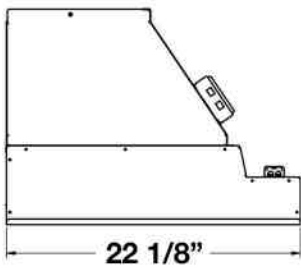

Customization Options:

None

BLOWER OPTIONS	IN-HOOD		IN-LINE		REMOTE		DISCHARGE	
	600	1200	800	1200	1000	1400	TOP	REAR
CFM POWER	600	1200	800	1200	1000	1400		
MODEL #	BS-CFM-600	BS-CFM-1200	ATEX-0.8	ATEX-1.2	HYEX-1.0-GA	HYEX-14.4-GA		
UMRP	\$695	\$995	\$935	\$990	\$1,045	\$1,078		
28" Liners	*		*	*	*	*	*	*
34" Liners	*	*	*	*	*	*	*	*
40" Liners	*	*	*	*	*	*	*	*
46" Liners	*	*	*	*	*	*	*	*
52" Liners	*	*	*	*	*	*	*	*
58" Liners	*	*	*	*	*	*	*	*
64" Liners	*	*	*	*	*	*	*	*
70" Liners	*	*	*	*	*	*	*	*

Specifications subject to change without notice.

VENTILATION HOOD DIMENSIONS:

3" STAINLESS STEEL SPACER
 MECHANICALLY FASTENED TO
 HOOD STRUCTURE (BY OTHERS)
 QTY:2

PRODUCT INFORMATION:

APPEARANCE:

Style: Professional Metal Liner