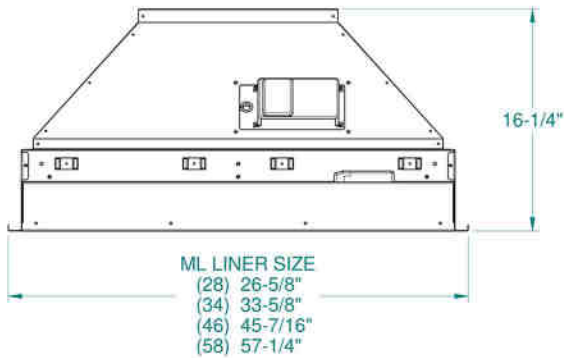

Specifications subject to change without notice.

VENTILATION HOOD DIMENSIONS:

3" STAINLESS STEEL SPACER
 MECHANICALLY FASTENED TO
 HOOD STRUCTURE (BY OTHERS)
 QTY:2

PRODUCT INFORMATION:

APPEARANCE:

Style: Professional Metal Liner