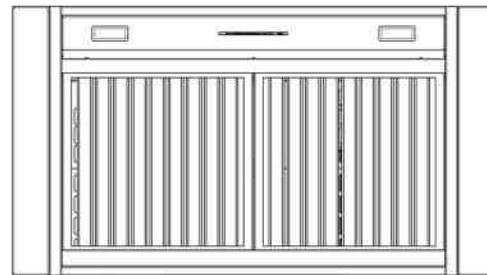

VENTILATION HOOD DIMENSIONS:

3" STAINLESS STEEL SPACER
MECHANICALLY FASTENED TO
HOOD STRUCTURE (BY OTHERS)
QTY:2