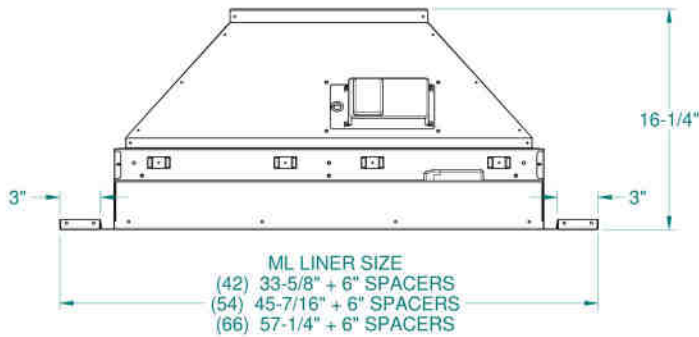

Specifications subject to change without notice.

VENTILATION HOOD DIMENSIONS:

3" STAINLESS STEEL SPACER
 MECHANICALLY FASTENED TO
 HOOD STRUCTURE (BY OTHERS)
 QTY:2

PRODUCT INFORMATION:

APPEARANCE:

Style: Professional Metal Liner