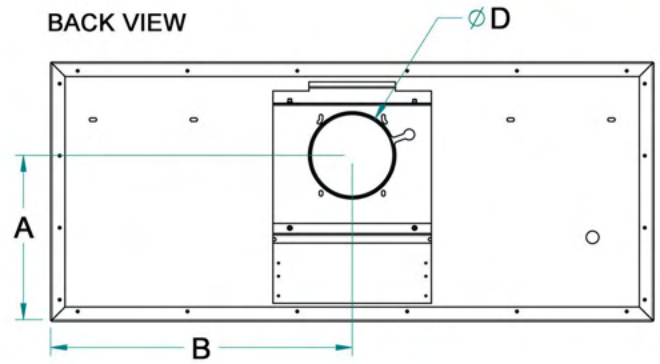

Specifications subject to change without notice.

Front View	30"	29 7/8" [759]
	36"	35 7/8" [911]
	42"	41 7/8" [1064]
	48"	47 7/8" [1216]
	54"	53 7/8" [1368]
	60"	59 7/8" [1521]
	66"	65 7/8" [1673]

BLOWER OUTLET INFORMATION		
	IN-HOOD (IN06 ONLY)	ALL OTHER BLOWERS
A (All Models)	11 9/16" [294]	11 1/8" [283]
B (PL030ML)	14 15/16" [379]	14 15/16" [379]
B (PL036ML)	17 15/16" [456]	17 15/16" [456]
B (PL042ML)	20 15/16" [532]	20 15/16" [532]
B (PL048ML)	23 15/16" [608]	23 15/16" [608]
B (PL054ML)	26 15/16" [684]	26 15/16" [684]
B (PL060ML)	29 15/16" [760]	29 15/16" [760]
B (PL066ML)	32 15/16" [837]	32 15/16" [837]
C (All Models)	5 9/16" [149]	6 1/6" [154]
D (All Models)	5 7/8" [149]	9 7/8" [251]
Size to Fit	Ø 6" Duct	Ø 10" Duct