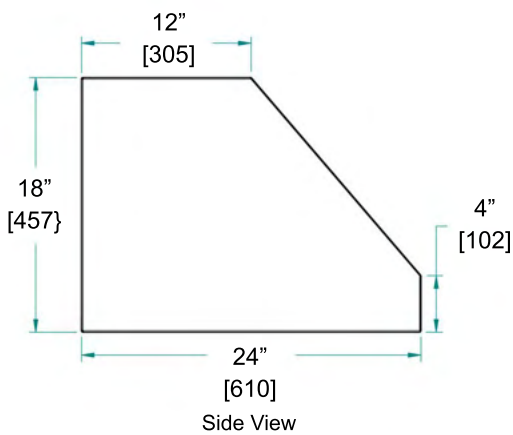

Specifications subject to change without notice.

Front View	30"	29 7/8" [759]
	36"	35 7/8" [911]
	42"	41 7/8" [1064]
	48"	47 7/8" [1216]
	54"	53 7/8" [1368]
	60"	59 7/8" [1521]
	66"	65 7/8" [1673]

BLOWER OUTLET INFORMATION		
	IN-HOOD (IN06 ONLY)	ALL OTHER BLOWERS
A (All Models)	11 9/16" [294]	11 1/8" [283]
B (PL030ML)	14 15/16" [379]	14 15/16" [379]
B (PL036ML)	17 15/16" [456]	17 15/16" [456]
B (PL042ML)	20 15/16" [532]	20 15/16" [532]
B (PL048ML)	23 15/16" [608]	23 15/16" [608]
B (PL054ML)	26 15/16" [684]	26 15/16" [684]
B (PL060ML)	29 15/16" [760]	29 15/16" [760]
B (PL066ML)	32 15/16" [837]	32 15/16" [837]
C (All Models)	5 9/16" [149]	6 1/6" [154]
D (All Models)	5 7/8" [149]	9 7/8" [251]
Size to Fit	Ø 6" Duct	Ø 10" Duct

Rear discharge configuration (600 CFM)

Rear discharge configuration (1200 CFM)

Top Discharge Configuration (600 CFM)

Top Discharge Configuration (1200 CFM)

- Dimensions shown in [] are in millimeters
- All inch dimensions have been round to 1/16"
- All millimeter dimensions have been round to 1mm
- "All Other Blowers" - IN12 and Remote Blowers IL08, IL12, RE10 & RE14