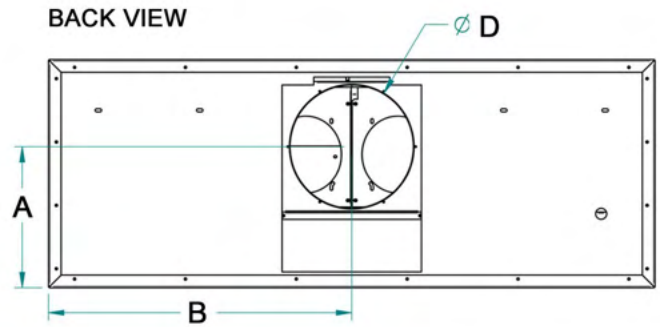

Specifications subject to change without notice.

Front View	30"	29 7/8" [759]
	36"	35 7/8" [911]
	42"	41 7/8" [1064]
	48"	47 7/8" [1216]
	54"	53 7/8" [1368]
	60"	59 7/8" [1521]
	66"	65 7/8" [1673]

BLOWER OUTLET INFORMATION		
	IN-HOOD (IN06 ONLY)	ALL OTHER BLOWERS
A (All Models)	11 9/16" [294]	11 1/8" [283]
B (PL030ML)	14 15/16" [379]	14 15/16" [379]
B (PL036ML)	17 15/16" [456]	17 15/16" [456]
B (PL042ML)	20 15/16" [532]	20 15/16" [532]
B (PL048ML)	23 15/16" [608]	23 15/16" [608]
B (PL054ML)	26 15/16" [684]	26 15/16" [684]
B (PL060ML)	29 15/16" [760]	29 15/16" [760]
B (PL066ML)	32 15/16" [837]	32 15/16" [837]
C (All Models)	5 9/16" [149]	6 1/6" [154]
D (All Models)	5 7/8" [149]	9 7/8" [251]
Size to Fit	Ø 6" Duct	Ø 10" Duct

Rear discharge configuration (600 CFM)

Rear discharge configuration (1200 CFM)

Top Discharge Configuration (600 CFM)

Top Discharge Configuration (1200 CFM)

- Dimensions shown in [] are in millimeters
- All inch dimensions have been round to 1/16"
- All millimeter dimensions have been round to 1mm
- "All Other Blowers" - IN12 and Remote Blowers IL08, IL12, RE10 & RE14