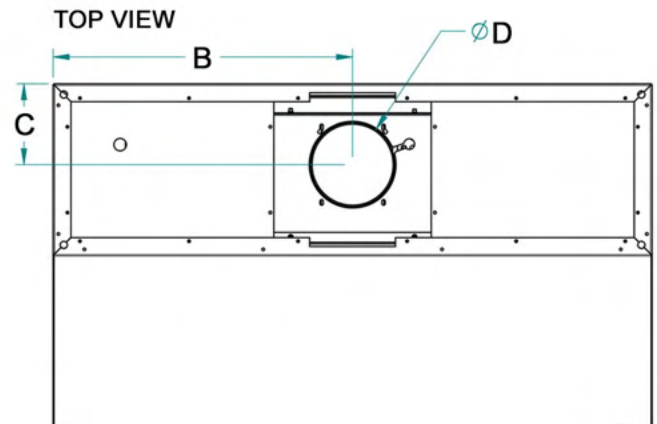

Specifications subject to change without notice.

Front View	30"	29 7/8" [759]
	36"	35 7/8" [911]
	42"	41 7/8" [1064]
	48"	47 7/8" [1216]
	54"	53 7/8" [1368]
	60"	59 7/8" [1521]
	66"	65 7/8" [1673]

BLOWER OUTLET INFORMATION		
	IN-HOOD (IN06 ONLY)	ALL OTHER BLOWERS
A (All Models)	11 9/16" [294]	11 1/8" [283]
B (PL030ML)	14 15/16" [379]	14 15/16" [379]
B (PL036ML)	17 15/16" [456]	17 15/16" [456]
B (PL042ML)	20 15/16" [532]	20 15/16" [532]
B (PL048ML)	23 15/16" [608]	23 15/16" [608]
B (PL054ML)	26 15/16" [684]	26 15/16" [684]
B (PL060ML)	29 15/16" [760]	29 15/16" [760]
B (PL066ML)	32 15/16" [837]	32 15/16" [837]
C (All Models)	5 9/16" [149]	6 1/6" [154]
D (All Models)	5 7/8" [149]	9 7/8" [251]
Size to Fit	Ø 6" Duct	Ø 10" Duct

Rear discharge configuration (600 CFM)

Rear discharge configuration (1200 CFM)

Top Discharge Configuration (600 CFM)

Top Discharge Configuration (1200 CFM)

- Dimensions shown in [] are in millimeters
- All inch dimensions have been round to 1/16"
- All millimeter dimensions have been round to 1mm
- "All Other Blowers" - IN12 and Remote Blowers IL08, IL12, RE10 & RE14