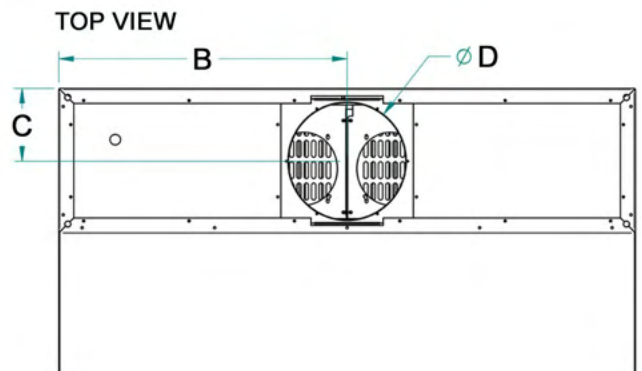

Specifications subject to change without notice.

Front View	30"	29 7/8" [759]
	36"	35 7/8" [911]
	42"	41 7/8" [1064]
	48"	47 7/8" [1216]
	54"	53 7/8" [1368]
	60"	59 7/8" [1521]
	66"	65 7/8" [1673]

BLOWER OUTLET INFORMATION		
	IN-HOOD (IN06 ONLY)	ALL OTHER BLOWERS
A (All Models)	11 9/16" [294]	11 1/8" [283]
B (PL030ML)	14 15/16" [379]	14 15/16" [379]
B (PL036ML)	17 15/16" [456]	17 15/16" [456]
B (PL042ML)	20 15/16" [532]	20 15/16" [532]
B (PL048ML)	23 15/16" [608]	23 15/16" [608]
B (PL054ML)	26 15/16" [684]	26 15/16" [684]
B (PL060ML)	29 15/16" [760]	29 15/16" [760]
B (PL066ML)	32 15/16" [837]	32 15/16" [837]
C (All Models)	5 9/16" [149]	6 1/6" [154]
D (All Models)	5 7/8" [149]	9 7/8" [251]
Size to Fit	Ø 6" Duct	Ø 10" Duct

Rear discharge configuration (600 CFM)

Rear discharge configuration (1200 CFM)

Top Discharge Configuration (600 CFM)

Top Discharge Configuration (1200 CFM)

- Dimensions shown in [] are in millimeters
- All inch dimensions have been round to 1/16"
- All millimeter dimensions have been round to 1mm
- "All Other Blowers" - IN12 and Remote Blowers IL08, IL12, RE10 & RE14