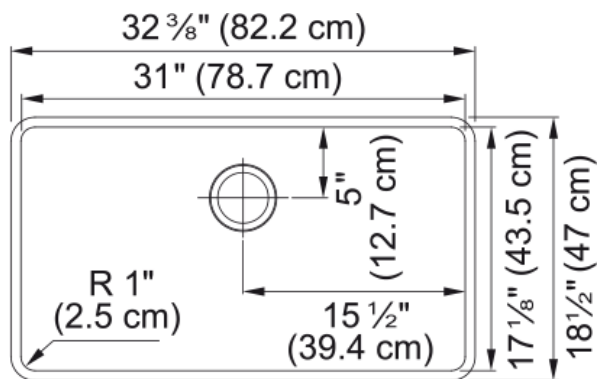

Peak Undermount Sink - PKG11031SHG | 125.0491.545

Technical Data

Aspect

Sink type	Sink
Type of material	Granite
Number of bowls	1
Color	Stone grey
Finish	None

Product Dimensions

Exterior size: right to left	31.984
Exterior size: front to back	18.74
Large bowl size: right to left	31
Large bowl size: front to back	17.756
Large bowl: depth	9.5

Installation

Minimum cabinet size	36"
----------------------	-----

Product specifications

Installation type	Undermount
Drain hole	3 1/2"
Position of drainer	No drainer

Product identification

Product brand	FRANKE
Product family	Mythos
Collection	Peak
Certified by	IAPMO