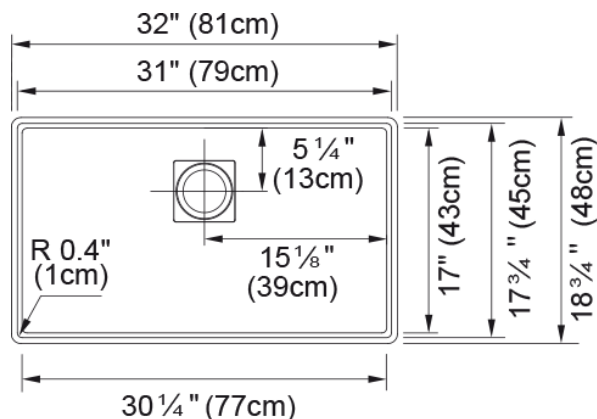

Peak Undermount Sink - PKG11031MOC-WKC | 125.0672.236

Technical Data

Aspect

Sink type	Sink
Type of material	Granite
Number of bowls	1
Color	Mocha
Finish	None

Product Dimensions

Exterior size: right to left	31.984
Exterior size: front to back	18.74
Large bowl size: right to left	31
Large bowl size: front to back	17.756
Large bowl: depth	9.5

Installation

Minimum cabinet size	36"
----------------------	-----

Product specifications

Installation type	Undermount
Drain hole	3 1/2"
Position of drainer	No drainer

Product identification

Product brand	FRANKE
Product family	Mythos
Collection	Peak
Certified by	CE