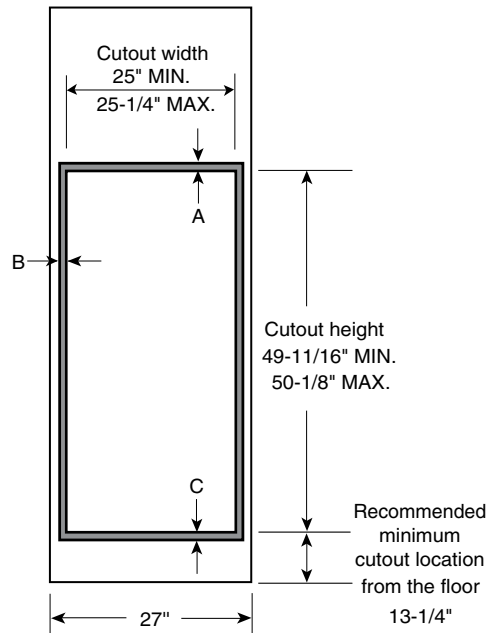

### Dimensions and Installation Information (in inches)

Most 30" Wall Cabinets can be used with this unit.

**Note: These ovens are not approved for stackable installations.** Cabinets installed adjacent to wall ovens must have an adhesion spec of at least a 194°F temperature rating.

Door handle protrudes 3" from door face. Cabinets and drawers on adjacent 45° and 90° walls should be placed to avoid interference with the handle.

**Electric wall ovens are not approved for installation with a plug and receptacle. They must be hard wired in accordance with installation instructions.**

**Installation Information:** Before installing, consult installation instructions packed with product for current dimensional data.

Side-by-side installations require at least 2" between cutouts.

KW Rating	
240V	7.2
208V	5.4
Breaker Size	
240V	30 Amps
208V	30 Amps

	PK7500
<b>Cabinet</b>	<b>27"</b>
A – Overlap of oven at top of cutout	1"
B – Overlap of oven over side of edges of cutout	1"
C – Overlap of oven at bottom of cutout	1"
<b>Oven</b>	
D – Overall depth with handle	26-23/32"
E – Overall height with trim	52-1/8"
F – Overall width	26-23/32"