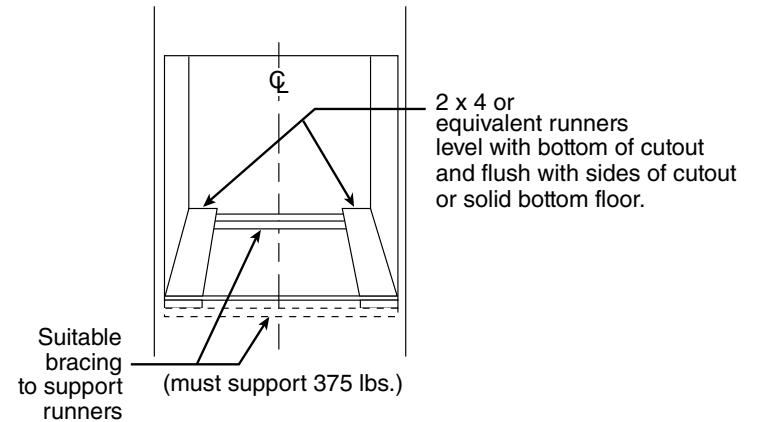

Door handle protrudes 3" from door face. Cabinets and drawers on adjacent 45° and 90° walls should be placed to avoid interference with the handle.

**Electric wall ovens are not approved for installation with a plug and receptacle. They must be hard wired in accordance with installation instructions.**

**Installation Information:** Before installing, consult installation instructions packed with product for current dimensional data.

Side-by-side installations require at least 2" between cutouts.

KW Rating	
240V	7.2
208V	5.4
Breaker Size	
240V	30 Amps
208V	30 Amps

	PK7500
<b>Cabinet</b>	<b>27"</b>
A – Overlap of oven at top of cutout	1"
B – Overlap of oven over side of edges of cutout	1"
C – Overlap of oven at bottom of cutout	1"
<b>Oven</b>	
D – Overall depth with handle	26-23/32"
E – Overall height with trim	52-1/8"
F – Overall width	26-23/32"