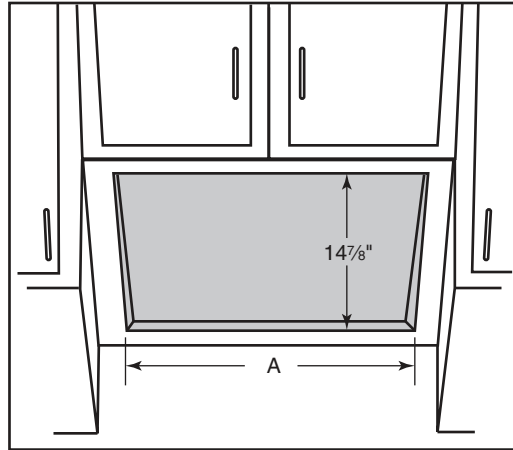

Mount range hood so bottom of hood is 24" to 30" above cooking surface.

Product performance is rated at 0.1 in. static pressure, based on tests conducted in a state-of-the-art test laboratory. Sones are a measure of humanly-perceived loudness, based on laboratory measurements.

# PK22 SERIES CABINET CUTOUT DIMENSIONS

POWER PACK WIDTH	A
30"	26 <sup>3</sup> / <sub>16</sub> "
39"	34 <sup>15</sup> / <sub>16</sub> "
45"	41 <sup>7</sup> / <sub>8</sub> "