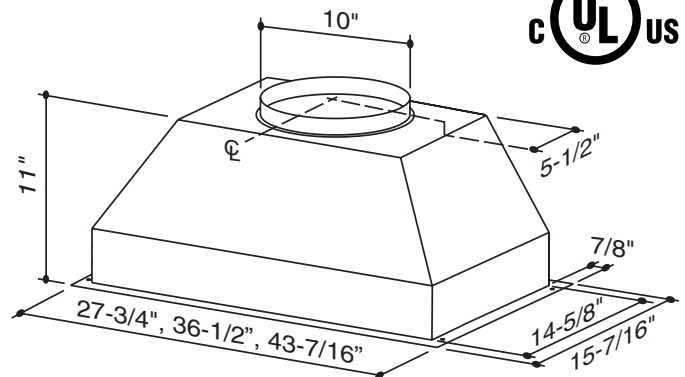

OPTIONS

- Stainless liner (AL3036, AL3042, AL3948, AL3954, AL4554, AL4560)
- Ambient light panel (ALP36, ALP42, ALP48, ALP54, ALP60)
- Exterior blowers EB6*, EB9, EB12, EB15 and inline blowers ILB3*, ILB6*, ILB9, ILB11 are compatible with PKEX models (*These blowers can only be used with ranges rated 60,000 BTU/hr. or less.)
- Remote control (ACR1)
- Make-up air dampers (MD6TU, MD8TU)