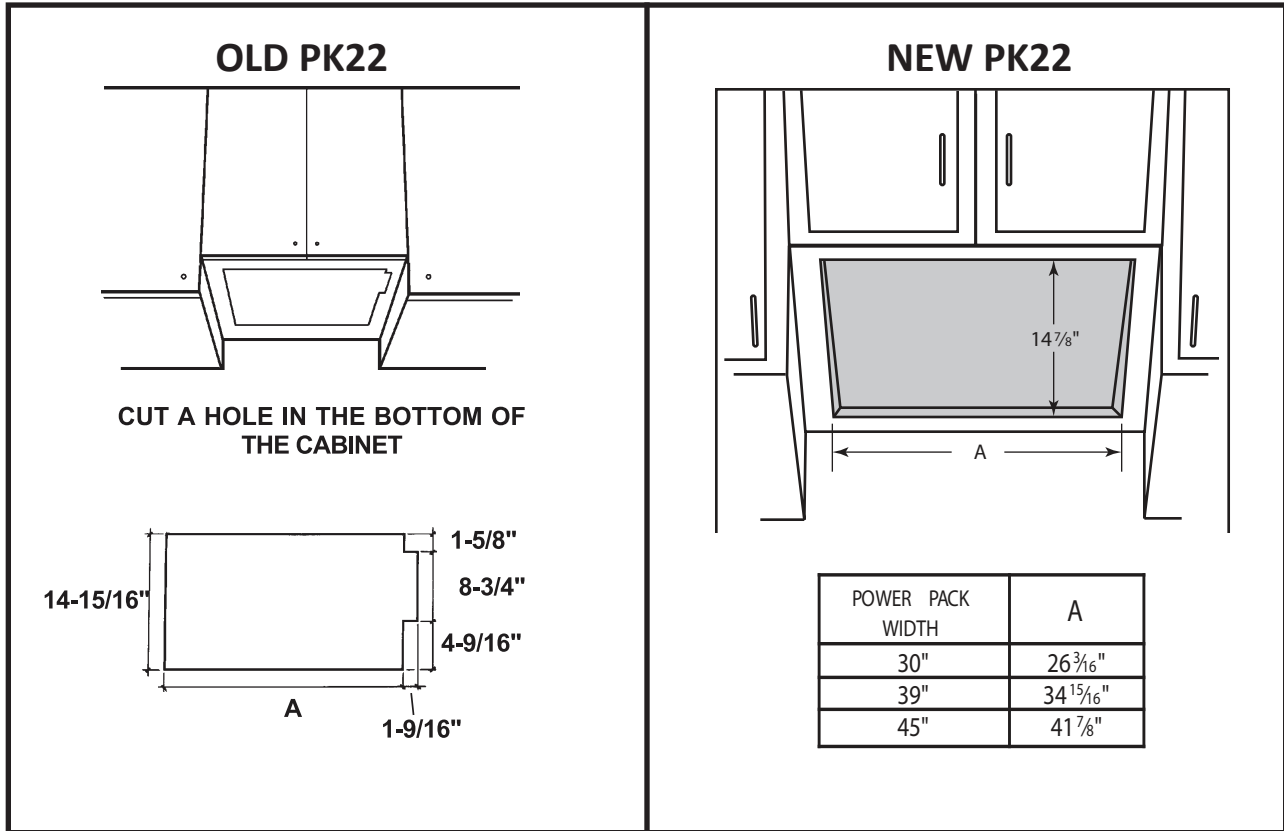

PK22 Dimensions (old vs. new)

First . . . the **primary cut-out dimensions** are, for all intents and purposes, the same (excluding the control cut-out on the old models).

MODEL	OVERALL WIDTH	OVERALL DEPTH	OVERALL HEIGHT
PK2229 OLD	29-13/16"	15-13/16"	11-1/2"
PK2230	27-3/4"	15-7/16"	11"
PK2238 OLD	38-7/16"	15-13/16"	11-1/2"
PK2239	36-1/2"	15-7/16"	11"
PK2245	43-7/16"	15-7/16"	11"