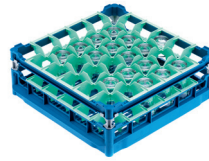

1. **U 536 Glassware Basket**
   67653601D
2. Plastic basket
   - For 36 glasses, 2⅞" diameter
   - Compartments: 2⅞" x 2⅞"
   - Baskets: 4¼" or 6¾" or 9¼" H x 19¾" W (20⅞" incl. side runners) x 19¼" D