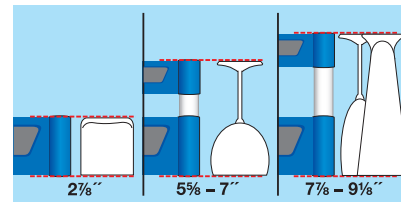

#### Basket Combinations

	Plate Basket	Cutlery Basket	Multi-Purpose Basket	Cup Basket	Tray Basket	Glassware Baskets			Max. Vertical Clearance of Dishware
	U 502	U 503	U 505	U 508	U 313/2	U 520	U 534 - U 537	U 544 - U 547	
Upper Basket Carrier O 885	X	X		X		X			5 1/8"
Lower Basket Carrier U 876	X	X	X	X	X	X	X	X	9 1/8"
Lower Basket U 890	X	X	X	X	X	X	X		7 1/8"

#### Glassware Baskets Height Configurations

- Glass heights for all basket sets with low top frame:
- Max. 2 7/8" without extenders and without top frame
  - 4 3/8" - 5 5/8" with short extenders
  - 7" - 7 7/8" with long extenders