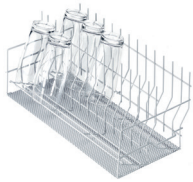

Accessories for PG 8056 & PG 8061 Dishwashers

Inserts for Upper and Lower Baskets

E 205 Glassware Insert
3808980

- Plastic-coated wire basket
- For use in lower baskets
- For 17 glasses with 2 $\frac{5}{8}$ " diameter
- Perforated plate to reduce impact of water jets
- Max. glass height 10 $\frac{1}{4}$ "
- 8 $\frac{3}{4}$ " H x 9 $\frac{5}{8}$ " W x 19 $\frac{1}{2}$ " D