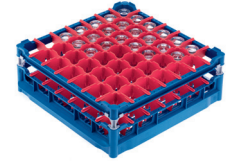

1. **U 537 Glassware Basket**
   67653701D
2. Plastic basket
   - For 49 glasses, 2½" diameter
   - Compartments: 2½" x 2½"
   - Baskets: 4¼" or 6¾" or 9¼" H x 19¾" W (20⅞" incl. side runners) x 19¼" D

Glassware Baskets - High Top Frame (for use with U 876)*