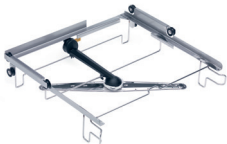

**O 892 Upper Basket**  
67189201D

- With E 812 and 2 glass rails
- Plastic-coated wire basket
- Integrated spray arm, rear docking
- Vertical clearance 7 $\frac{1}{4}$ "
- 7 $\frac{1}{2}$ " H x 20 $\frac{1}{2}$ " W x 19 $\frac{1}{4}$ " D

**O 899 Upper Basket Carrier**  
67189901D

- Plastic-coated wire basket
- Integrated spray arm, rear docking
- 2-stage height adjustment by 2"
- Vertical clearance 7 $\frac{1}{4}$ "
- 7 $\frac{1}{2}$ " H x 20 $\frac{1}{2}$ " W x 19 $\frac{1}{4}$ " D

**O 898 Upper Basket**  
67189801D

- For PG 8061
- Stainless steel
- Integrated spray arm, rear docking
- Height adjustable by 2 $\frac{3}{8}$ "
- Vertical clearance 9 $\frac{1}{2}$ "
- 8 $\frac{1}{8}$ " H x 20 $\frac{3}{4}$ " W x 19 $\frac{1}{2}$ " D