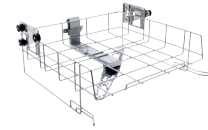

O 898 Upper Basket
67189801D

- For PG 8061
- Stainless steel
- Integrated spray arm, rear docking
- Height adjustable by 2 $\frac{3}{8}$ "
- Vertical clearance 9 $\frac{1}{2}$ "
- 8 $\frac{1}{8}$ " H x 20 $\frac{3}{4}$ " W x 19 $\frac{1}{2}$ " D