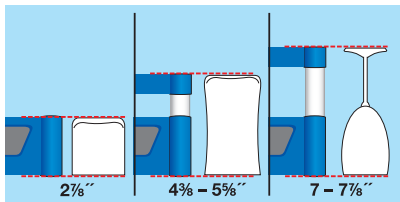

#### Basket Combinations

	Plate Basket	Cutlery Basket	Multi-Purpose Basket	Cup Basket	Tray Basket	Glassware Baskets			Max. Vertical Clearance of Dishware
	U 502	U 503	U 505	U 508	U 313/2	U 520	U 534 - U 537	U 544 - U 547	
Upper Basket Carrier O 885	X	X		X		X			5 1/8"
Lower Basket Carrier U 876	X	X	X	X	X	X	X	X	9 1/8"
Lower Basket U 890	X	X	X	X	X	X	X		7 1/8"

#### Glassware Baskets Height Configurations

- Glass heights for all basket sets with low top frame:
- Max. 2 7/8" without extenders and without top frame
  - 4 3/8" - 5 5/8" with short extenders
  - 7" - 7 7/8" with long extenders