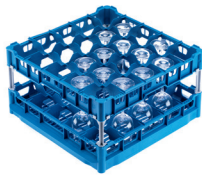

1. **U 545 Glassware Basket**
   67654501D
2. Plastic basket
   - For 25 glasses, 3⅝" diameter
   - Compartments: 3⅝" x 3⅝"
   - Basket: 4¼" or 6¾" or 9¼" H x 19¾" W (20⅞" incl. side runners) x 19¼" D