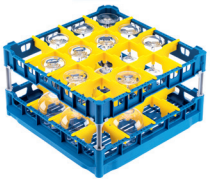

1. **U 544 Glassware Basket**
   67654401D
2. Plastic basket
   - For 16 glasses with 4½" diameter
   - Compartments: 4½" x 4½"
   - Basket: 4¼" or 6¾" or 9¼" H x 19¾" W (20⅞" incl. side runners) x 19¼" D