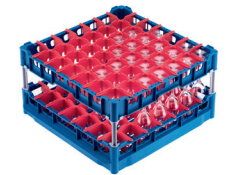

1. **U 547 Glassware Basket**
   67654701D
2. Plastic basket
   - For 49 glasses, 2½" diameter
   - Compartments: 2½" x 2½"
   - Baskets: 4¼" or 6¾" or 9¼" H x 19¾" W (20⅞" incl. side runners) x 19¼" D

Universal Baskets (for use with O 885, U 876 or U 890)*