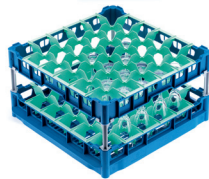

1. **U 546 Glassware Basket**
   67654601D
2. Plastic basket
   - For 36 glasses, 2⅞" diameter
   - Compartments: 2⅞" x 2⅞"
   - Baskets: 4¼" or 6¾" or 9¼" H x 19¾" W (20⅞" incl. side runners) x 19¼" D