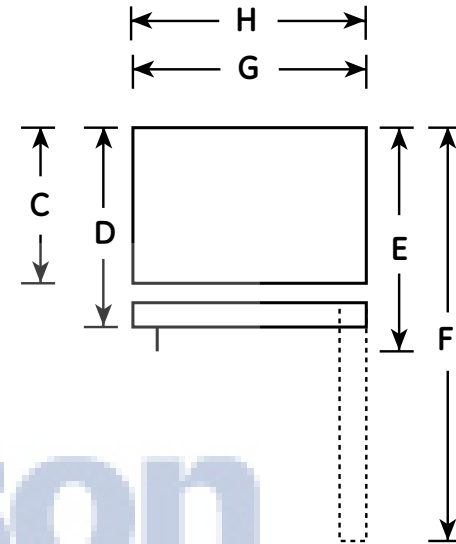

### Dimensions and Installation Information (in inches)

Overall Dimensions	Height to top of hinge (in.) A	69-5/8
	Height to top of case (in.) B	69
	Case depth without door (in.) C	28
	Case depth less door handle (in.) D	32-1/2
	Case depth with door handle (in.) E	35-1/8
	Depth with fresh food door open 90° (in.) F	47-1/2
	Width (in.) G	35-3/4
	Width with door open 90° inc. door handle (in.) H	44
Air Clearances	Each side (in.)	1/8
	Top (in.)	1
	Back (in.)	1