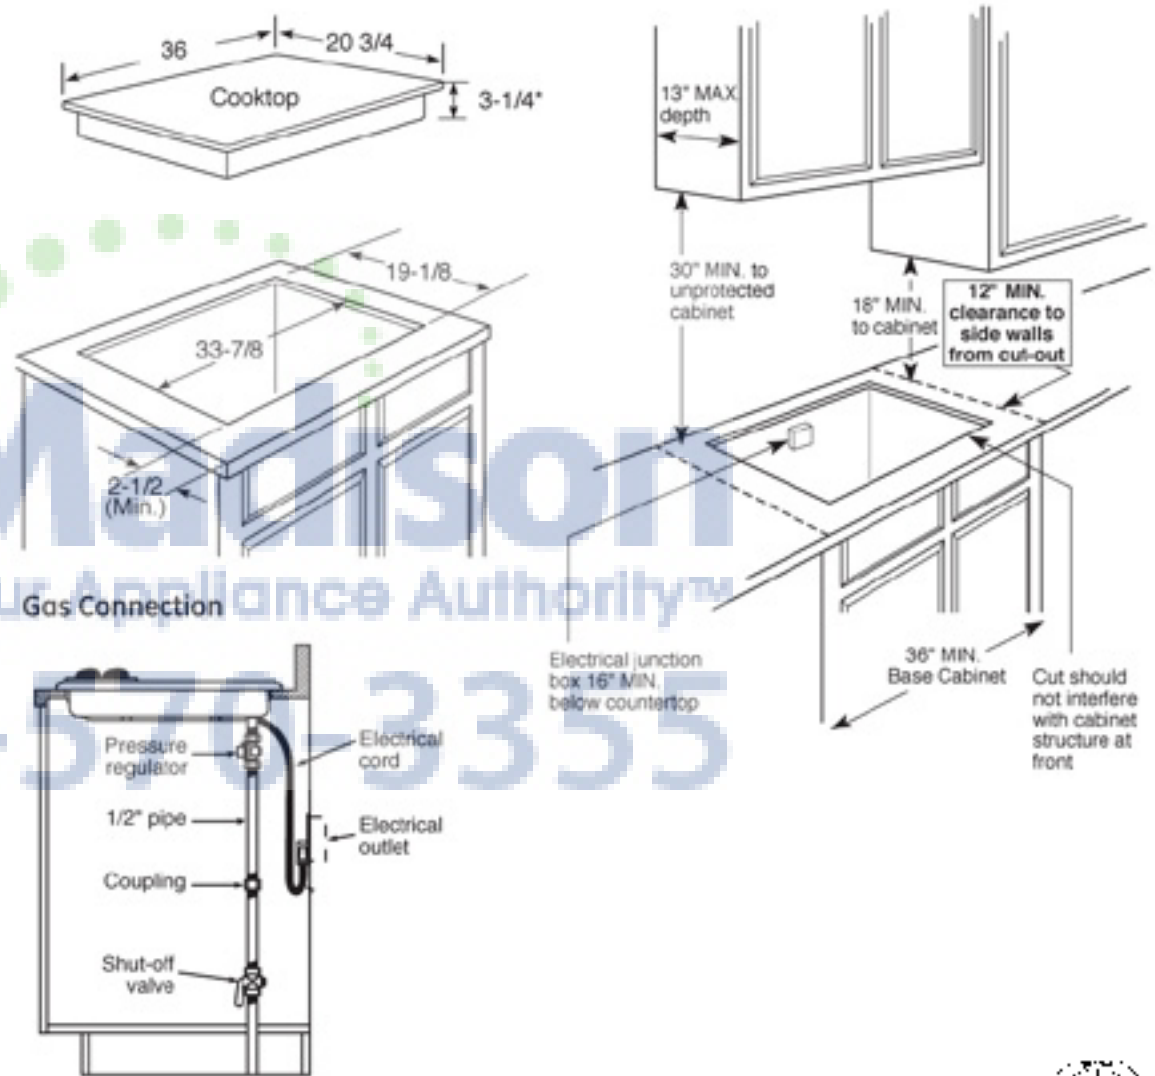

PGP986SET

GE Profile™ 36" Built-In Gas Cooktop

Dimensions and Installation Information

AGA Requirement: All gas cooktop models require 7/16" free area below cooktop height to combustible material. Requires 18" minimum from countertop to adjacent overhead cabinets.

Note: If installing with a GE Profile™ Telescopic Downdraft System, consult both cooktop and downdraft installation instructions packed with product before installing. Cooktop gas/electric supply may need to be re-routed to install downdraft.

Electrical Rating: 120V, 60Hz, 5A

Installation With Single Wall Oven Information:

30" Gas Cooktops are approved for use over select GE 27" and 30" Wall Ovens and Warming Drawers. 30" and 36" Gas cooktops are approved for use over 30" Wall Ovens and Warming Drawers. Refer to cooktop and wall oven/warming drawer installation instructions packed with product for current dimensional data.

Installation Information: Before installing, consult installation instructions, packed with product, for current dimensional data.

For answers to your Monogram®, GE Profile™ or GE® appliance questions, visit our website at geappliances.com or call GE Answer Center® service, 800.626.2000.