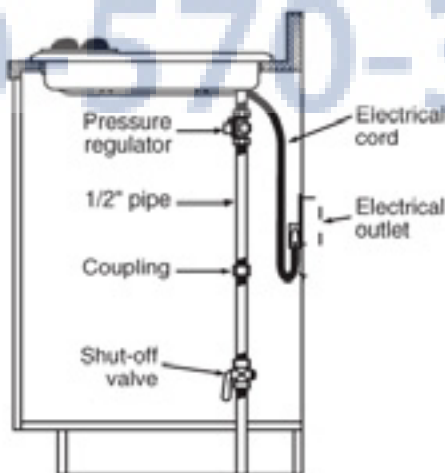

Gas Connection