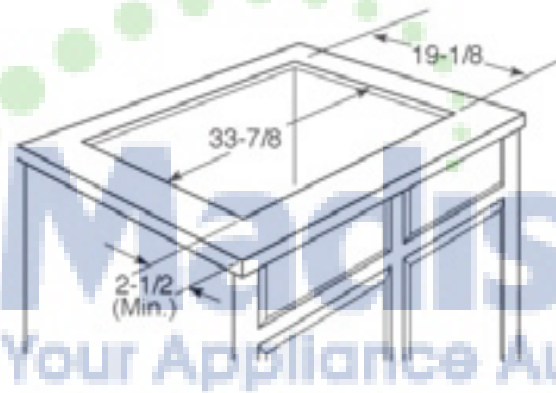

PGP976SET

GE Profile™ 36" Built-In Gas Cooktop

Dimensions and Installation Information

AGA Requirement: All gas cooktop models require 7/16" free area below cooktop height to combustible material. Requires 18" minimum from countertop to adjacent overhead cabinets.

Note: If installing with a GE Profile™ Telescopic Downdraft System, consult both cooktop and downdraft installation instructions packed with product before installing. Cooktop gas/electric supply may need to be re-routed to install downdraft.

Electrical Rating: 120V, 60Hz, 5A

Installation With Single Wall Oven Information:

30" Gas Cooktops are approved for use over select GE 27" and 30" Wall Ovens and Warming Drawers. 30" and 36" Gas cooktops are approved for use over 30" Wall Ovens and Warming Drawers. Refer to cooktop and wall oven/warming drawer installation instructions packed with product for current dimensional data.

Installation Information: Before installing, consult installation instructions, packed with product, for current dimensional data.

For answers to your Monogram,® GE Profile™ or GE® appliance questions, visit our website at geappliances.com or call GE Answer Center® service, 800.626.2000.