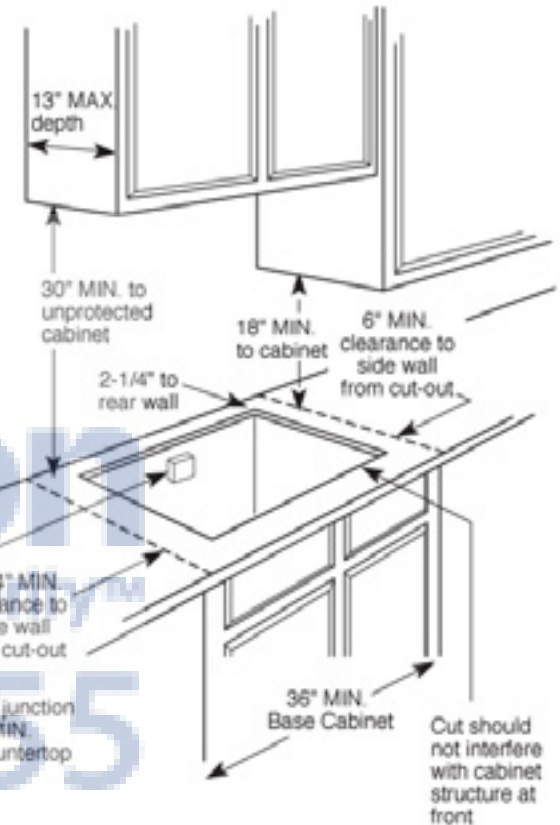

Gas Connection