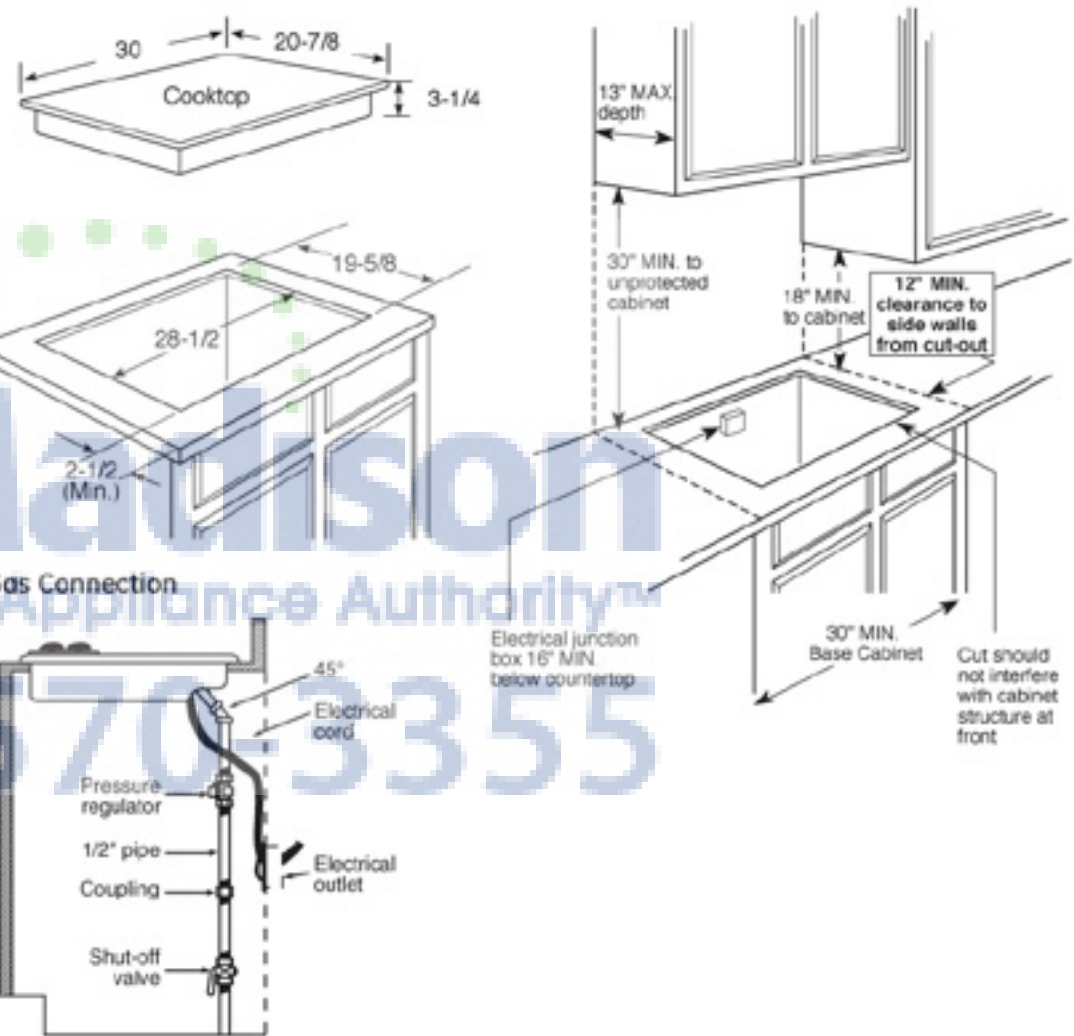

PGP959SET

GE Profile™ 30" Built-In Gas Cooktop

Dimensions and Installation Information

AGA Requirement: All gas cooktop models require 7/16" free area below cooktop height to combustible material. Requires 18" minimum from countertop to adjacent overhead cabinets.

Note: If installing with a GE Profile™ Telescopic Downdraft System, consult both cooktop and downdraft installation instructions packed with product before installing. Cooktop gas/electric supply may need to be re-routed to install downdraft.

Electrical Rating: 120V, 60Hz, 5A

Installation With Single Wall Oven Information:

30" Gas Cooktops are approved for use over select GE 27" and 30" Wall Ovens and Warming Drawers. 30" and 36" Gas cooktops are approved for use over 30" Wall Ovens and Warming Drawers. Refer to cooktop and wall oven/warming drawer installation instructions packed with product for current dimensional data.

Installation Information: Before installing, consult installation instructions, packed with product, for current dimensional data.

For answers to your Monogram,® GE Profile™ or GE® appliance questions, visit our website at geappliances.com or call GE Answer Center® service, 800.626.2000.

imagination at work

Specification Revised 7/11

230237