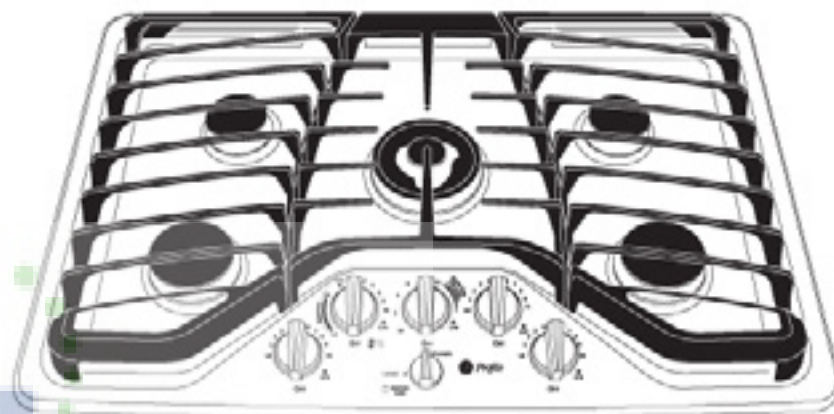

imagination at work

Specification Revised 7/11

230237

PGP959SET

GE Profile™ 30" Built-In Gas Cooktop

Features and Benefits

- Deep-recessed cooktop - Deep-recessed cooktop contains spills in one area that's easy to wipe clean
- Sealed cooktop burners - Burner elements are sealed to the cooktop to keep foods and liquid contained on the cooktop, making cleaning painless
- 20,000 BTU tri-ring burner - Three-in-one burner is designed for accelerated boiling and gentle simmering
- Precise Simmer burner - Allows for low, even heat distribution that is ideal delicate foods and sauces
- Heavy cast grates - Premium cast iron grates deliver the highest level of cooktop performance
- LED backlit knobs - Sleek LED backlit knobs indicate when burners are on
- Dishwasher-Safe Grates and Knobs - Feature durable construction for worry-free, effortless cleaning and maintenance
- Model PGP959SETSS - Stainless steel