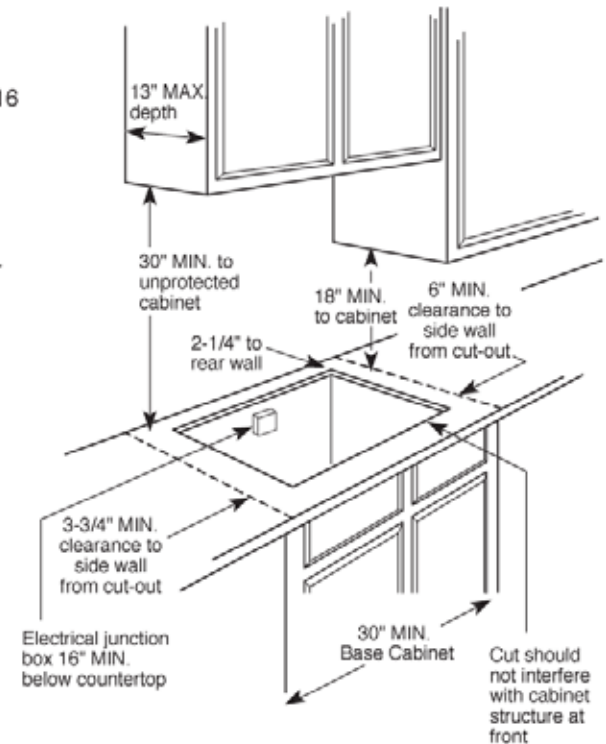

Gas Connection