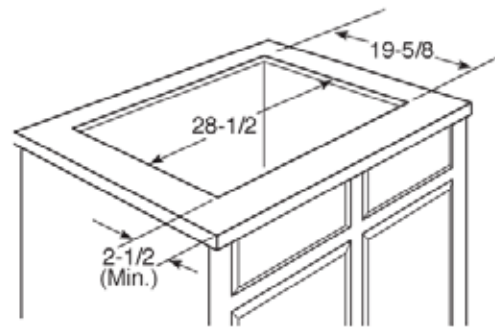

PGP943SET

GE Profile™ 30" Built-In Gas Cooktop

Dimensions and Installation Information

AGA Requirement: All gas cooktop models require 7/16" free area below cooktop height to combustible material. Requires 18" minimum from countertop to adjacent overhead cabinets.

Note: If installing with a GE Profile™ Telescopic Downdraft System, consult both cooktop and downdraft installation instructions packed with product before installing. Cooktop gas/electric supply may need to be re-routed to install downdraft.

Electrical Rating: 120V, 60Hz, 5A

Installation With Single Wall Oven Information:

30" Gas Cooktops are approved for use over select GE 27" and 30" Wall Ovens and Warming Drawers. 30" and 36" Gas cooktops are approved for use over 30" Wall Ovens and Warming Drawers. Refer to cooktop and wall oven/warming drawer installation instructions packed with product for current dimensional data.

Installation Information: Before installing, consult installation instructions, packed with product, for current dimensional data.

For answers to your Monogram®, GE Profile™ or GE® appliance questions, visit our website at geappliances.com or call GE Answer Center® service, 800.626.2000.