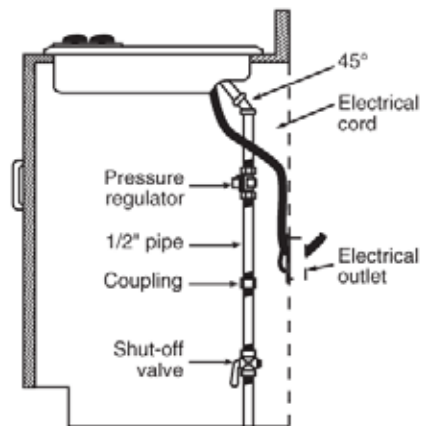

Note: If installing with a GE Profile™ Telescopic Downdraft System, consult both cooktop and downdraft installation instructions packed with product before installing. Cooktop gas/electric supply may need to be re-routed to install downdraft.

Electrical Rating: 120V, 60Hz, 5A

Installation With Single Wall Oven Information:

30" Gas Cooktops are approved for use over select GE 27" and 30" Wall Ovens and Warming Drawers. 30" and 36" Gas cooktops are approved for use over 30" Wall Ovens and Warming Drawers. Refer to cooktop and wall oven/warming drawer installation instructions packed with product for current dimensional data.

Gas Connection

PGP943SET

GE Profile™ 30" Built-In Gas Cooktop

Features and Benefits

- Deep-recessed cooktop - Deep-recessed cooktop contains spills in one area that's easy to wipe clean
- Sealed cooktop burners - Burner elements are sealed to the cooktop to keep foods and liquid contained on the cooktop, making cleaning painless
- PowerBoil™ 15,000 BTU burner - This powerful element instantly supplies the intense heat need for boiling, sautéing and stir frying
- Precise Simmer burner - Allows for low, even heat distribution that is ideal for delicate foods and sauces
- Matte Deluxe-Cast Grates - Durable cast-iron offers lasting performance
- Dishwasher-Safe Grates and Knobs - Feature durable construction for worry-free, effortless cleaning and maintenance
- Model PGP943SETSS - Stainless steel