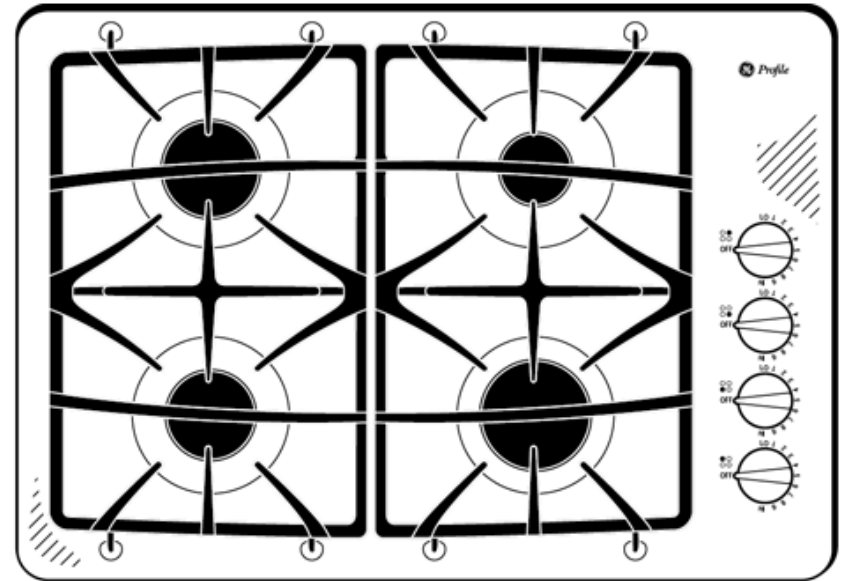

Electrical Rating: 120V, 60Hz, 5A

Installation With Single Wall Oven Information:

30" Gas Cooktops are approved for use over select GE 27" and 30" Wall Ovens and Warming Drawers. 30" and 36" Gas cooktops are approved for use over 30" Wall Ovens and Warming Drawers. Refer to cooktop and wall oven/warming drawer installation instructions packed with product for current dimensional data.

Gas Connection

PGP943SET

GE Profile™ 30" Built-In Gas Cooktop

Features and Benefits

- Deep-recessed cooktop - Deep-recessed cooktop contains spills in one area that's easy to wipe clean
- Sealed cooktop burners - Burner elements are sealed to the cooktop to keep foods and liquid contained on the cooktop, making cleaning painless
- PowerBoil™ 15,000 BTU burner - This powerful element instantly supplies the intense heat need for boiling, sautéing and stir frying
- Precise Simmer burner - Allows for low, even heat distribution that is ideal for delicate foods and sauces
- Matte Deluxe-Cast Grates - Durable cast-iron offers lasting performance
- Dishwasher-Safe Grates and Knobs - Feature durable construction for worry-free, effortless cleaning and maintenance
- Model PGP943SETSS - Stainless steel