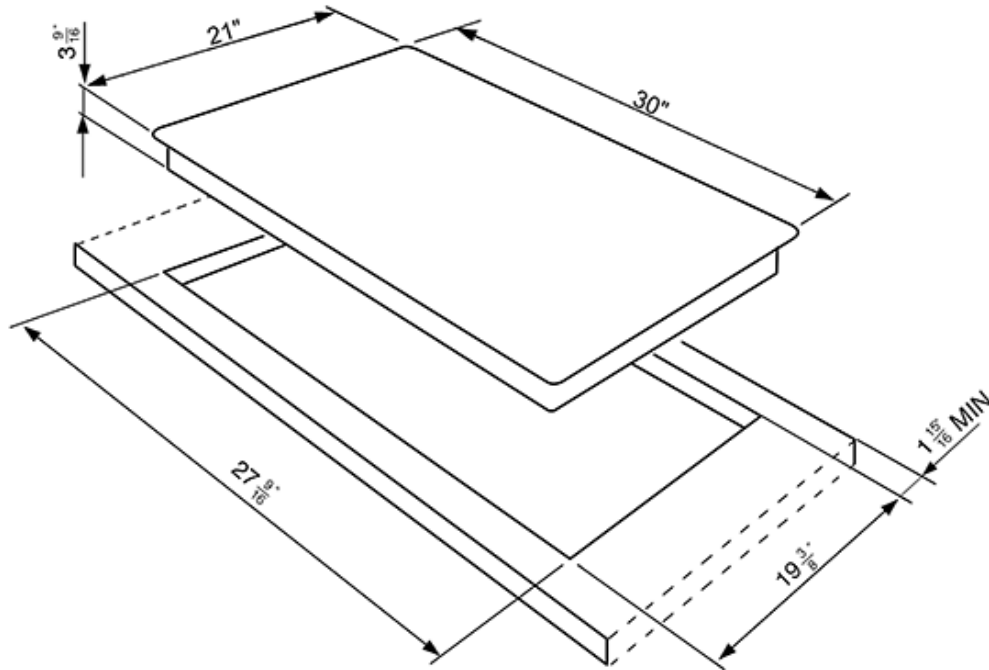

Gas Inlet/Power supply location: Back right

Voltage rating: 120V / 60Hz / 0.1Amps

Options

- **WOKGHU** - Cast iron wok ring
- **6MPGF75SC** - Linea control knobs kit

PGFU30X

classic

gas
30"
stainless steel
ultra low profile base