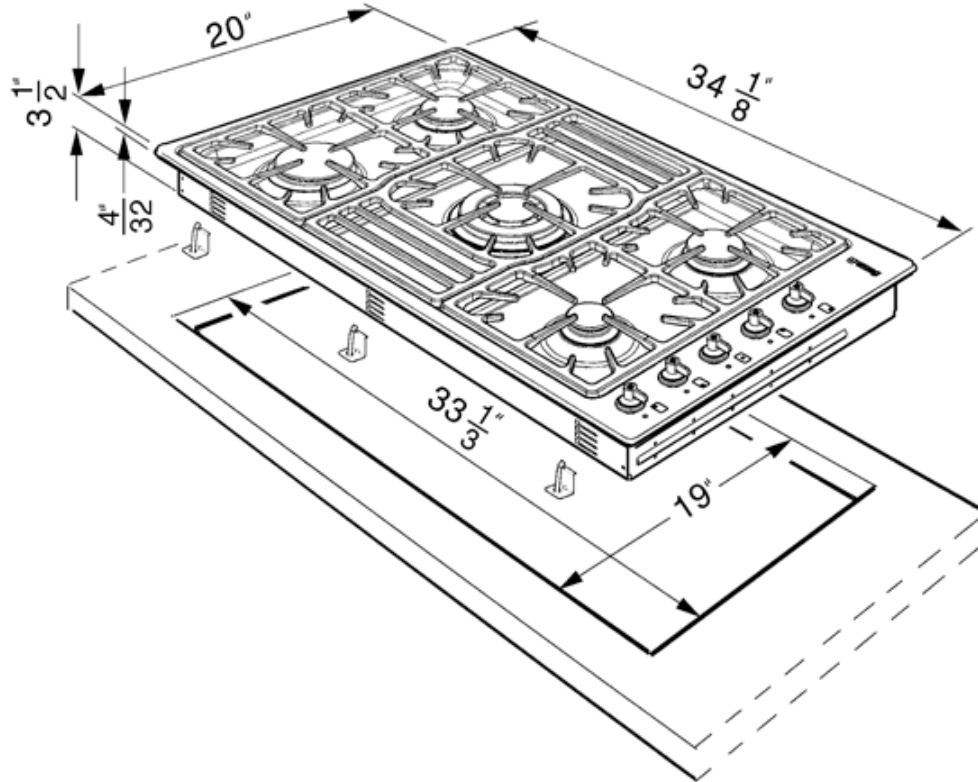

Sealed burners

Automatic electronic ignition

Safety valves

LP Gas conversion kit included

Gas Inlet/Power supply location: Back right

Voltage rating: 120V / 60Hz / 0.1Amps

# PGF95U3

Gas Cooktop, 90 cm (approx. 35"),  
Stainless Steel

**SMEG USA INC.**  
A&D BUILDING  
150 EAST 58th STREET  
7th FLOOR  
NEW YORK, NY, 10155