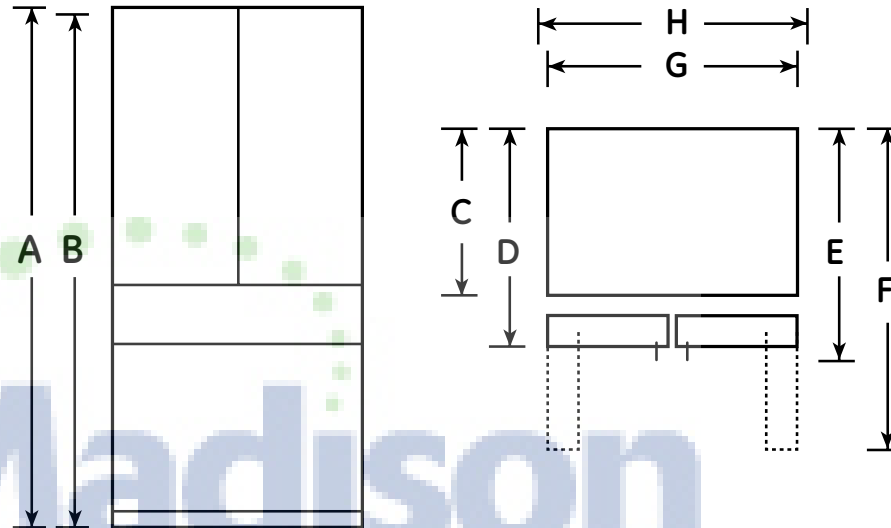

PGCS1RKZ

GE Profile™ 20.5 Cu. Ft. Refrigerator with Armoire Styling

Dimensions and Installation Information (in inches)

Overall Dimensions	Height to top of hinge (in.) A	69-5/8
	Height to top of case (in.) B	69
	Case depth without door (in.) C	23-7/8
	Case depth less door handle (in.) D	28-1/2
	Case depth with door handle (in.) E	31
	Depth with fresh food door open 90° (in.) F	43-1/8
	Width (in.) G	35-3/4
Air Clearances	Width with door open 90° inc. door handle (in.) H	44
	Each side (in.)	1/8
	Top (in.)	1
	Back (in.)	1/2

Note:

Anti-tip bracket part number 200D8494P001 will be shipped with every counter-depth model

For answers to your Monogram,® GE Profile™ or GE® appliance questions, visit our website at geappliances.com or call GE Answer Center® service, 800.626.2000.