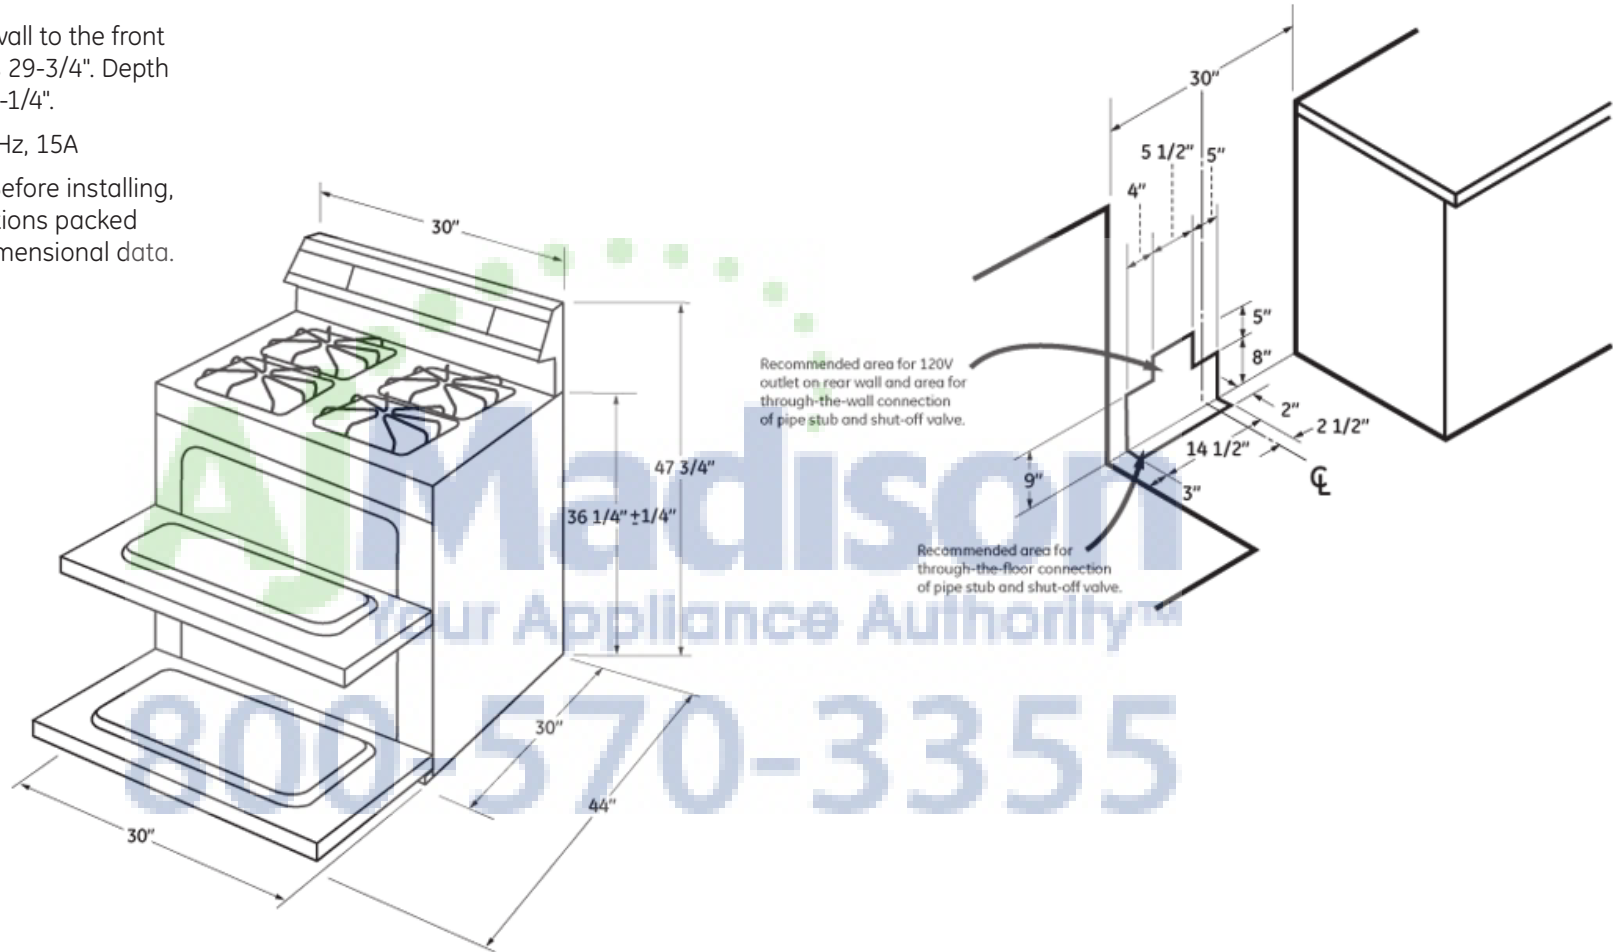

PGB995DET

GE Profile™ 30" Free-Standing Gas Double Oven with Convection Range

Dimensions and Installation Information (in inches)

Note: Dimension from the wall to the front of the closed door handle is 29-3/4". Depth to front edge of cooktop 25-1/4".

Electrical Rating: 120V, 60Hz, 15A

Installation Information: Before installing, consult installation instructions packed with product for current dimensional data.

For answers to your Monogram®, GE Profile™ or GE® appliance questions, visit our website at geappliances.com or call GE Answer Center® service, 800.626.2000.

imagination at work

Specification Revised 7/11

230546