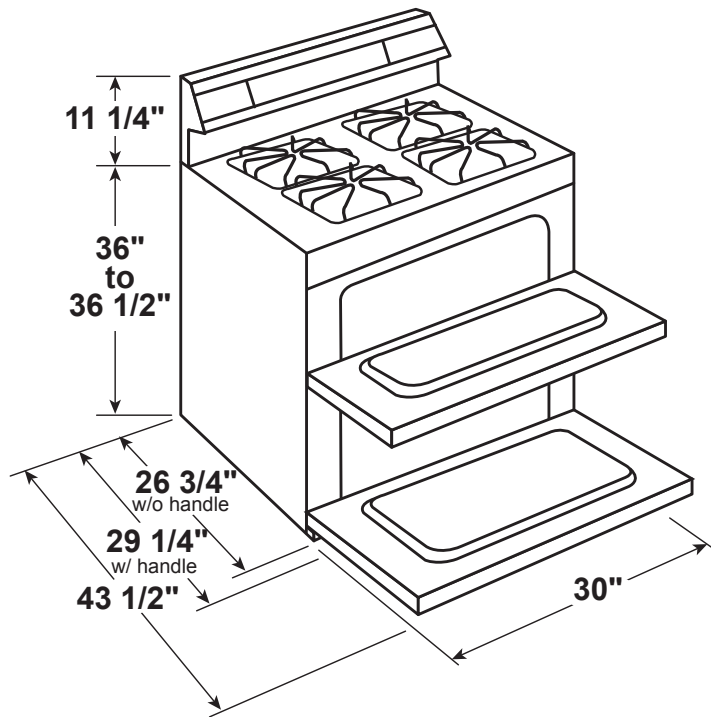

PGB960SEJ/BEJ

GE Profile™ Series 30" Free-Standing Gas Double Oven Convection Range

DIMENSIONS AND INSTALLATION INFORMATION (IN INCHES)

ELECTRICAL RATING: 120V, 60Hz, 15A

INSTALLATION INFORMATION: Before installing, consult installation instructions packed with product for current dimensional data.