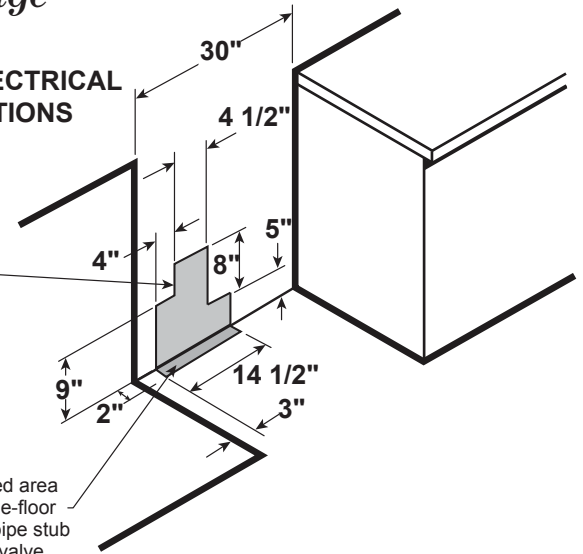

GAS PIPE AND ELECTRICAL OUTLET LOCATIONS

Recommended area for 120V outlet on rear wall and area for through-the-wall connection of pipe stub and shut-off valve.

Recommended area for through-the-floor connection of pipe stub and shut-off valve.