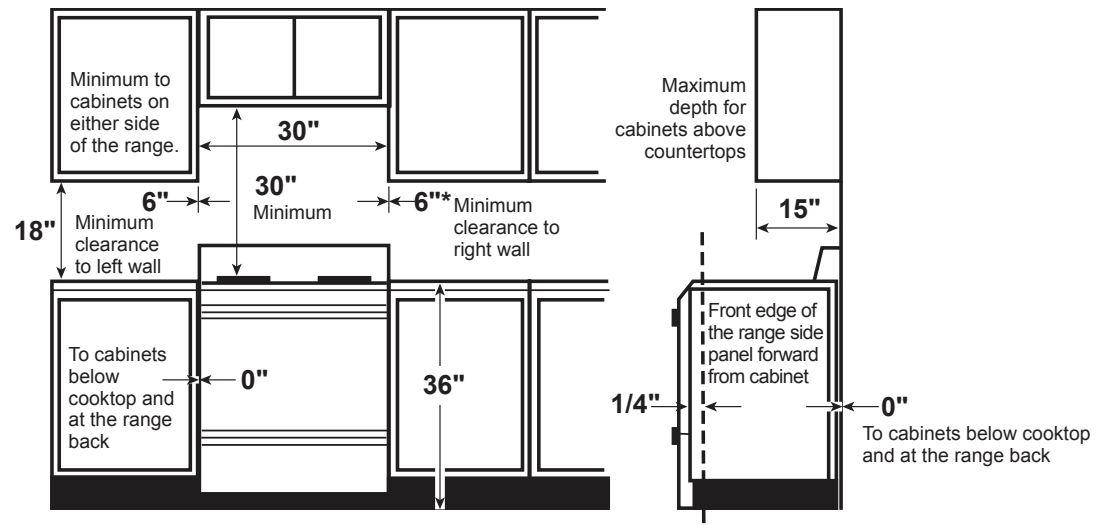

GAS PIPE AND ELECTRICAL OUTLET LOCATIONS

Recommended area for 120V outlet on rear wall and area for through-the-wall connection of pipe stub and shut-off valve.

Recommended area for through-the-floor connection of pipe stub and shut-off valve.