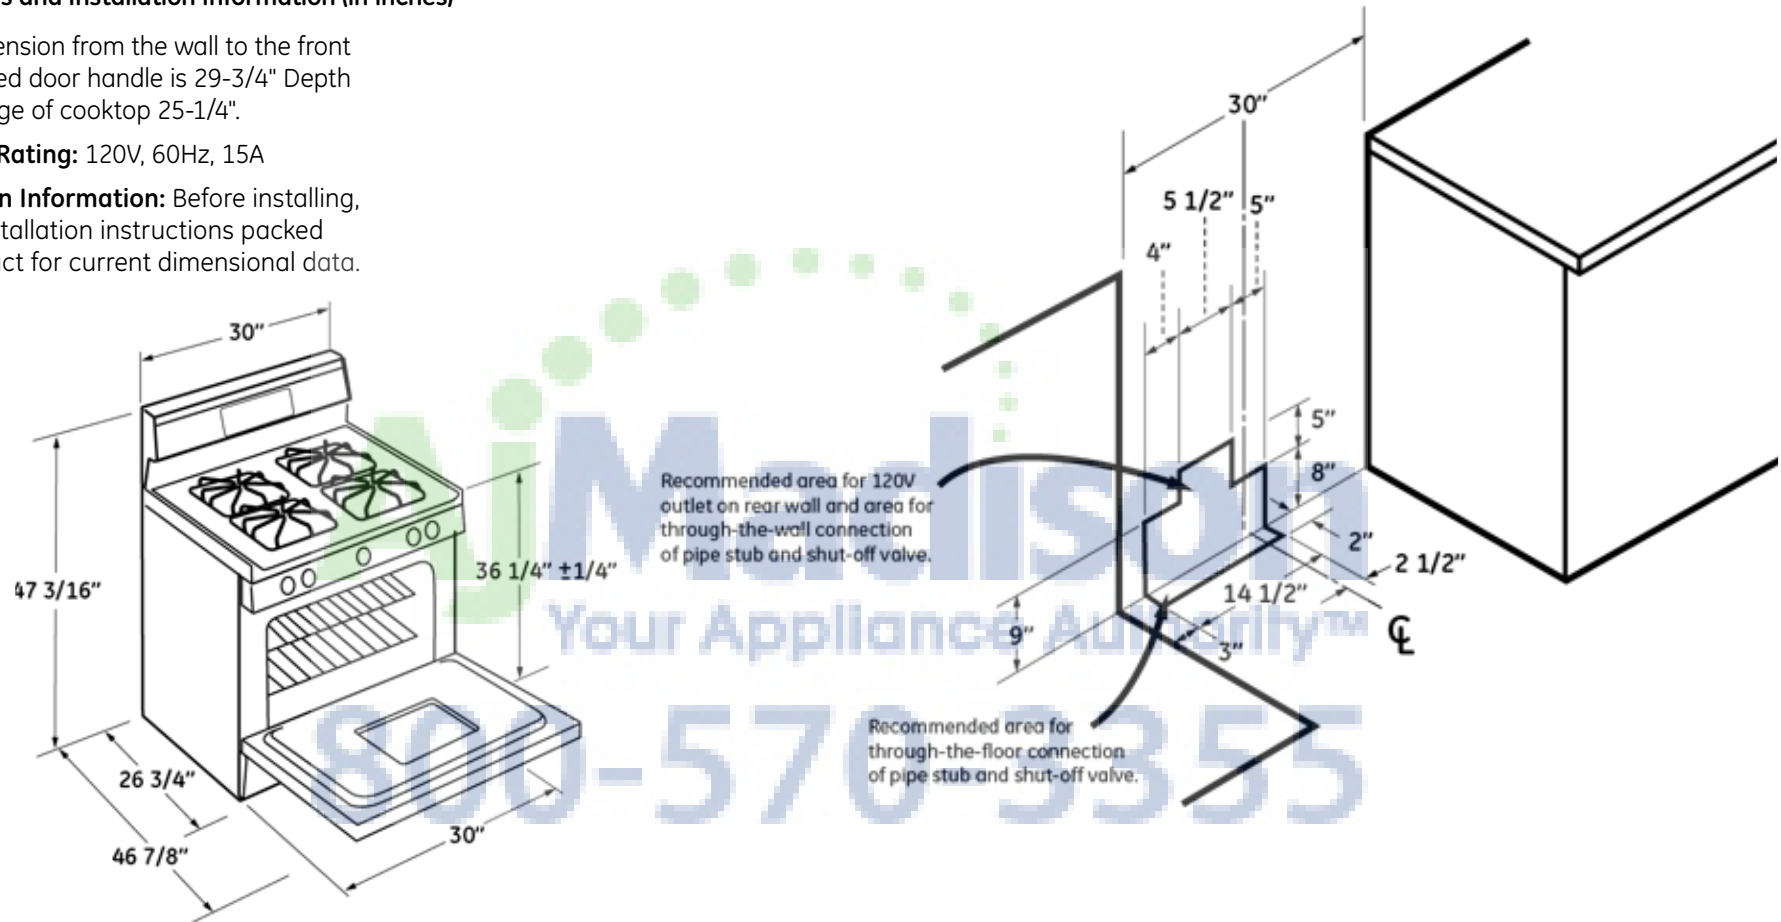

PGB935SET

GE Profile™ 30" Free-Standing Self Clean Gas Range with Baking Drawer

Dimensions and Installation Information (in inches)

Note: Dimension from the wall to the front of the closed door handle is 29-3/4" Depth to front edge of cooktop 25-1/4".

Electrical Rating: 120V, 60Hz, 15A

Installation Information: Before installing, consult installation instructions packed with product for current dimensional data.

For answers to your Monogram,® GE Profile™ or GE® appliance questions, visit our website at geappliances.com or call GE Answer Center® service, 800.626.2000.

imagination at work

Specification Created 4/11

230544