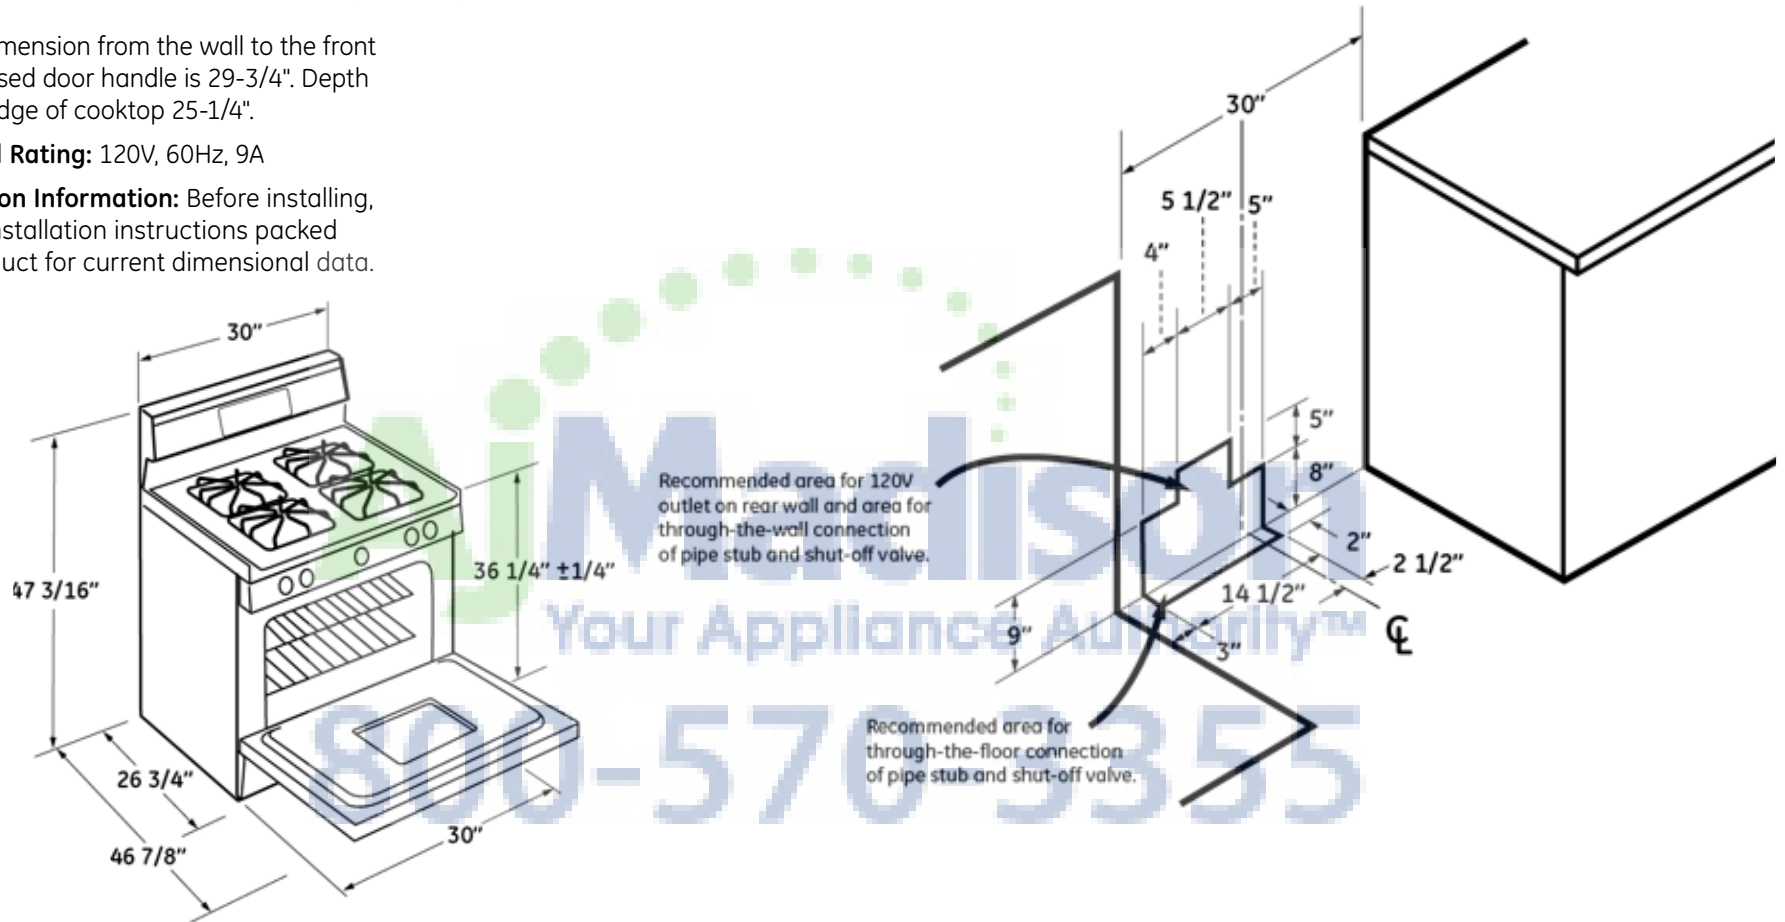

PGB915SET

GE Profile™ 30" Free-Standing Self-Clean Gas Range

Dimensions and Installation Information (in inches)

*Note: Dimension from the wall to the front of the closed door handle is 29-3/4". Depth to front edge of cooktop 25-1/4".

Electrical Rating: 120V, 60Hz, 9A

Installation Information: Before installing, consult installation instructions packed with product for current dimensional data.

For answers to your Monogram,® GE Profile™ or GE® appliance questions, visit our website at geappliances.com or call GE Answer Center® service, 800.626.2000.

imagination at work

Specification Created 4/11

230541