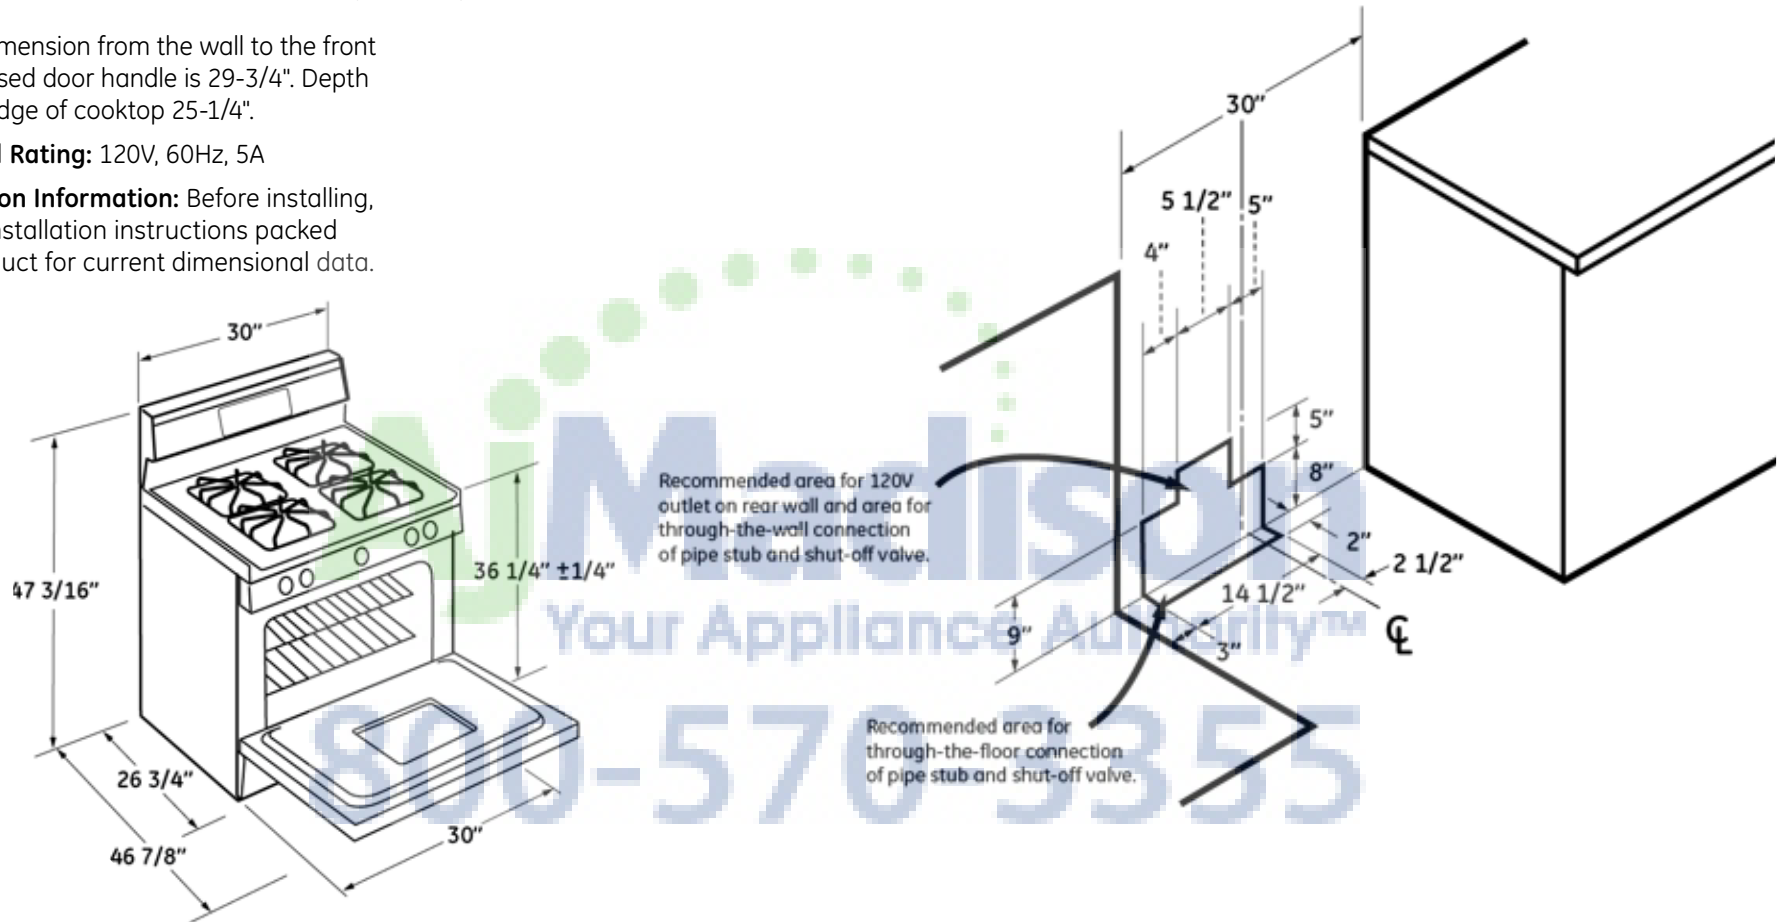

PGB900SET

GE Profile™ 30" Free-Standing Self-Clean Gas Range

Dimensions and Installation Information (in inches)

*Note: Dimension from the wall to the front of the closed door handle is 29-3/4". Depth to front edge of cooktop 25-1/4".

Electrical Rating: 120V, 60Hz, 5A

Installation Information: Before installing, consult installation instructions packed with product for current dimensional data.

For answers to your Monogram,® GE Profile™ or GE® appliance questions, visit our website at geappliances.com or call GE Answer Center® service, 800.626.2000.