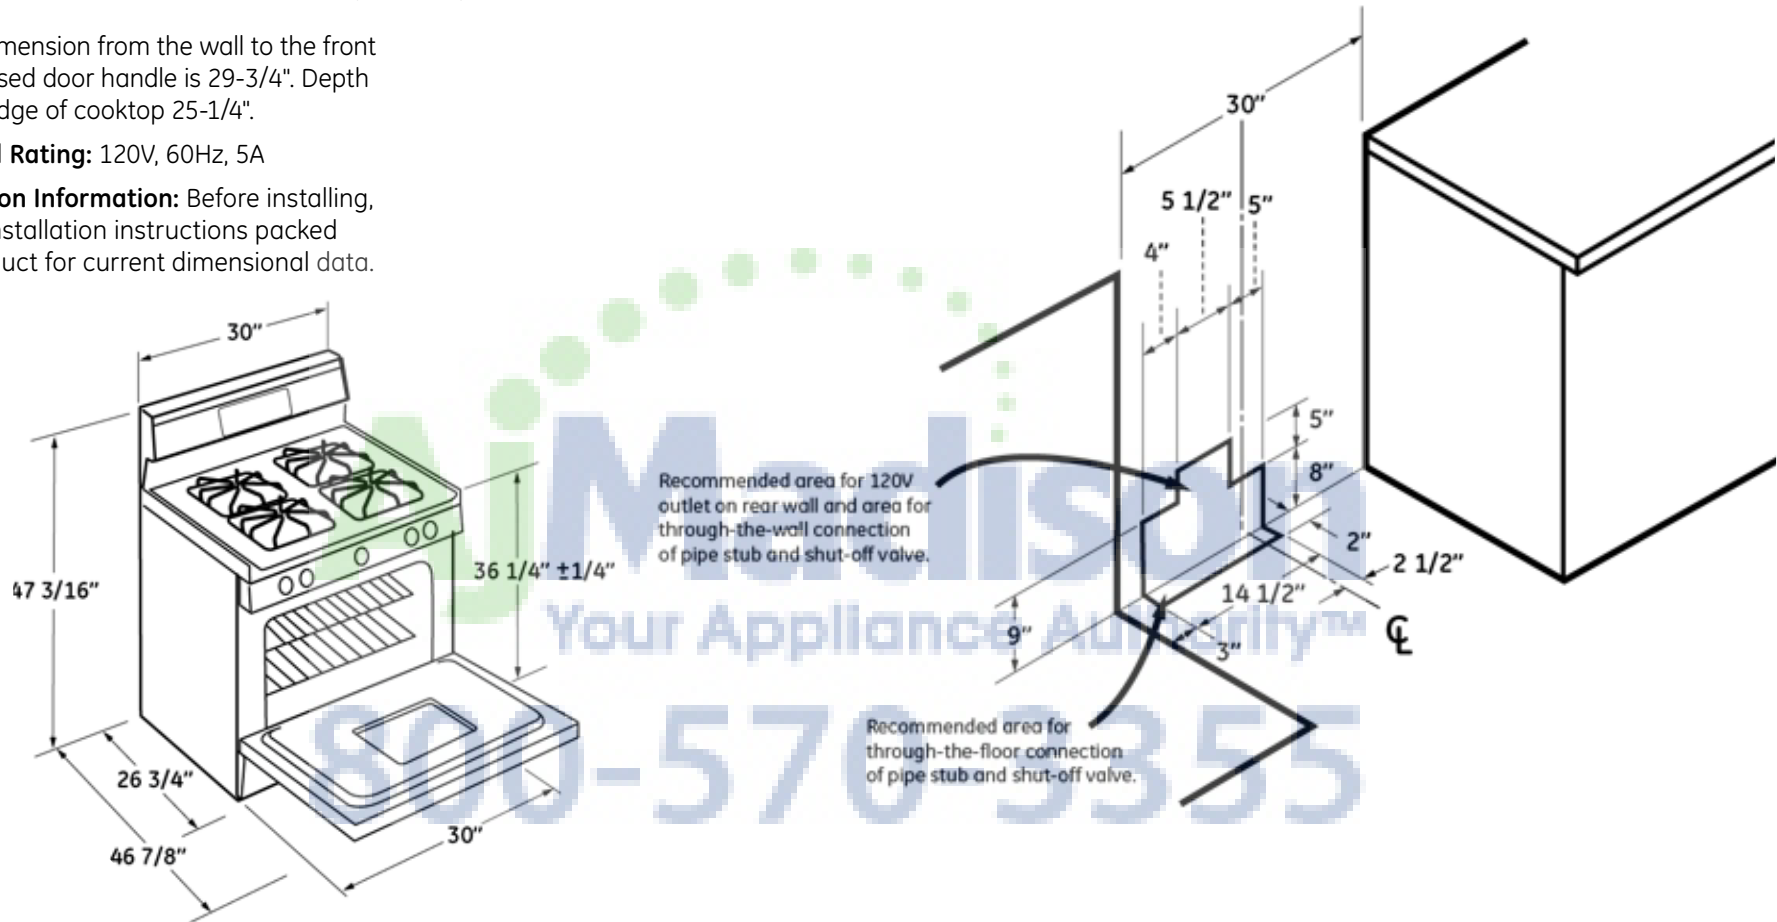

PGB900DET

GE Profile™ 30" Free-Standing Self-Clean Gas Range

Dimensions and Installation Information (in inches)

*Note: Dimension from the wall to the front of the closed door handle is 29-3/4". Depth to front edge of cooktop 25-1/4".

Electrical Rating: 120V, 60Hz, 5A

Installation Information: Before installing, consult installation instructions packed with product for current dimensional data.

For answers to your Monogram,® GE Profile™ or GE® appliance questions, visit our website at geappliances.com or call GE Answer Center® service, 800.626.2000.