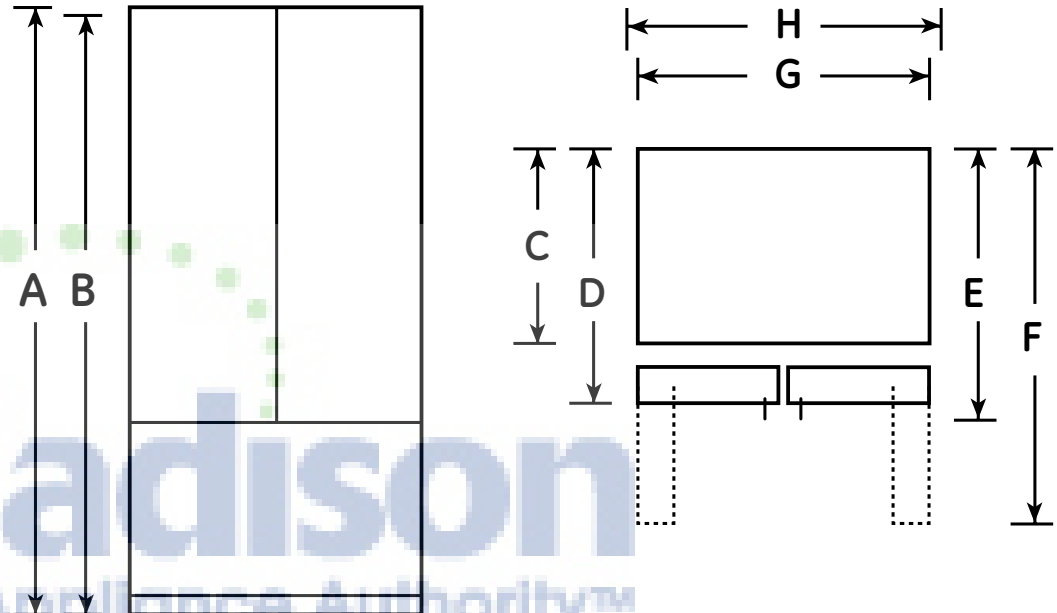

PFSS0MFC

GE Profile™ 19.5 Cu. Ft. Stainless French Door Bottom-Freezer Refrigerator

Dimensions and Installation Information (in inches)

Overall Dimensions	Height to top of hinge (in.) A	66-1/2
	Height to top of case (in.) B	65-3/4
	Case depth without door (in.) C	28-3/4
	Case depth less door handle (in.) D	32-1/2
	Case depth with door handle (in.) E	35-1/4
	Depth with fresh food door open 90° (in.) F	46-1/8
	Width (in.) G	44-3/4
	Width with door open 90° inc. door handle (in.) H	29-3/4
Air Clearances	Each side (in.)	1/8
	Top (in.)	1
	Back (in.)	2