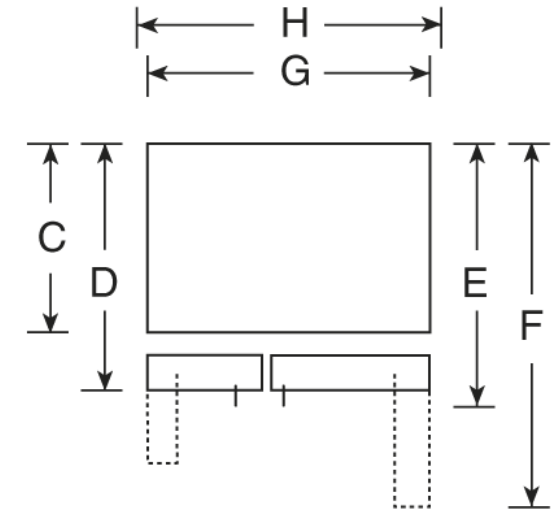

PFE27KGD

GE Profile™ ENERGY STAR® 27.0 Cu. Ft. French-Door Ice & Water Refrigerator

Dimensions and Installation Information (in inches)

Overall Dimensions	Height to top of hinge (in.) A	70-1/4
	Height to top of case (in.) B	69
	Case depth without door (in.) C	29-1/4
	Case depth less door handle (in.) D	33-3/4
	Case depth with door handle (in.) E	36-1/8
	Depth with fresh food door open 90° (in.) F	48
	Width (in.) G	35-3/4
Air	Width with door open 90° inc. door handle (in.) H	43-1/2
	Each side (in.)	1/4
	Top (in.)	1
	Back (in.)	1