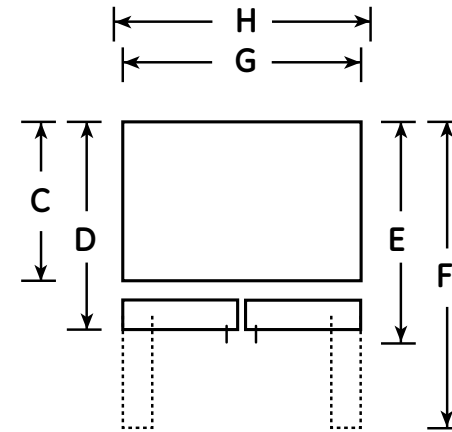

PFE22KSE

GE Profile™ Series ENERGY STAR® 22.1 Cu. Ft. Refrigerator with External Dispenser

Dimensions and Installation Information (in inches)

Overall Dimensions	Height to top of hinge (in.) A	68-1/2
	Height to top of case (in.) B	67-3/4
	Case depth without door (in.) C	28-1/4
	Case depth less door handle (in.) D	32-3/8
	Case depth with door handle (in.) E	34-7/8
	Depth with fresh food door open 90° (in.) F	46-5/8
	Width (in.) G	32-3/4
	Width with door open 90° inc. door handle (in.) H	40-3/8
Air Clearances	Each side (in.)	1/8
	Top (in.)	1
	Back (in.)	2