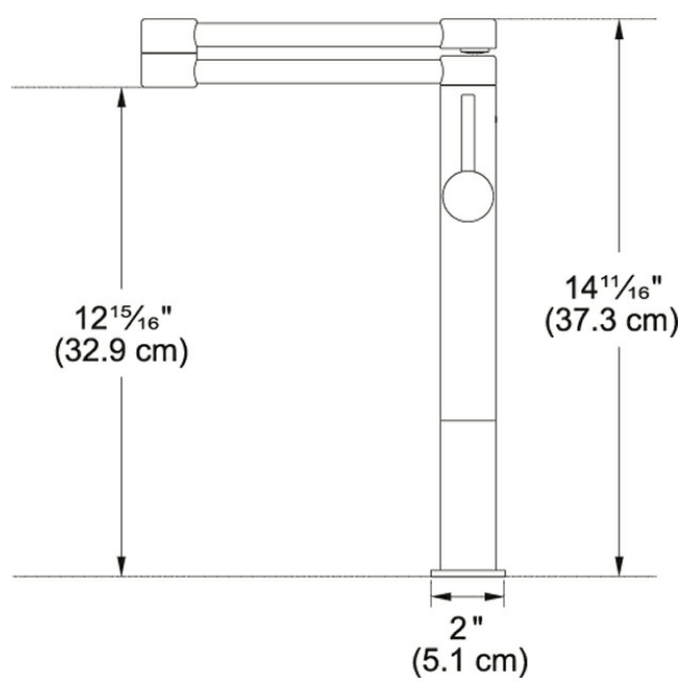

Product Picture

Technical Drawing

Product Information

Version	Deck Mounted Pot Filler
Spray Type	Full Spray
Faucet Operation	Side Lever
Flow Rate	2.2 gpm
Cartridge	12mm Ceramic Cartridge
Where to buy	Showroom