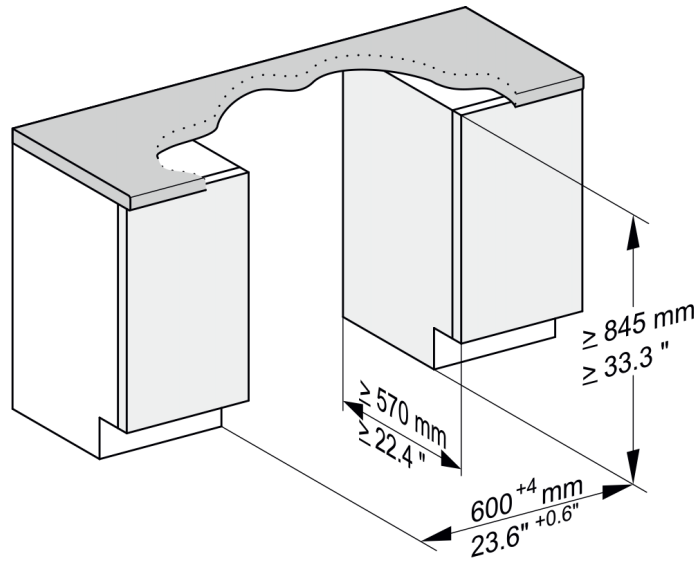

MATERIAL

11605450

SPECIFICATIONS	
Overall Unit Dimensions	23.5" (598 mm) W x 33.3" - 35.8" (845 -910 mm) H x 22.4" (570 mm) D [Depth does not include door panel]
Niche	
Minimum Cabinet Niche Opening	23 ⁵ / ₈ " (600 mm) W x 33 ³ / ₄ " (845 mm) H x 22 ⁷ / ₁₆ " (570 mm) D
Plumbing	
Water Supply Requirements	<ul style="list-style-type: none"> • Cold or Hot (max 140°F/60°C) water connection • Male 3/4" GHT • Water pressure range 0.73 psi (0.05 bar) and 145 psi (10 bar)
Water Connection Line (Supplied)	Length: 4.9 ft (1.5 m) Female 3/4" GHT
Drain Hose (Supplied)	Length: 4.9 ft (1.5 m) 7/8" (22 mm) internal diameter
Electrical	
Electrical Requirements	110V / 120V, 60Hz, 15 Amps
Power Cord (Convertible to hardwire)	NEMA 5-15 plug, 5' 7" (1.7 m)
Sound	
Sound level	45 dB(A)
Shipping	
Shipping Weight	112 lbs (51 kg)
Shipping Dimensions	26.4" (670 mm) W x 38.2" (970 mm) H x 26.4" (670 mm) D

PRODUCT DIMENSIONS

CUTOUT DIMENSIONS

CUSTOM PANEL

Panel Height = HTC - TKH

HTC = Height to the underside of Countertop

TKH = Toe Kick Height

Note: Control panel is along the top edge of the unit.

Front Panel Dimensions

Length: 27.2" (690 mm) - 31.9" (810 mm)

Thickness: 0.63" (16 mm) - 0.79" (20 mm)

Width: 23.4" (595 mm) in all cases

Weight: 11 lbs (5 kg) - 26.5 lbs (12 kg)