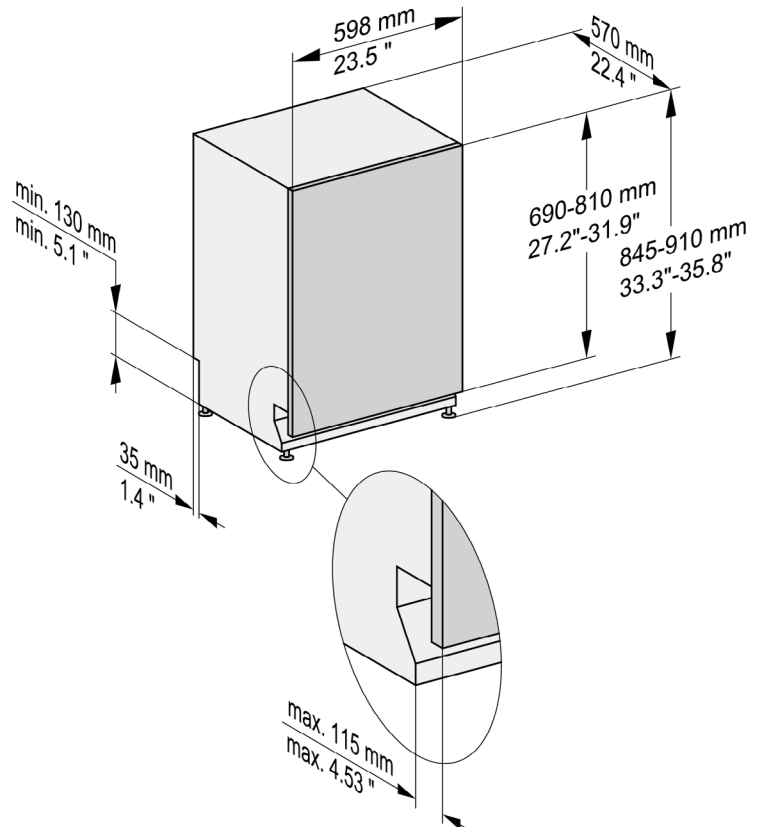

PFD 104 SCVi (120V) 24" Fully Integrated Dishwasher K2o

Features:

- Integrated Dishwasher for offices, showrooms, legal practices, kitchen studios, and private homes
- Ideal for up to 5 wash cycles per day
- Tested for 12,500 program cycles
- MaxiComfort Baskets with 3D MultiFlex Drawer
- With Baskets as standard
- BrilliantLight interior lighting
- Integrated water softener
- Perfect integration into handleless kitchens
- Knock2open
- AutoOpen and AutoClose
- WiFiConn@ct as standard

MATERIAL

11605450

SPECIFICATIONS	
Overall Unit Dimensions	23.5" (598 mm) W x 33.3" - 35.8" (845 -910 mm) H x 22.4" (570 mm) D [Depth does not include door panel]
Niche	
Minimum Cabinet Niche Opening	23 ⁵ / ₈ " (600 mm) W x 33 ³ / ₄ " (845 mm) H x 22 ⁷ / ₁₆ " (570 mm) D
Plumbing	
Water Supply Requirements	<ul style="list-style-type: none"> • Cold or Hot (max 140°F/60°C) water connection • Male 3/4" GHT • Water pressure range 0.73 psi (0.05 bar) and 145 psi (10 bar)
Water Connection Line (Supplied)	Length: 4.9 ft (1.5 m) Female 3/4" GHT
Drain Hose (Supplied)	Length: 4.9 ft (1.5 m) 7/8" (22 mm) internal diameter
Electrical	
Electrical Requirements	110V / 120V, 60Hz, 15 Amps
Power Cord (Convertible to hardwire)	NEMA 5-15 plug, 5' 7" (1.7 m)
Sound	
Sound level	45 dB(A)
Shipping	
Shipping Weight	112 lbs (51 kg)
Shipping Dimensions	26.4" (670 mm) W x 38.2" (970 mm) H x 26.4" (670 mm) D

PRODUCT DIMENSIONS

CUTOUT DIMENSIONS

CUSTOM PANEL

Panel Height = HTC - TKH

HTC = Height to the underside of Countertop

TKH = Toe Kick Height

Note: Control panel is along the top edge of the unit.

Front Panel Dimensions

Length: 27.2" (690 mm) - 31.9" (810 mm)

Thickness: 0.63" (16 mm) - 0.79" (20 mm)

Width: 23.4" (595 mm) in all cases

Weight: 11 lbs (5 kg) - 26.5 lbs (12 kg)