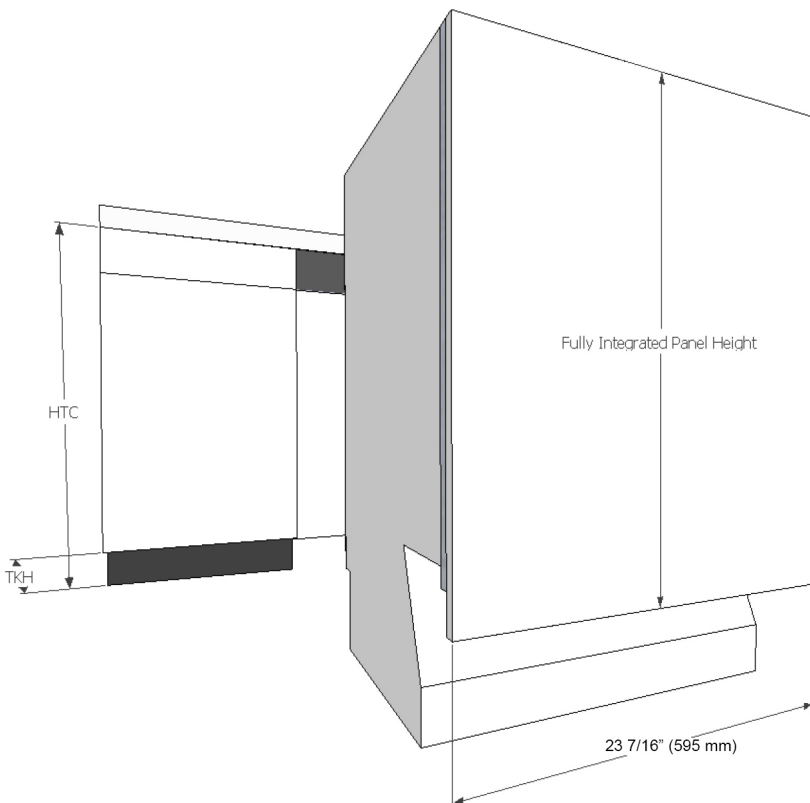

PFD 104 SCVi (120V) 24" Fully Integrated Dishwasher K2o

Features:

- Integrated Dishwasher for offices, showrooms, legal practices, kitchen studios, and private homes
- Ideal for up to 5 wash cycles per day
- Tested for 12,500 program cycles
- MaxiComfort Baskets with 3D MultiFlex Drawer
- With Baskets as standard
- BrilliantLight interior lighting
- Integrated water softener
- Perfect integration into handleless kitchens
- Knock2open
- AutoOpen and AutoClose
- WiFiConn@ct as standard

MATERIAL

11605450

SPECIFICATIONS	
Overall Unit Dimensions	23.5" (598 mm) W x 33.3" - 35.8" (845 -910 mm) H x 22.4" (570 mm) D [Depth does not include door panel]
Niche	
Minimum Cabinet Niche Opening	23 ⁵ / ₈ " (600 mm) W x 33 ³ / ₄ " (845 mm) H x 22 ⁷ / ₁₆ " (570 mm) D
Plumbing	
Water Supply Requirements	<ul style="list-style-type: none"> • Cold or Hot (max 140°F/60°C) water connection • Male 3/4" GHT • Water pressure range 0.73 psi (0.05 bar) and 145 psi (10 bar)
Water Connection Line (Supplied)	Length: 4.9 ft (1.5 m) Female 3/4" GHT
Drain Hose (Supplied)	Length: 4.9 ft (1.5 m) 7/8" (22 mm) internal diameter
Electrical	
Electrical Requirements	110V / 120V, 60Hz, 15 Amps
Power Cord (Convertible to hardwire)	NEMA 5-15 plug, 5' 7" (1.7 m)
Sound	
Sound level	45 dB(A)
Shipping	
Shipping Weight	112 lbs (51 kg)
Shipping Dimensions	26.4" (670 mm) W x 38.2" (970 mm) H x 26.4" (670 mm) D

PRODUCT DIMENSIONS

CUTOUT DIMENSIONS

CUSTOM PANEL

Panel Height = HTC - TKH

HTC = Height to the underside of Countertop

TKH = Toe Kick Height

Note: Control panel is along the top edge of the unit.

Front Panel Dimensions

Length: 27.2" (690 mm) - 31.9" (810 mm)

Thickness: 0.63" (16 mm) - 0.79" (20 mm)

Width: 23.4" (595 mm) in all cases

Weight: 11 lbs (5 kg) - 26.5 lbs (12 kg)