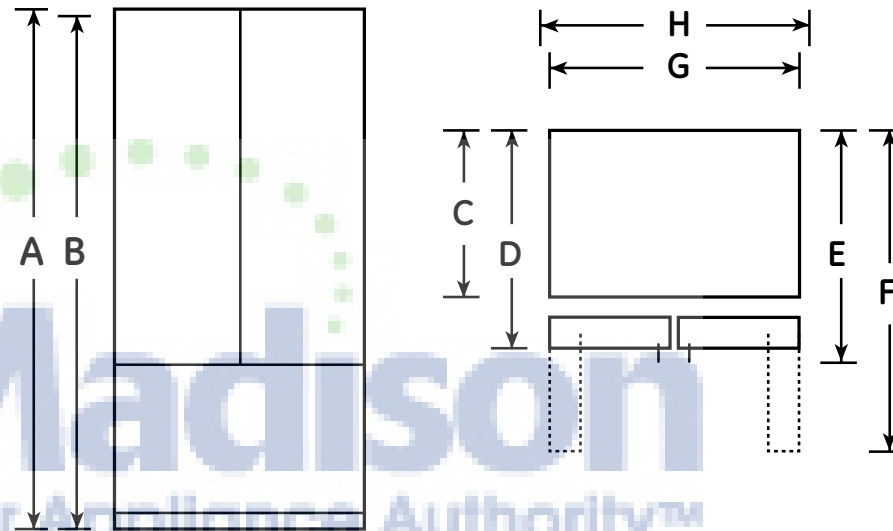

PFCF1RKZ

GE Profile™ ENERGY STAR® 20.9 Cu. Ft. French Door Bottom-Freezer Refrigerator

Dimensions and Installation Information (in inches)

Overall Dimensions	Height to top of hinge (in.) A	69
	Height to top of case (in.) B	69-5/8
	Case depth without door (in.) C	23-7/8
	Case depth less door handle (in.) D	28-1/2
	Case depth with door handle (in.) E	43-1/8
	Depth with fresh food door open 90° (in.) F	47
	Width (in.) G	TBD
Air Clearances	Width with door open 90° inc. door handle (in.) H	40-7/8
	Each side (in.)	1/8
	Top (in.)	1
	Back (in.)	1/2

Note:

Anti-tip bracket part number 200D8494P001 will be shipped with every counter-depth model

Above illustration intended for dimensional reference only. Refer to photography for actual product appearance.