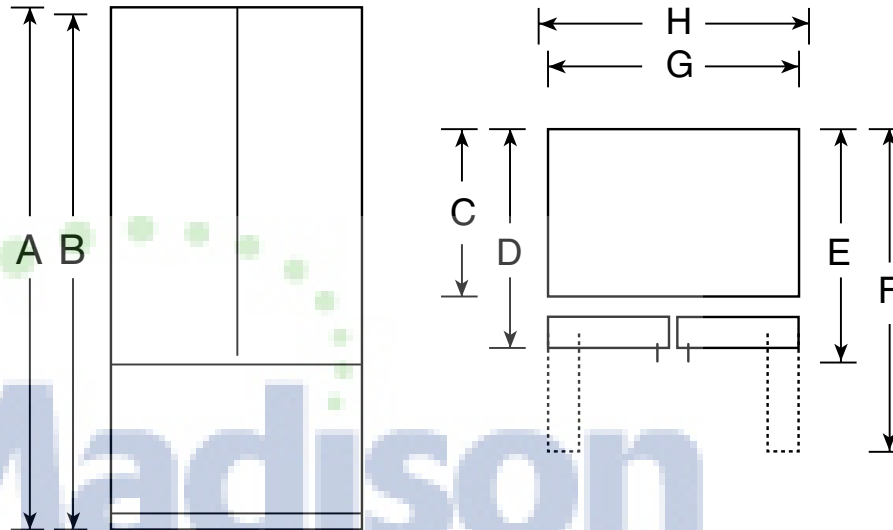

PFCF1NFZ

GE Profile™ ENERGY STAR® 20.8 Cu. Ft. Bottom-Freezer Refrigerator

Dimensions and Installation Information (in inches)

Overall Dimensions	Height to top of hinge (in.) A	69-5/8
	Height to top of case (in.) B	69
	Case depth without door (in.) C	23-7/8
	Case depth less door handle (in.) D	28-1/2
	Case depth with door handle (in.) E	31
	Depth with fresh food door open 90° (in.) F	43-1/2
	Width (in.) G	35-3/4
Air Clearances	Width with door open 90° inc. door handle (in.) H	44
	Each side (in.)	1/8
	Top (in.)	1
	Back (in.)	1/2

Note:

Anti-tip bracket part number 200D8494P001 will be shipped with every counter-depth model

Above illustration intended for dimensional reference only. Refer to photography for actual product appearance.