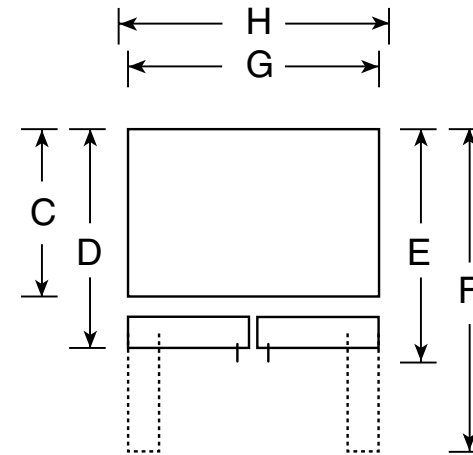

PFCF1NFC

GE Profile™ 20.8 Cu. Ft. Bottom-Freezer Refrigerator

Dimensions and Installation Information (in inches)

Overall Dimensions	Height to top of hinge (in.) A	69-5/8
	Height to top of case (in.) B	69
	Case depth without door (in.) C	23-7/8
	Case depth less door handle (in.) D	28-1/2
	Case depth with door handle (in.) E	31
	Depth with fresh food door open 90° (in.) F	43-1/2
	Width (in.) G	35-3/4
Air Clearances	Width with door open 90° inc. door handle (in.) H	44
	Each side (in.)	1/8
	Top (in.)	1
	Back (in.)	2

Note:

Anti-tip bracket part number 200D8494P001 will be shipped with every counter-depth model

Above illustration intended for dimensional reference only. Refer to photography for actual product appearance.