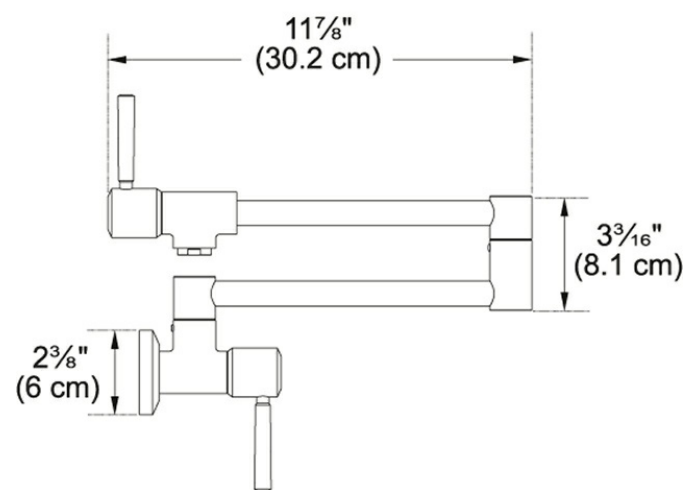

Product Picture

Technical Drawing

Product Information

Version	Wall Mounted Pot Filler
Spray Type	Full Spray
Faucet Operation	2 Handle Mixer
Flow Rate	2.2 gpm
Cartridge	1/2" Ceramic Cartridge
Where to buy	Showroom