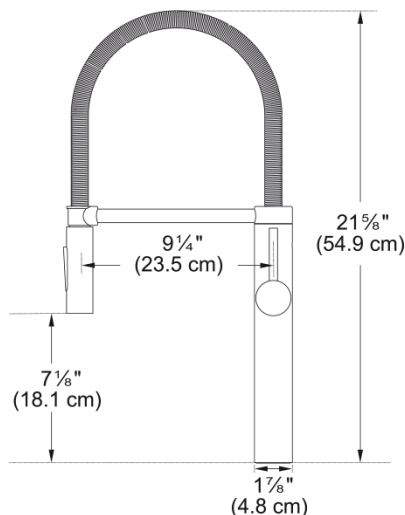

Pescara Semi-Pro Faucet - PES-SPX-304 | 115.0435.802

Technical Data

Aspect

Spout type	S - semi-professional
Color	Stainless steel
Type of material	Stainless steel 304
Flexible pullout hose material	Metal
Spray head material	Plastic

Product Dimensions

Faucet hole diameter	35 mm
Cartridge dimension	35 mm

Installation

Mounting type	Shank
Water supply hose connection	1/2"
Water supply hose length	650 mm

Product specifications

Pressure	High pressure
Faucet type	Spray
Faucet operation	Side lever
Faucet rotation	360°

Product identification

Product brand	FRANKE
Product family	Mythos
Collection	Pescara

Features

Water saving feature	Yes
Type of aerator	Cache