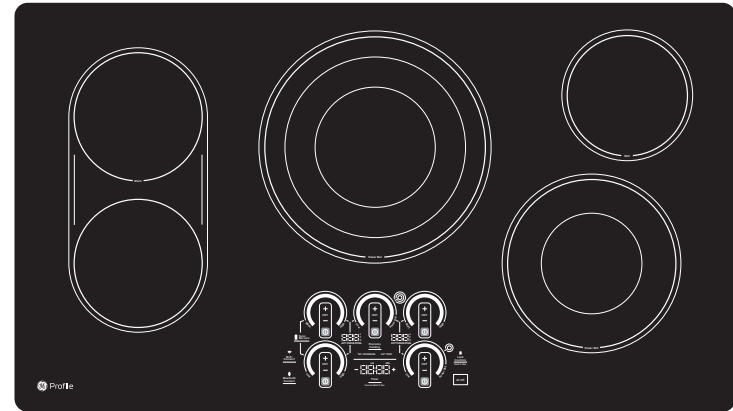

FEATURES AND BENEFITS

Power Boil on Tri- and Dual-Ring Elements

Precision Temperature Control

Guided Cooking

Glide Touch Controls - 11 Control Levels

Easy Clean Surface

Synchronized Elements

Chef Connect

Built-in WiFi

Compatible Cooktop with Smart Cookware

Keep Warm Setting

Control Lock

Hot Surface Indicator Lights

Fit Guarantee

Model PEP7036DTBB - Black on black

*OPTIONAL STAINLESS STEEL CLAD ALUMINUM GRIDDLE