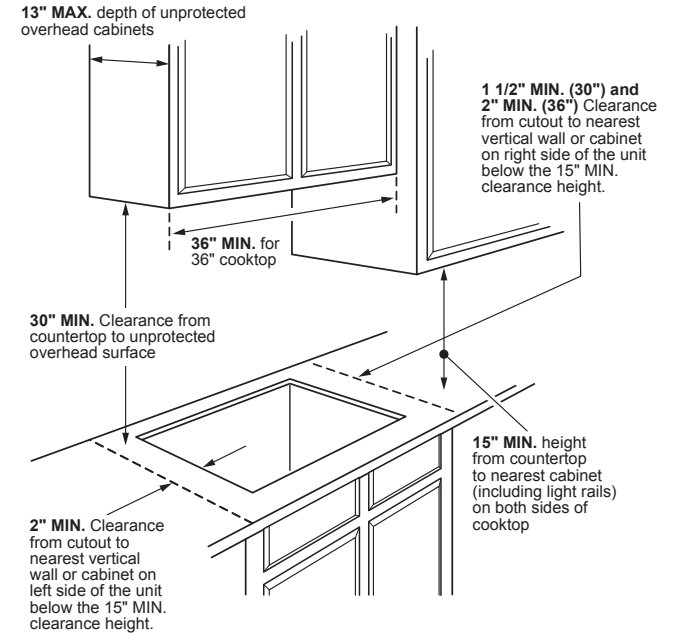

INSTALLATION ABOVE A WALL OVEN

VOLTAGE (60HZ AC)	240V	208V
CONNECTED LOAD (MAX.)	9.7kW	7.3kW
CURRENT DRAW (MAX.)	40.4 Amps	35.1 Amps
RECOMMENDED CIRCUIT BREAKER*	50 Amps	40 Amps

*NOTE: Check local codes for required breaker size.

For answers to your Monogram, GE Café™, GE Profile™ or GE Appliances product questions, visit our website at geappliances.com or call GE Answer Center® Service, 800.626.2000.