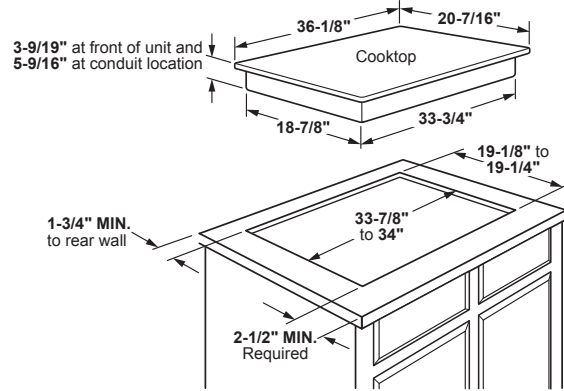

PEP7036DT

GE Profile™ 36" Built-In Touch-Control Electric Cooktop

DIMENSIONS AND INSTALLATION INFORMATION (IN INCHES)

IMPORTANT: Requires a 5" free area between the bottom of the cooktop to any combustible material, i.e., shelving. Free area not required when installing wall oven underneath cooktop. Refer to installation instructions. Requires a 15" minimum from cooktop to adjacent overhead cabinets. Units are furnished with a 48" flexible armored cable.

NOTE: 36" Ribbon cooktops are approved for use over select GE 30" Single Wall Ovens and Warming Drawers. Refer to cooktop and wall oven/warming drawer installation instructions packed with product for current dimensional data. If installed with a GE Telescopic Downdraft System, consult both the cooktop and downdraft installation instructions packed with product before installing. Cooktop gas/electric supply may need to be re-routed to install downdraft. The countertop cutout requires 23-1/2" minimum flat countertop surface and 25" minimum total countertop depth. In addition, other clearances to front edge of the countertop must be considered.

Before installing, consult installation instructions packed with product for current dimensional data.

APPROXIMATE COOKING DIMENSIONS

To insure accuracy, it is best to make a template when cutting the opening in the counter