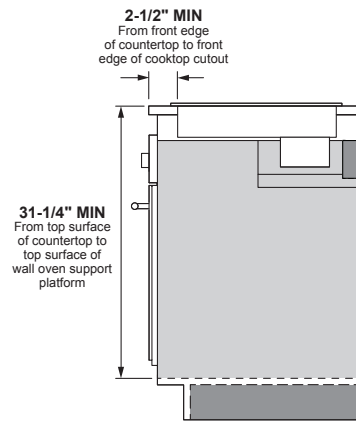

INSTALLATION ABOVE A WALL OVEN

VOLTAGE (60HZ AC)	240V	208V
CONNECTED LOAD (MAX.)	9.7kW	7.3kW
CURRENT DRAW (MAX.)	40.4 Amps	35.1 Amps
RECOMMENDED CIRCUIT BREAKER*	50 Amps	40 Amps

*NOTE: Check local codes for required breaker size.

For answers to your Monogram, GE Café™, GE Profile™ or GE Appliances product questions, visit our website at geappliances.com or call GE Answer Center® Service, 800.626.2000.