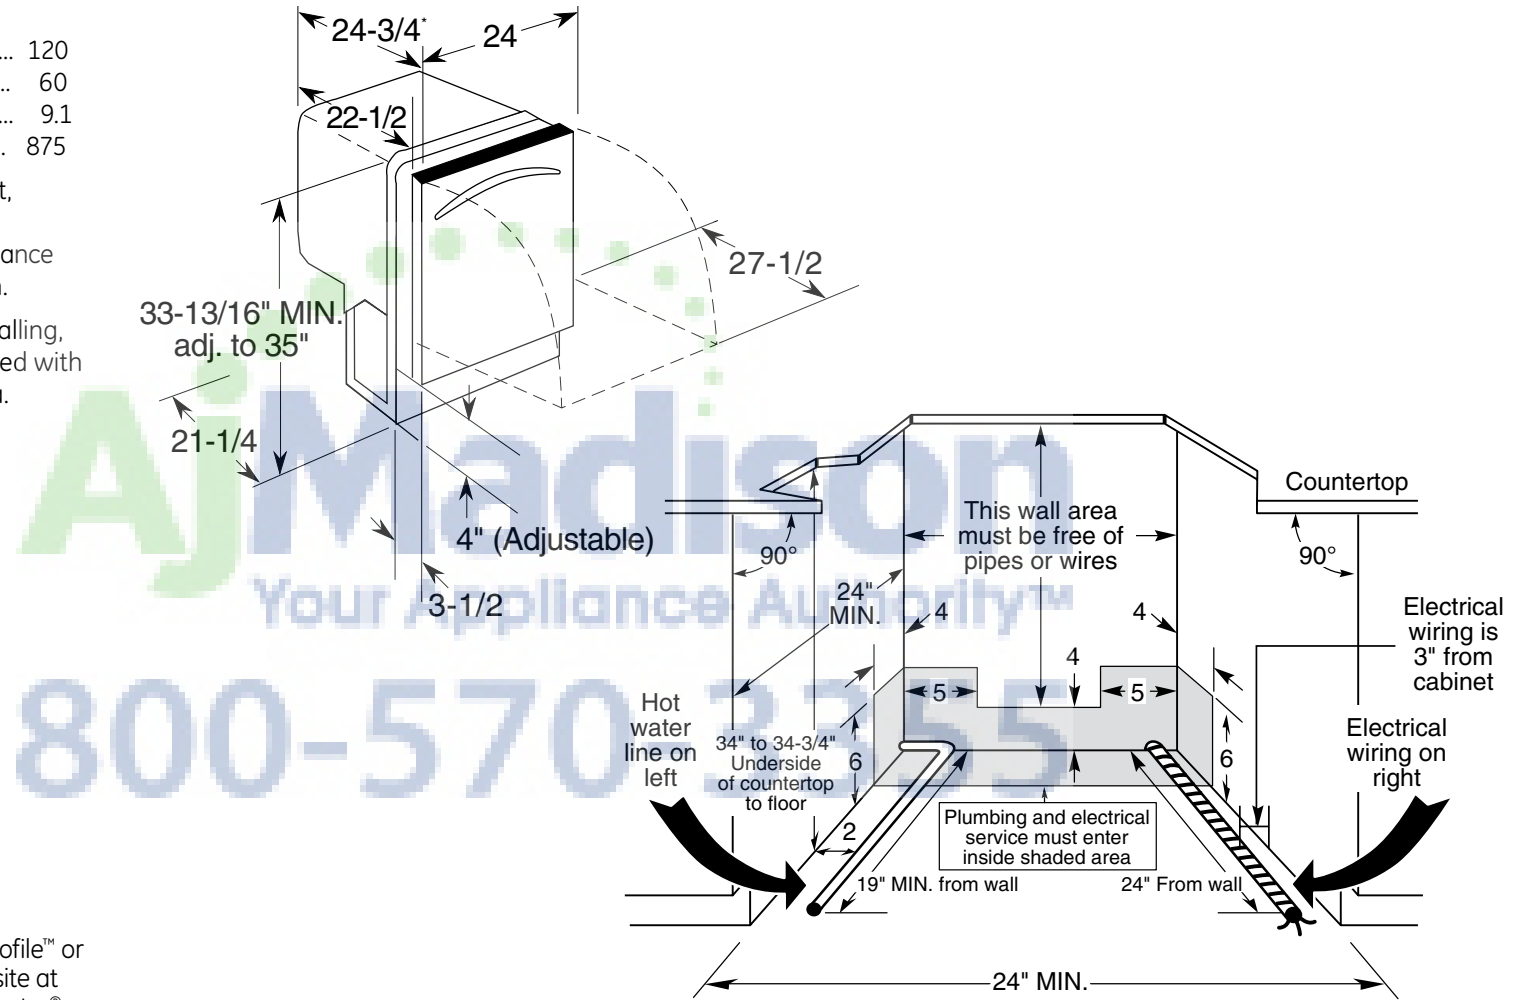

PDWT100/180V

GE Profile™ Stainless Interior Built-In Dishwasher with Hidden Controls

Dimensions and Installation Information (in inches)

Electrical Rating

Voltage AC.....	120
Hertz.....	60
Total connected load amperage.....	9.1
Calrod® heater watts max.....	875

For use on adequately wired 120-volt, 15-amp circuit having 2-wire service with a separate ground wire. This appliance must be grounded for safe operation.

Installation Information: Before installing, consult installation instructions packed with product for current dimensional data.