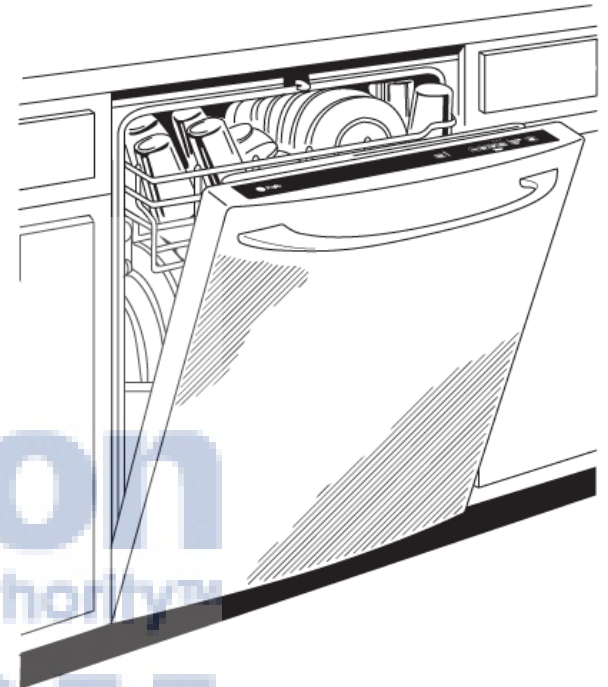

PDWT100/180V

GE Profile™ Stainless Interior Built-In Dishwasher with Hidden Controls

Features and Benefits

- 5-stage filtration with Piranha™ hard food disposer - 5 self-cleaning filters ensure clean dishes
- Dedicated silverware jets - Highly pressurized spray jets target the silverware area for improved cleaning
- Steam PreWash - Loosens tough soils before any cycle virtually eliminating the need for soaking or pre-rinsing dishes
- Natural convection heated dry option - A drying element effectively dries dishes reducing the need to towel dry after unloading
- 52 dBA sound level - Nearly silent two-pump system cleans dirty dishes without disruption
- ENERGY STAR® qualified and CEE Tier II rated - Meets or exceeds federal guidelines for energy efficiency for year-round energy and money savings
- Eclipse black full-extension racks with ball-tip tines - Durable racks glide smoothly on ball-bearings for easy loading
- Eclipse black nylon racking with deep-tiered upper rack - Provides loading versatility for today's dishes and up to 16 place settings
- Upper rack deep bowl tines - Even oversized bowls fit perfectly in the top rack for easy cleaning
- Antibacterial selection (NSF residential) - High temperature rinse sanitizes and reduces 99.999% of bacteria found on dishes
- Model PDWT180VSS - Stainless steel (shown)
- Model PDWT100VWW - White on white
- Model PDWT100VBB - Black on black

imagination at work