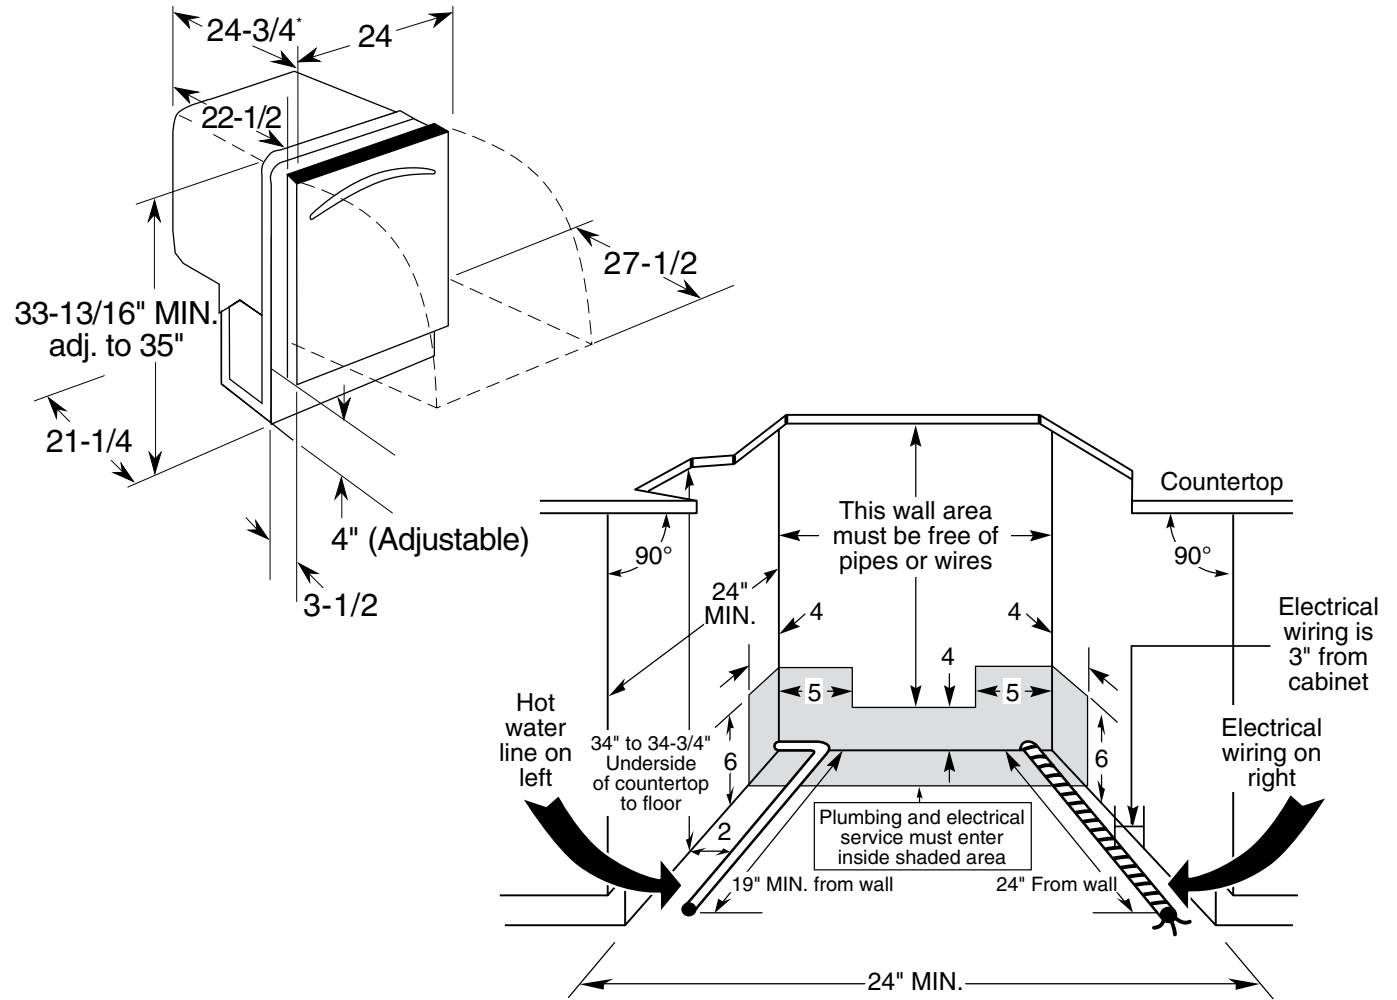

PDWT100/180R

GE Profile™ Stainless Interior Built-In Dishwasher with Hidden Controls

Dimensions and Installation Information (in inches)

Electrical Rating

Voltage AC.....	120
Hertz.....	60
Total connected load amperage.....	9.1
Calrod® heater watts max.....	875

For use on adequately wired 120-volt, 15-amp circuit having 2-wire service with a separate ground wire. This appliance must be grounded for safe operation.

Installation Information: Before installing, consult installation instructions packed with product for current dimensional data.

†† Add 1/2" for deepest part of contour door. Allow an additional 2" for the handle on PDWT500/PDWT400/PDWT200 Series models.

For answers to your Monogram®, GE Profile™ or GE® appliance questions, visit our website at ge.com or call GE Answer Center® service, 800.626.2000.