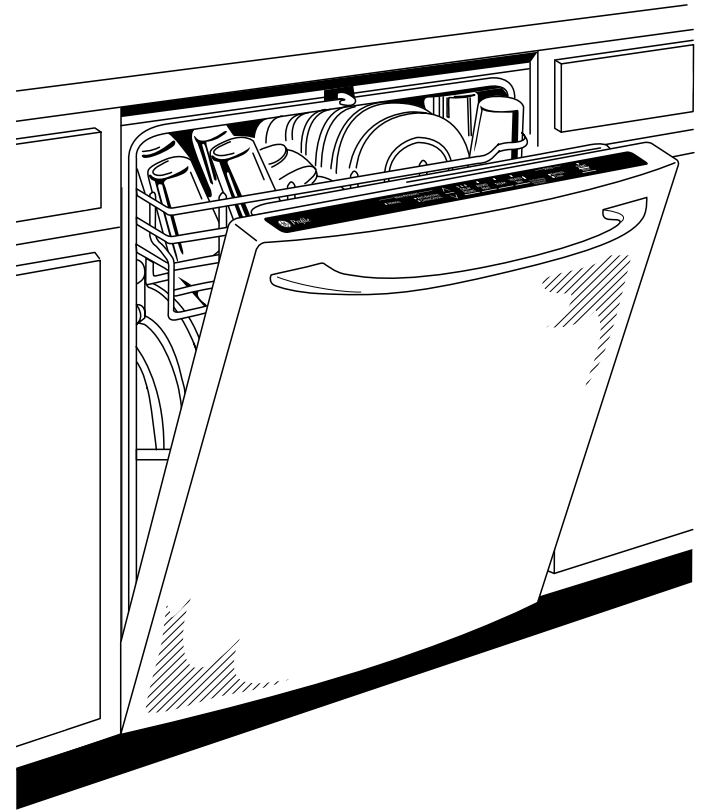

Features and Benefits

- PureClean wash system with 5-stage filtration - Multiple filtration levels ensure clean dishes
- ENERGY STAR® Qualified - Meets or exceeds federal guidelines for energy efficiency for year-round energy and money savings
- CleanSensor™ - A tiny laser measures soil levels and water temperature to adjust to the ideal cycle time
- Steam Pre-Wash option - Steam helps to loosen tough soils before any cycle
- Eclipse black nylon deep-tiered rack - Durable racks are designed to resist rust and secure dishes
- Electronic controls with 3 cycles/3 options - Modern controls make it easy to program the dishwasher
- QuietPower™ 52 sound package - 52 dBA - An enhanced sound-deadening system muffles noises and keeps the kitchen quiet
- Anti-bacterial selection - Cycle raises temperature up to 151°F to sanitize dishes, baby bottles and sippy cups
- Model PDWT180RSS - Stainless steel (shown)
- Model PDWT100RWW - White on white
- Model PDWT100RBB - Black on black