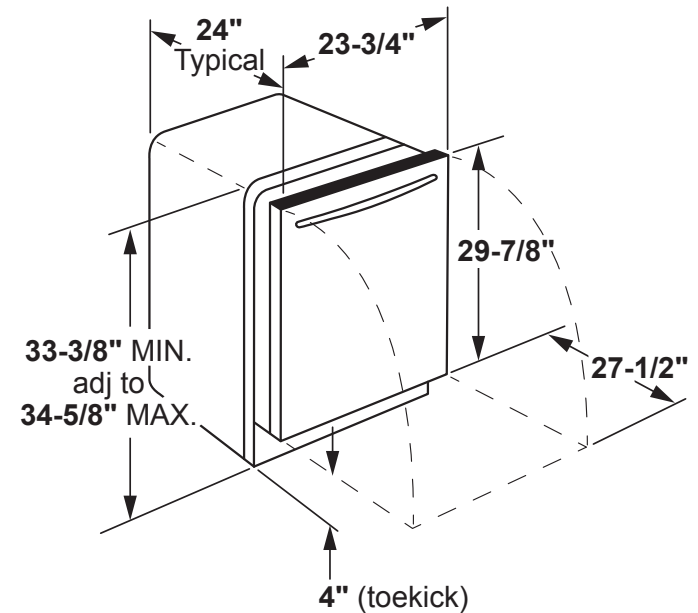

PDT785SBN/SYN

GE Profile™ Series Stainless Steel Interior Dishwasher with Hidden Controls

DIMENSIONS AND INSTALLATION INFORMATION (IN INCHES)

ELECTRICAL RATING

Voltage AC.....	120
Hertz.....	60
Total connected load amperage.....	10.2
Calrod® heater watts max.....	400/1200

For use on adequately wired 120-volt, 15-amp circuit having 2-wire service with a separate ground wire. This appliance must be grounded for safe operation.

INSTALLATION INFORMATION: Before installing, consult installation instructions packed with product for current dimensional data.