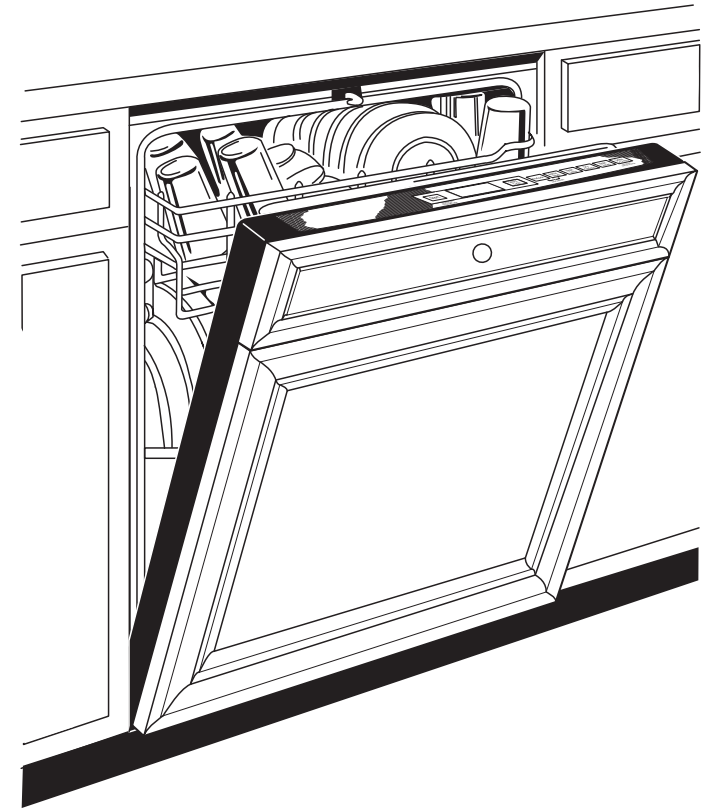

Custom Dishwasher Door Panel Template

**For Reference Only
Not to Scale**

Call 1-800-626-2000

For a full-size panel template with complete panel installation instructions.

For answers to your Monogram® Profile™ Series or GE® appliance questions, visit our website at geappliances.com or call GE Answer Center® service, 800.626.2000.

PDT760SIFII

GE Profile™ Stainless Steel Interior Dishwasher with Hidden Controls

Features and Benefits

- Full stainless steel interior - Enjoy an attractive appearance and long-lasting durability
- GE's most advanced wash system with 102 cleaning jets - Achieve the ultimate clean from an industry-leading number of jets that deliver complete washing coverage to every corner of the dishwasher
- Reversing Quad Blade Wash Arm - Dishes come out impressively clean thanks to this revolutionary lower wash arm, with 25 spray jets reversing direction to hit items from every angle
- Bottle Wash Jets - Hard-to-reach areas inside tall items get completely clean with four dedicated jets integrated into the upper rack that shower water deep inside for the ultimate clean
- Side Jets - Cascading water fills the dishwasher while hydrating soils
- Full-extension, Smooth-Glide, Adjustable Third Rack - Functions as a utensil drawer for cleaning of an entire flatware collection, along with carving knives, soup ladles, tongs and other cooking/serving tools
- Model PDT760SIFII - Custom panel