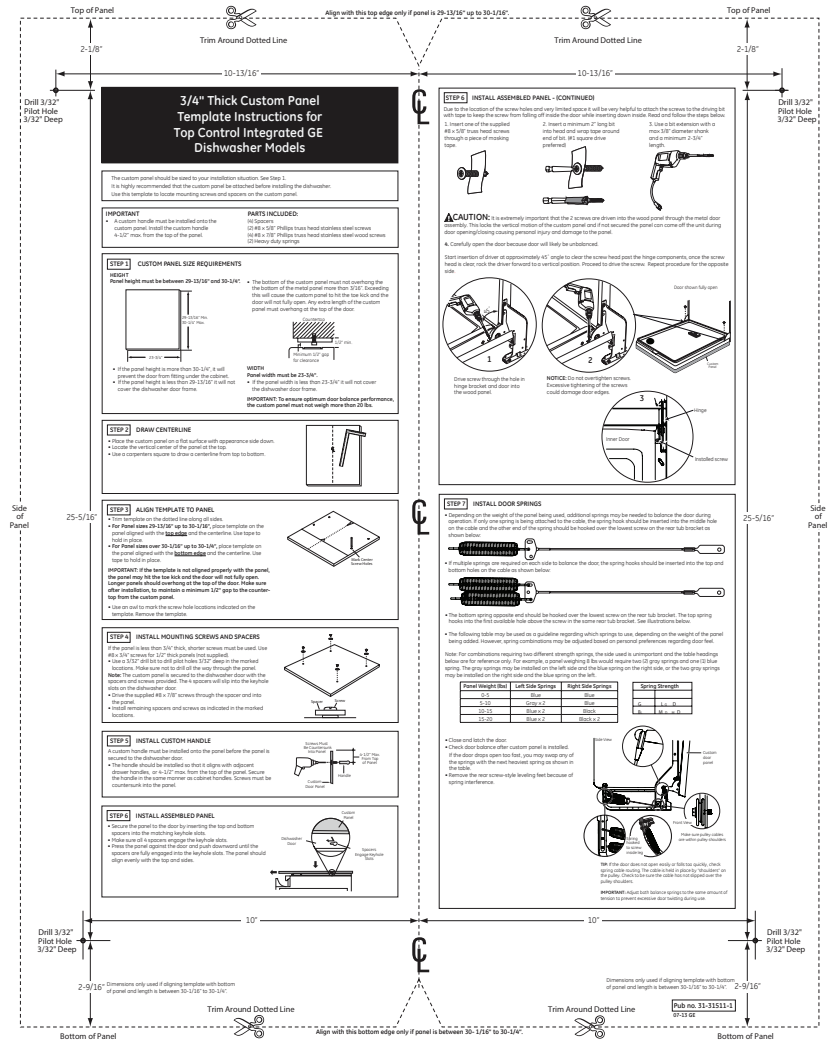

PDT760SIFII

GE Profile™ Stainless Steel Interior Dishwasher with Hidden Controls

Dimensions and Installation Information (in inches)

Electrical Rating

Voltage AC.....	120
Hertz.....	60
Total connected load amperage.....	9.0
Calrod® heater watts max.....	1000

For use on adequately wired 120-volt, 15-amp circuit having 2-wire service with a separate ground wire. This appliance must be grounded for safe operation.

Installation Information: Before installing, consult installation instructions packed with product for current dimensional data.

Custom Dishwasher Door Panel Template

**For Reference Only
Not to Scale**

Call 1-800-626-2000

For a full-size panel template with complete panel installation instructions.

For answers to your Monogram® Profile™ Series or GE® appliance questions, visit our website at geappliances.com or call GE Answer Center® service, 800.626.2000.

PDT760SIFII

GE Profile™ Stainless Steel Interior Dishwasher with Hidden Controls

Features and Benefits

- Full stainless steel interior - Enjoy an attractive appearance and long-lasting durability
- GE's most advanced wash system with 102 cleaning jets - Achieve the ultimate clean from an industry-leading number of jets that deliver complete washing coverage to every corner of the dishwasher
- Reversing Quad Blade Wash Arm - Dishes come out impressively clean thanks to this revolutionary lower wash arm, with 25 spray jets reversing direction to hit items from every angle
- Bottle Wash Jets - Hard-to-reach areas inside tall items get completely clean with four dedicated jets integrated into the upper rack that shower water deep inside for the ultimate clean
- Side Jets - Cascading water fills the dishwasher while hydrating soils
- Full-extension, Smooth-Glide, Adjustable Third Rack - Functions as a utensil drawer for cleaning of an entire flatware collection, along with carving knives, soup ladles, tongs and other cooking/serving tools
- Model PDT760SIFII - Custom panel