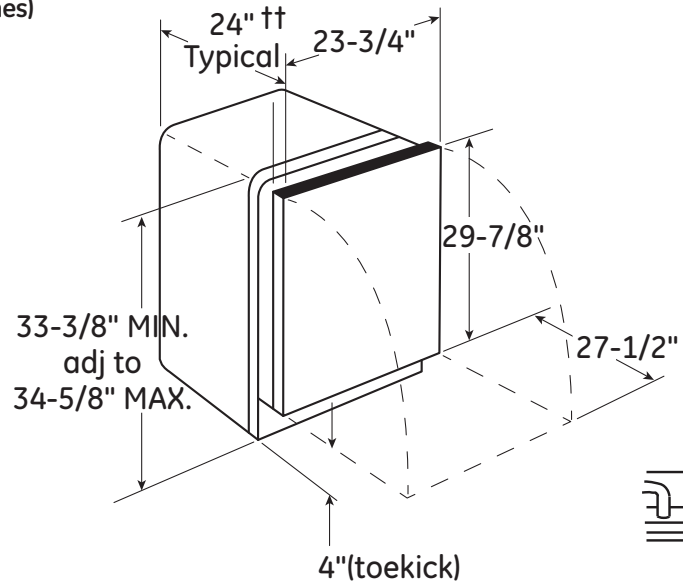

PDT760SIFII

GE Profile™ Stainless Steel Interior Dishwasher with Hidden Controls

Dimensions and Installation Information (in inches)

Electrical Rating

Voltage AC.....	120
Hertz.....	60
Total connected load amperage.....	9.0
Calrod® heater watts max.....	1000

For use on adequately wired 120-volt, 15-amp circuit having 2-wire service with a separate ground wire. This appliance must be grounded for safe operation.

Installation Information: Before installing, consult installation instructions packed with product for current dimensional data.

†† Includes 3/4" for custom panel

An installation template is packed with these models and may be obtained in advance.

For answers to your Monogram® Profile™ Series or GE® appliance questions, visit our website at geappliances.com or call GE Answer Center® service, 800.626.2000.

imagination at work

Listed by Underwriters Laboratories

As an ENERGY STAR® partner, GE has determined that this product meets the ENERGY STAR guidelines for energy efficiency.