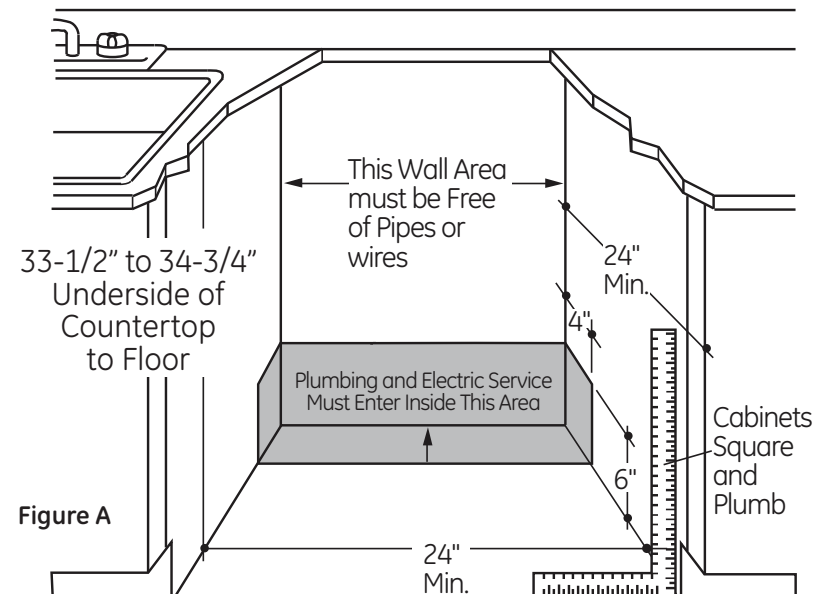

PDT760SIFII

GE Profile™ Stainless Steel Interior Dishwasher with Hidden Controls

Dimensions and Installation Information (in inches)

Electrical Rating

Voltage AC.....	120
Hertz.....	60
Total connected load amperage.....	9.0
Calrod® heater watts max.....	1000

For use on adequately wired 120-volt, 15-amp circuit having 2-wire service with a separate ground wire. This appliance must be grounded for safe operation.

Installation Information: Before installing, consult installation instructions packed with product for current dimensional data.

†† Includes 3/4" for custom panel

An installation template is packed with these models and may be obtained in advance.

For answers to your Monogram® Profile™ Series or GE® appliance questions, visit our website at geappliances.com or call GE Answer Center® service, 800.626.2000.

imagination at work

Listed by Underwriters Laboratories

As an ENERGY STAR® partner, GE has determined that this product meets the ENERGY STAR guidelines for energy efficiency.