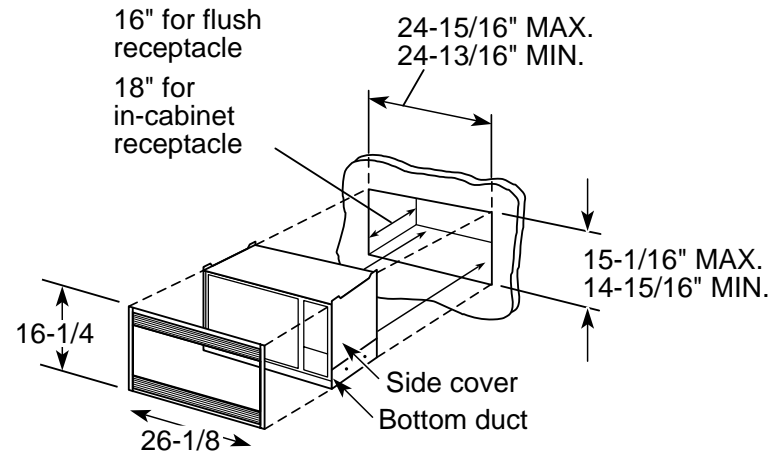

Profile™

JEM31BC/CF/SF/WF – GE Spacemaker II™ 1.0 cu. ft. capacity microwave oven

Cutout Dimensions (in inches)

Not to be used over a thermal oven.

Note: Undercabinet mounting kit Pub. No. 4-A019 for Spacemaker II microwave oven models available at additional cost.

Exterior Dimensions* (in inches)

W x H x D	23-25/32 x 11-11/64 x 12-55/64
------------------	--------------------------------

*Height includes feet. Depth does not include handle.

Note: Undercabinet installation