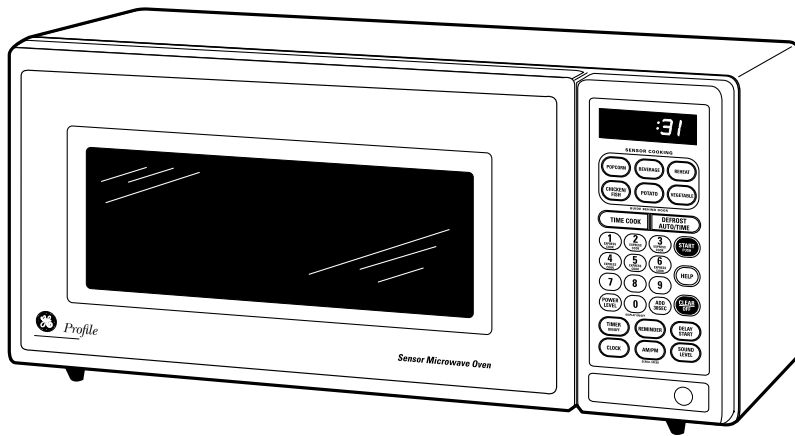

Profile™

JEM31BC/CF/SF/WF – GE Spacemaker II™ 1.0 cu. ft. capacity microwave oven

Cutout Dimensions (in inches)

Not to be used over a thermal oven.

Note: Undercabinet mounting kit Pub. No. 4-A019 for Spacemaker II microwave oven models available at additional cost.

Note: 120V, 60-cycle, grounded power receptacle location optional on back within cabinet opening.

Built-In trim kit For 1.0 cu. ft. microwave ovens

For a custom built-in appearance, this kit allows built-in installation of the Spacemaker II microwave oven into a wall or cabinet alone, and is U.L.-approved for installation over a GE single electric wall oven. This kit should not be installed over a gas wall oven.

For answers to your Monogram®, GE Profile™ or GE® appliance questions, visit our website at GEAppliances.com or call GE Answer Center® service, 800.626.2000.

Profile™

JEM31BC/CF/SF/WF – GE Spacemaker II™ 1.0 cu. ft. capacity microwave oven

Features and Benefits

- 1.0 cu. ft. Oven cavity
- 800 Watts*
- Electronic digital display with clock
- Sensor cooking controls
- Electronic touch controls
- Scrolling display with help
- Time Cook I & II
- Express Cook with Instant On controls
- Auto Defrost/Time Defrost
- Add 30 seconds
- Recessed turntable
- Delay Start/Reminder
- Kitchen timer On/Off
- 10 Power levels
- Beeper volume
- Child Lockout
- Cooking complete reminder
- Built-In or undercabinet hanging kit available at additional cost
- Model JEM31WF – White
- Model JEM31BF – Black
- Model JEM31SF – Stainless steel
- Model JEM31CF – Bisque