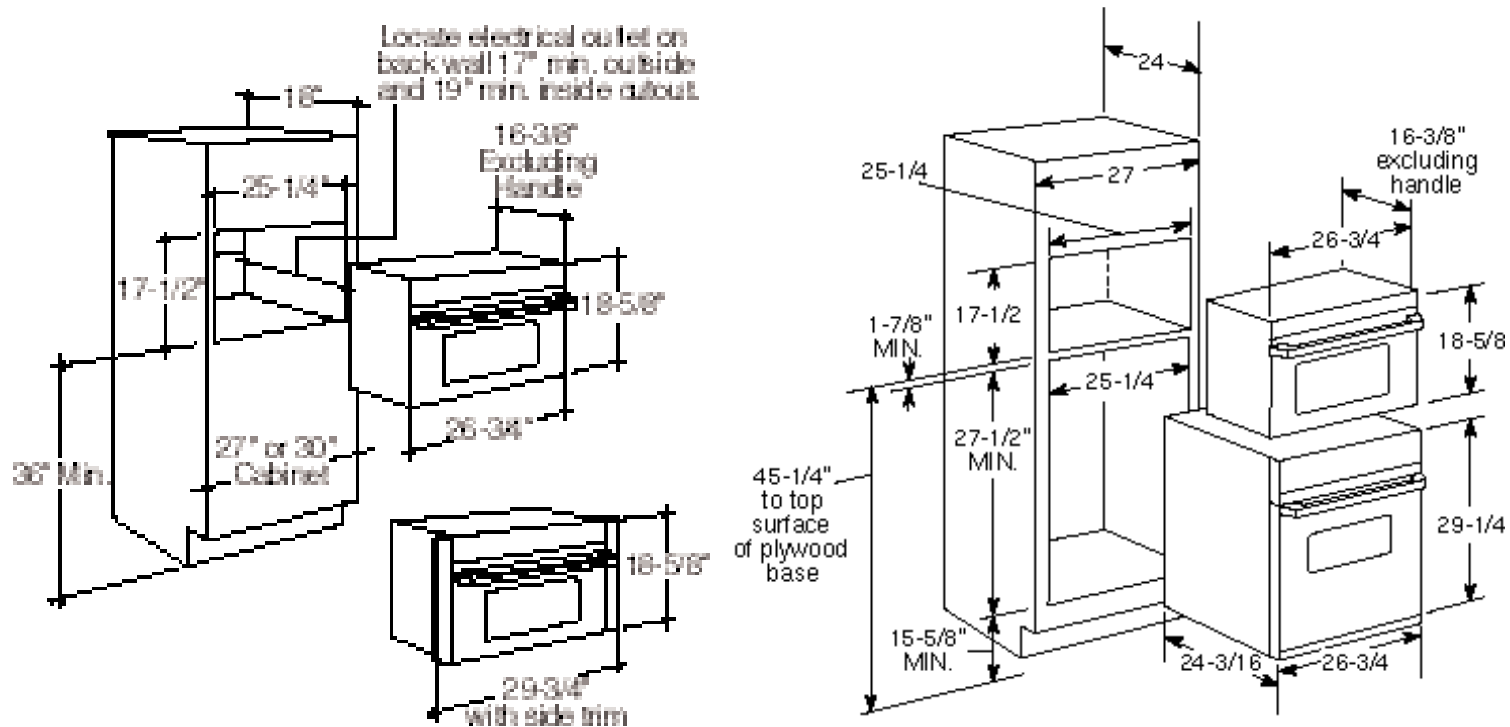

Profile Performance Series™

JEB1095SB - GE Profile Performance™ 1.0 Cu. Ft. Built-In Microwave/Convection Oven

Cut-Out and Dimensional Information (in inches)

Note: Wall oven dimensions shown are for 27" single ovens. 30" Trim Kit Accessory Included.

Note: Requires 120V electrical outlet.

Installation Information: This information is not intended to be used for installing unit described. Before installing, consult installation instructions packed with product/kit for current dimensional data.

Features and Benefits

- 1.0 cu. ft. Oven Capacity
- 800 Watts[®]
- Sensor Cooking Controls for Popcorn, Cook, Reheat and Beverage Pads
- Combination Cook and Roast (Probe)
- Convection Cook
- Electronic Digital Display With Clock
- Time Cook I & II
- Express Cook with Instant On Controls
- Add 30 Seconds
- Auto Defrost / Time Defrost
- Temperature Cook / Hold (Probe)
- 10 Power Levels
- Delay / Start Reminder
- Minute Pad
- Kitchen Timer (99-Min./99-Sec.)
- 5 Stage Program Cooking
- Variable Beeper Volume
- Model JEB1095WB - White on white
- Model JEB1095BB - Black on black
- Model JEB1095SB - Stainless steel
- Model JEB1095CB - Bisque