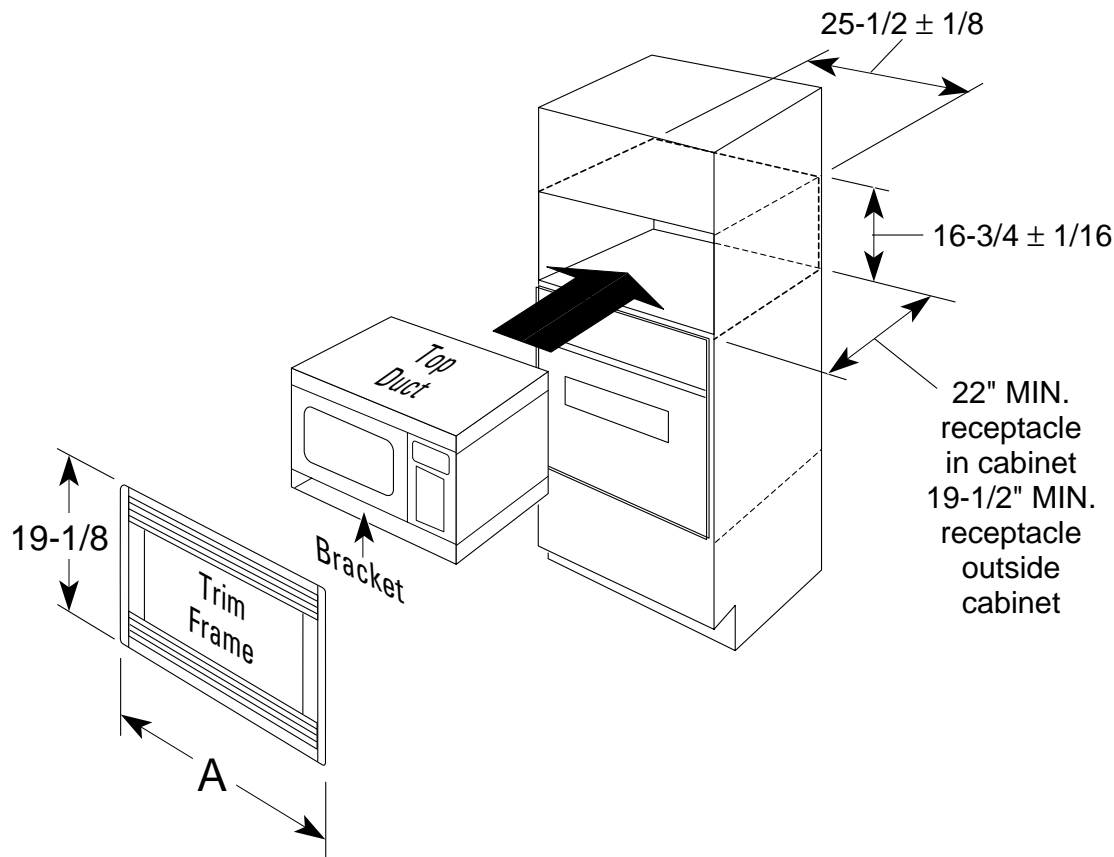

Profile™

JE2160BF/CF/SF/WF – GE Profile™ 2.1 Cu. Ft. Microwave Oven

Dimensions (in inches)

Exterior Dimensions (in inches)	
W x H x D	24-1/8 x 13-13/16 x 19-7/16

Accessory Trim Kits	"A"
30" Deluxe	29-3/4"
27" Deluxe	26-5/8"

Optional Accessory Trim Kits for 2.1 GE Profile™ Microwave Ovens (Available at additional cost)

For a custom built-in appearance, these kits allow built-in installation of the countertop microwave oven into a wall or cabinet alone and are U.L. approved for installation over a GE single electric wall oven. These kits should not be installed over a gas wall oven.

Note: 120V, 60-cycle, grounded power receptacle location optional on back within cabinet opening.

Installation Information: This information is not intended to be used for installing unit described. Before installing, consult installation instructions packed with product/kit for current dimensional data.