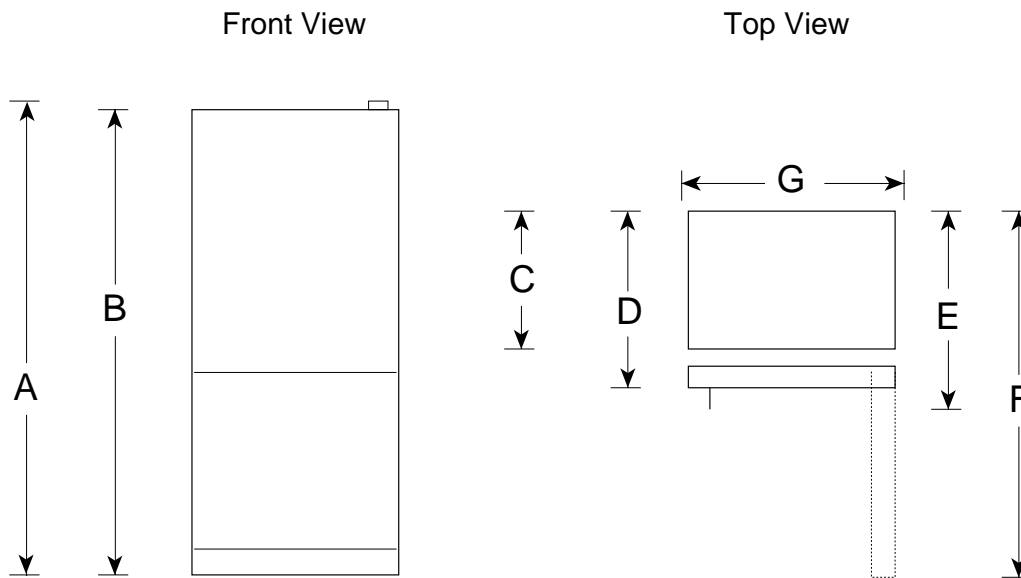

GE Appliances

GDS18SBP – GE ENERGY STAR® 18.1 Cu. Ft. Bottom-Freezer Refrigerator

Dimensions (in inches)

Overall Dimensions	Height to top of hinge (in.) A	66-1/4
	Height to top of case (in.) B	65-3/4
	Case depth without door (in.) C	25-1/4
	Depth less door handle (in.) D	28
	Depth with door handle (in.) E	30-3/8
	Depth with door open 90° (in.) F	57-3/4
	Width (in.) G	31
	Side clearance for 90° door open (in.)	2-3/8
Air Clearances	Each side (in.)	0
	Top (in.)	1
	Back (in.)	1/2

Total volume and shelf area are calculated by the Association of Home Appliance Manufacturers' standards.

Listed by Underwriters Laboratories

For answers to your Monogram®, GE Profile™ or GE appliance questions, visit our website at GEAppliances.com or call GE Answer Center® service, 800.626.2000.