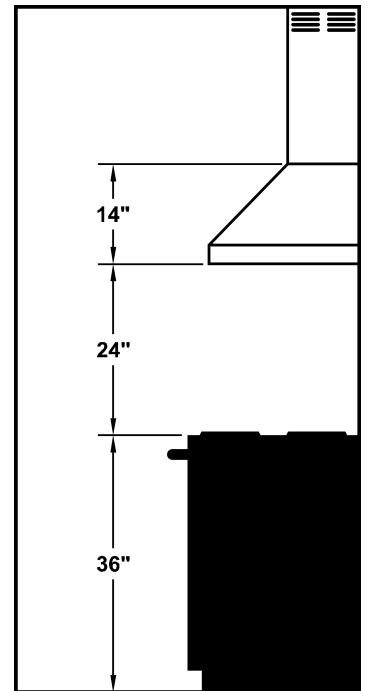

PDAH14-K42

Halogen lights. This model is not available with heat lamps. Shown with ARS duct cover (sold separately). ARS duct covers are available in 8' 9" ceiling sizes.

Dimensional Information

Width	42.0
Depth	21.0
Height	14.0
CFM @ 0.0" SP	n/a
Sones	n/a
Amps	3.7
# Lights	3.0

Connection Diagram

(Top View)

(Front View)

Recommended Mounting Height*

*Exceeding recommended mounting height may compromise performance.

Electrical/Mechanical Specifications For Blower Unit

Model	Volts	Amps*	Hz	RPM	CFM SP@0.0"	Equivalent CFM	CFM SP@0.1"	CFM SP@0.2"	CFM SP@0.3"	Minimum Round Duct Size	Sones [#]
K250 (ARS)	115.0	2.2	60.0	1550.0	n/a	n/a	n/a	n/a	n/a	n/a	n/a