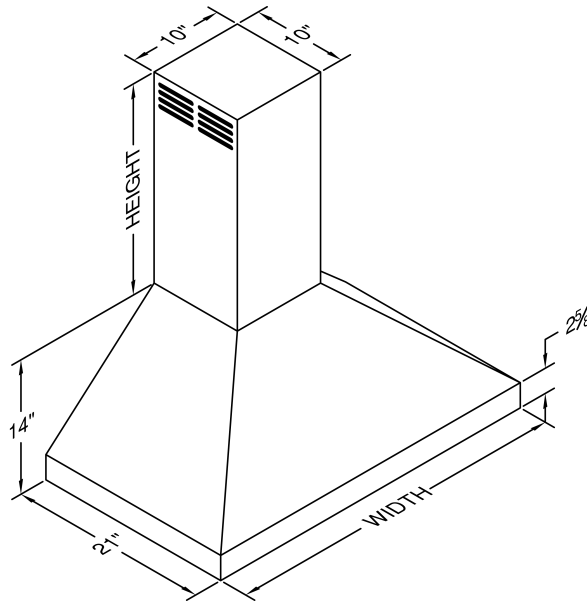

PDAH14-K42

Halogen lights. This model is not available with heat lamps. Shown with ARS duct cover (sold separately). ARS duct covers are available in 8' 9" ceiling sizes.

Dimensional Information

Width	42.0
Depth	21.0
Height	14.0
CFM @ 0.0" SP	n/a
Sones	n/a
Amps	3.7
# Lights	3.0

Connection Diagram

(Top View)

(Front View)

Recommended Mounting Height*

*Exceeding recommended mounting height may compromise performance.

Electrical/Mechanical Specifications For Blower Unit

Model	Volts	Amps*	Hz	RPM	CFM SP@0.0"	Equivalent CFM	CFM SP@0.1"	CFM SP@0.2"	CFM SP@0.3"	Minimum Round Duct Size	Sones [#]
K250 (ARS)	115.0	2.2	60.0	1550.0	n/a	n/a	n/a	n/a	n/a	n/a	n/a