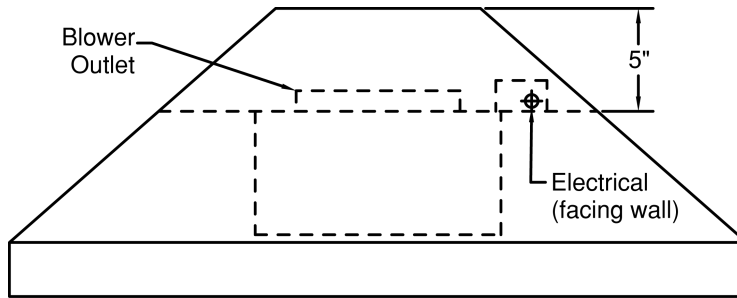

PDAH14-K42

Halogen lights. This model is not available with heat lamps. Shown with ARS duct cover (sold separately). ARS duct covers are available in 8' 9" ceiling sizes.

Dimensional Information

Width	42.0
Depth	21.0
Height	14.0
CFM @ 0.0" SP	n/a
Sones	n/a
Amps	3.7
# Lights	3.0

Connection Diagram

(Top View)

(Front View)

Recommended Mounting Height*

*Exceeding recommended mounting height may compromise performance.

Electrical/Mechanical Specifications For Blower Unit

Model	Volts	Amps*	Hz	RPM	CFM SP@0.0"	Equivalent CFM	CFM SP@0.1"	CFM SP@0.2"	CFM SP@0.3"	Minimum Round Duct Size	Sones [#]
K250 (ARS)	115.0	2.2	60.0	1550.0	n/a	n/a	n/a	n/a	n/a	n/a	n/a