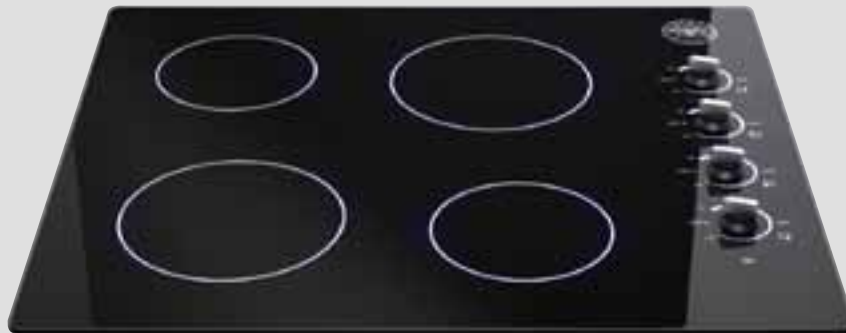

BERTAZZONI MODULAR SERIES

24" CERAN COOKTOP

The Bertazzoni Modular series ceran glass cooktop is available in 24" with 4 heating zones and push and turn nichel coated knobs and residual heat indicator lights. The black ceramic top spots the Bertazzoni signature brand in the top right hand corner.

CONTROL

Adjust the power level on each heating zone usign the nichel coated knobs.

GLASS CERAMIC TOP

The black ceramic top spots the Bertazzoni signature in the top right corner.

THE INTEGRATED KITCHEN

BERTAZZONI DESIGN MODULAR SERIES 24" CERAN COOKTOP

Cooktop 24"
P24 CER NE

Cooking Zones

Medium (front left & back right)	1200W 6" single circuit element and control
Large (front right & back left)	1800W 7" single circuit element and control
Electrical Requirements	208-240V/60Hz
Max. Amp Usage	22 Amp
Controls	push & turn knobs
Certification	UL, CSA
Warranty	2 years parts and labor